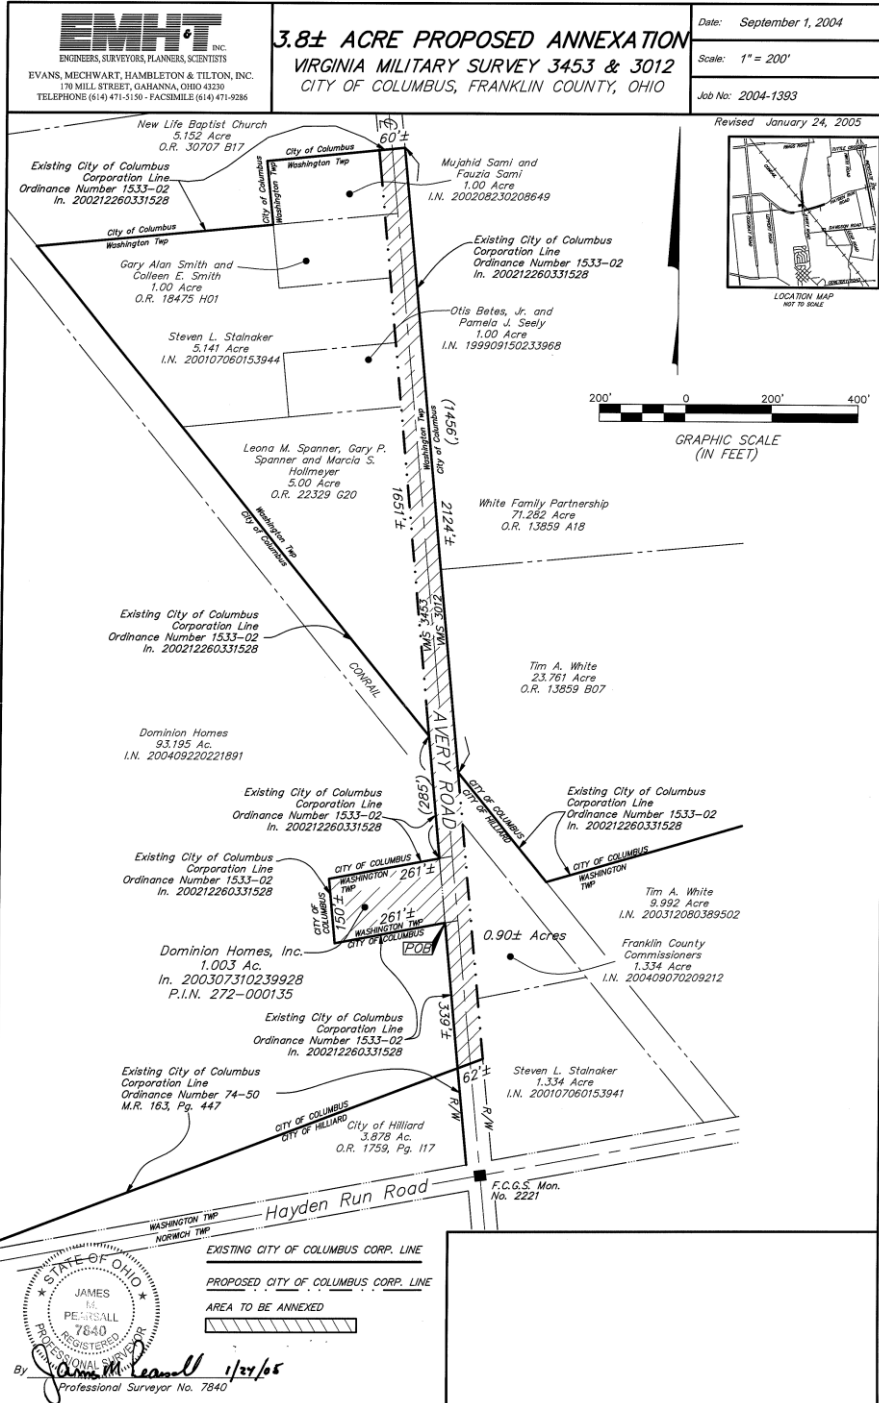

MAP ANNEXATION AN04-029 3.8 Acres in Washington Township Dominion Homes, Inc.

STATE OF OHIO
JAMES H. PETERSALL
7840
REGISTERED PROFESSIONAL SURVEYOR

By: *James H. Petersall* 1/24/05
Professional Surveyor No. 7840