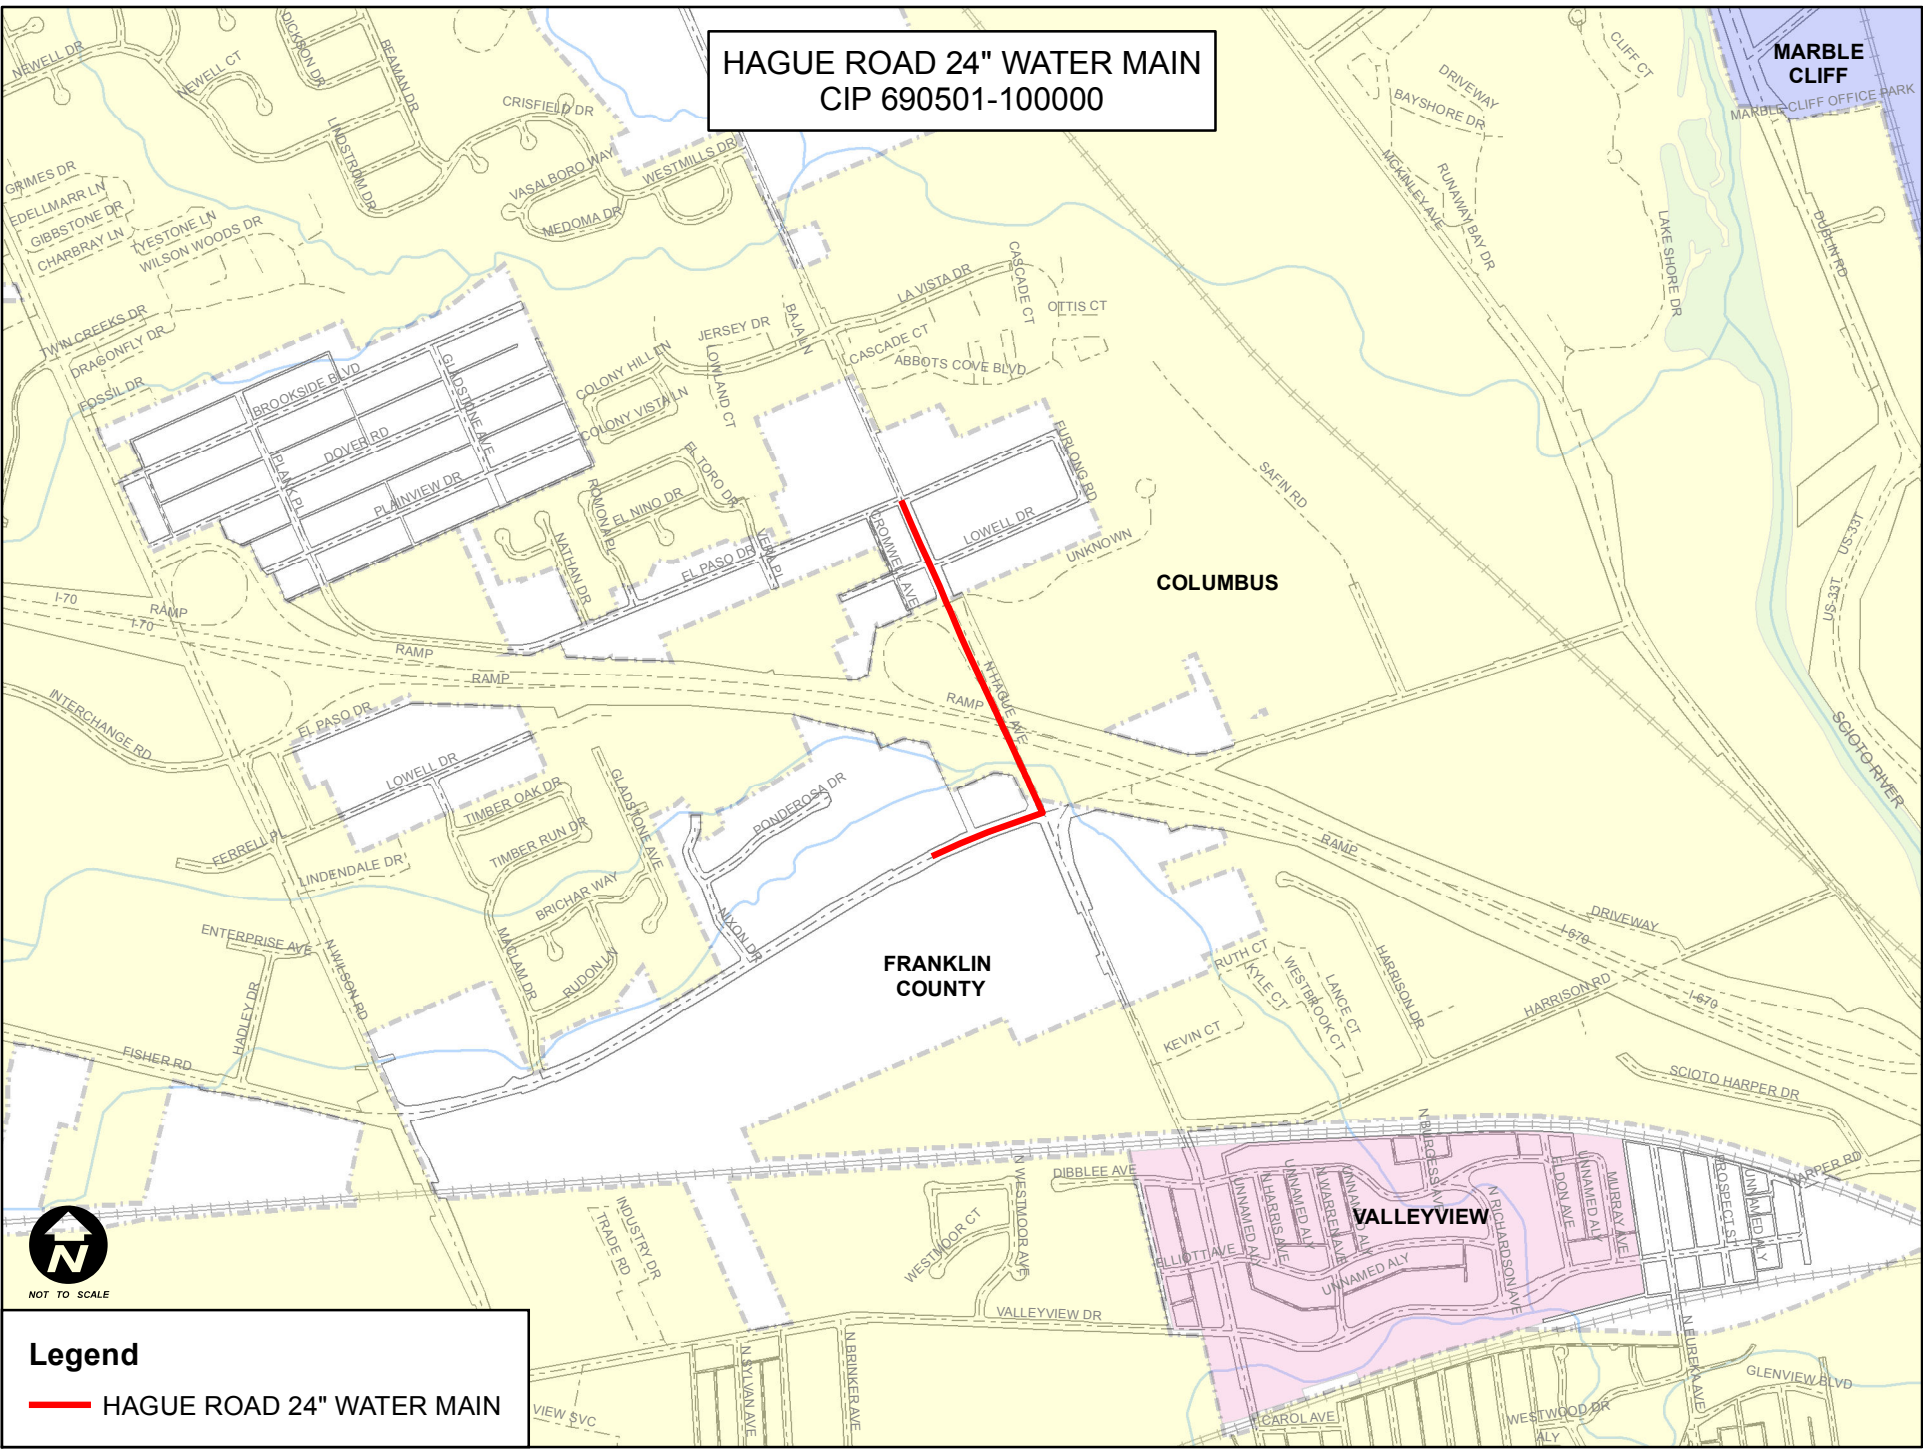

HAGUE ROAD 24" WATER MAIN
CIP 690501-100000

NOT TO SCALE

Legend

 HAGUE ROAD 24" WATER MAIN