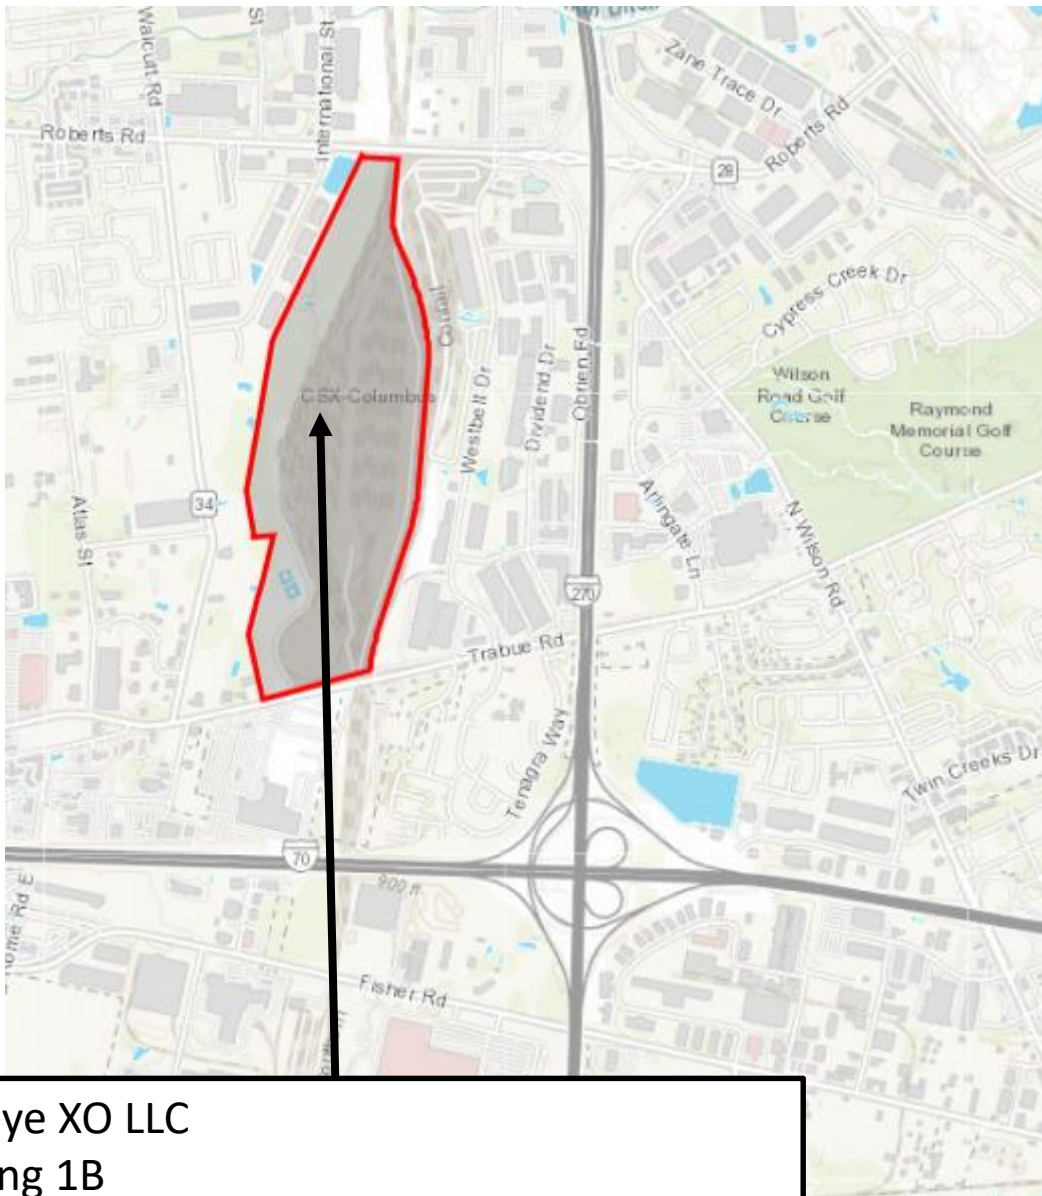

Buckeye XO LLC
Building 1B
Enterprise Zone
Project Site Map

Buckeye XO LLC
Building 1B
4883 Trabue Road
Zip Code: 43228
Parcel: 560-154558