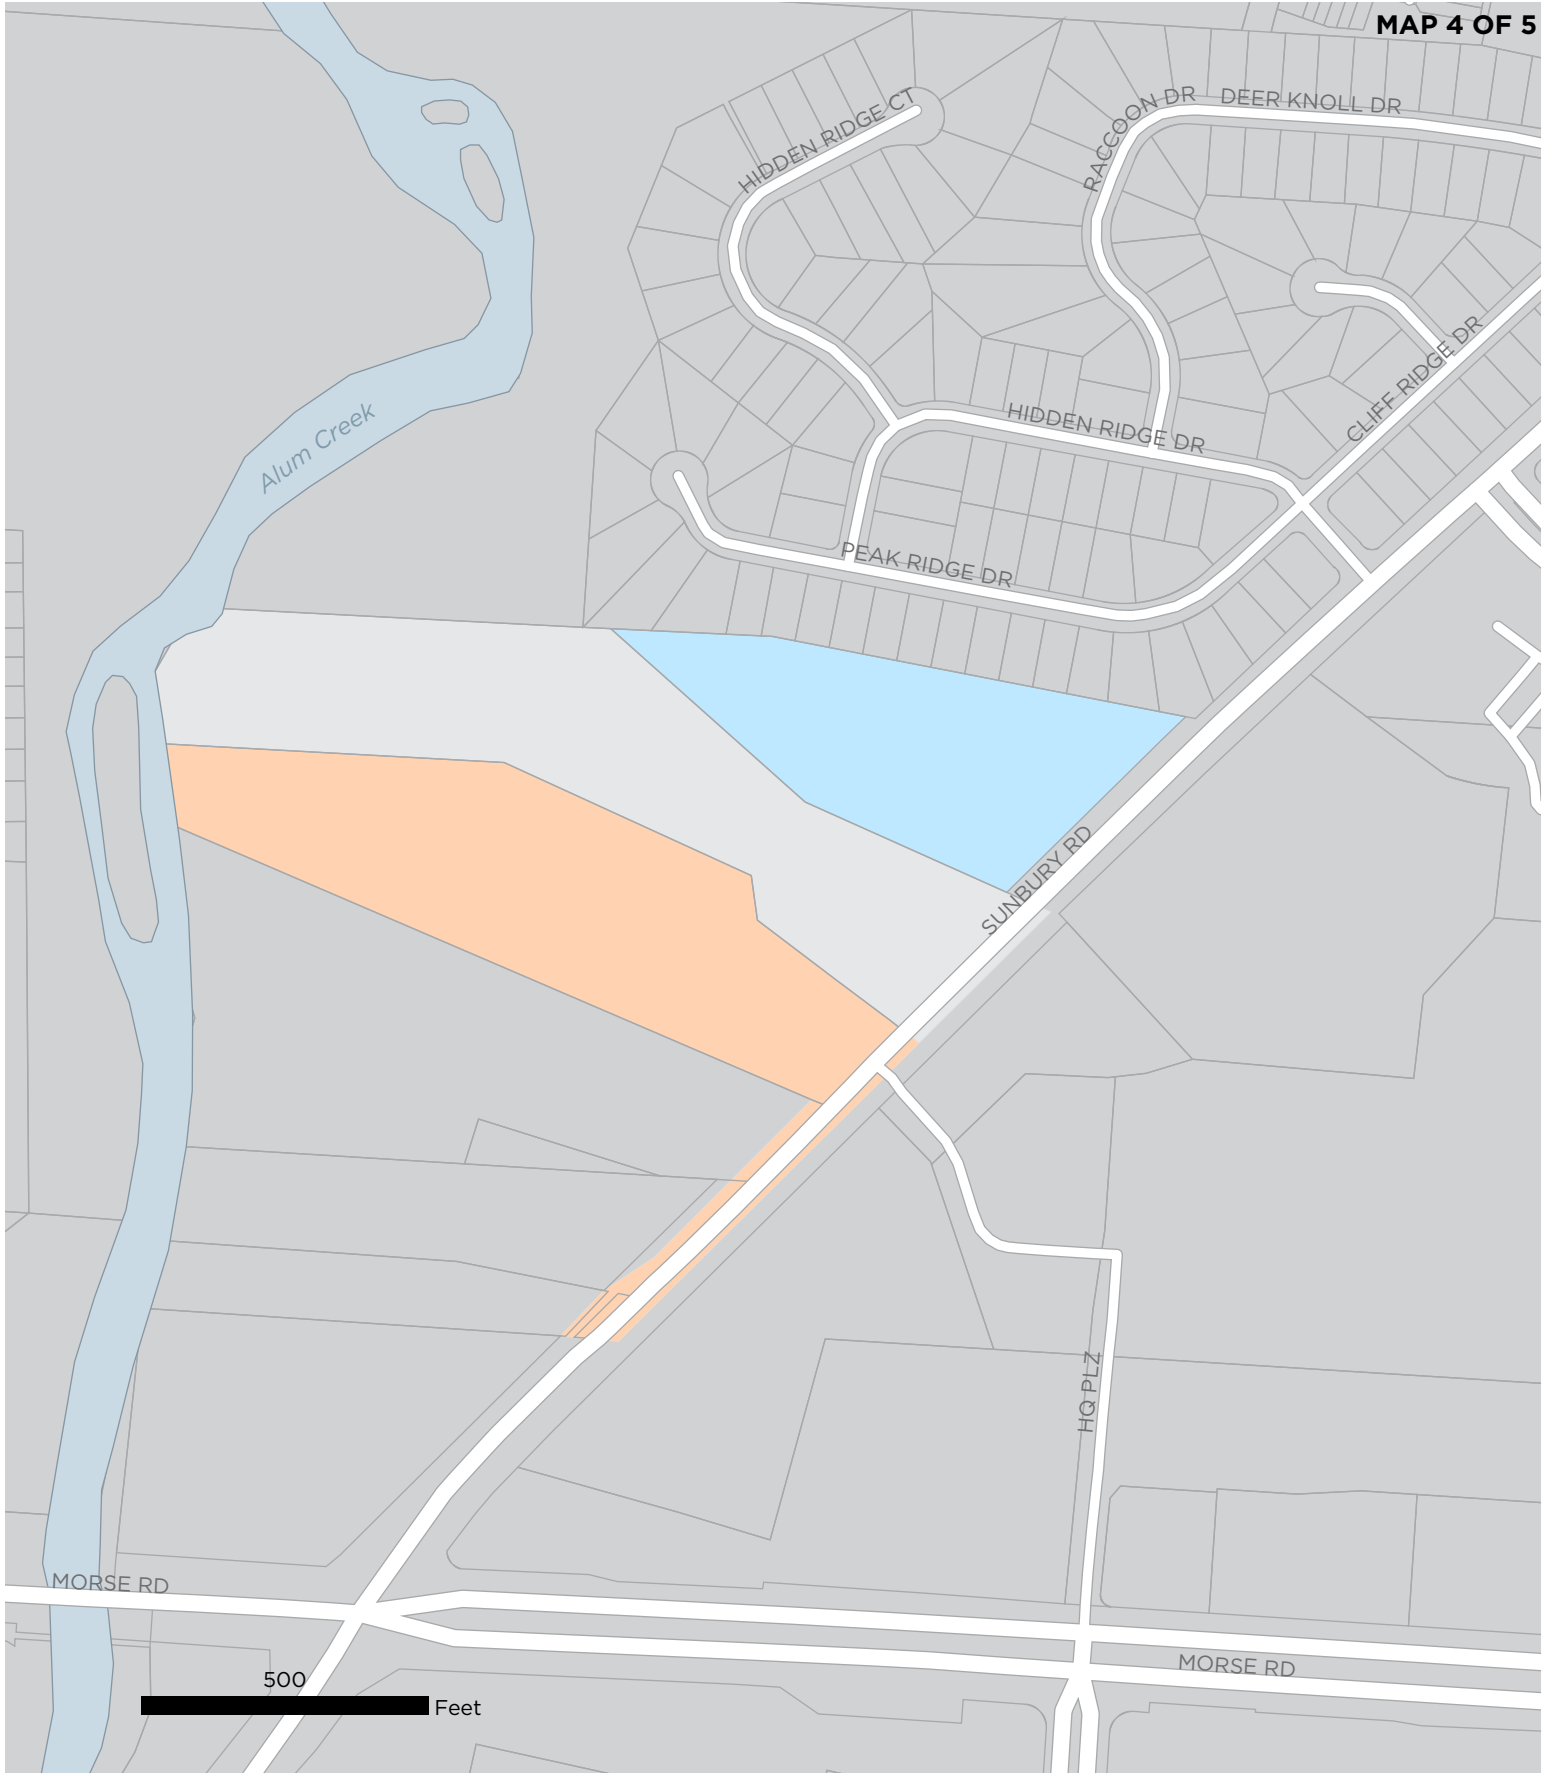

Blendon Township Boundary Conformance

CITY OF COLUMBUS | DEPARTMENT OF DEVELOPMENT | PLANNING DIVISION

05.26.2021 | MC

DEPARTMENT OF
DEVELOPMENT

Township City of Columbus Conform to Columbus

MAP 1 OF 5

Blendon Township Boundary Conformance

CITY OF COLUMBUS | DEPARTMENT OF DEVELOPMENT | PLANNING DIVISION

05.26.2021 | MC

DEPARTMENT OF
DEVELOPMENT

Township City of Columbus Conform to Columbus

MAP 2 OF 5

Blendon Township Boundary Conformance

CITY OF COLUMBUS | DEPARTMENT OF DEVELOPMENT | PLANNING DIVISION

05.26.2021 | MC

DEPARTMENT OF
DEVELOPMENT

Township City of Columbus Conform to Columbus Pending Annexation Petitions

MAP 3 OF 5

Blendon Township Boundary Conformance

CITY OF COLUMBUS | DEPARTMENT OF DEVELOPMENT | PLANNING DIVISION

05.27.2021 | MC

DEPARTMENT OF
DEVELOPMENT

Legend: Township (light gray), City of Columbus (dark gray), Conform to Columbus (light blue), Pending Annexation Petitions (orange)

MAP 4 OF 5

Blendon Township Boundary Conformance