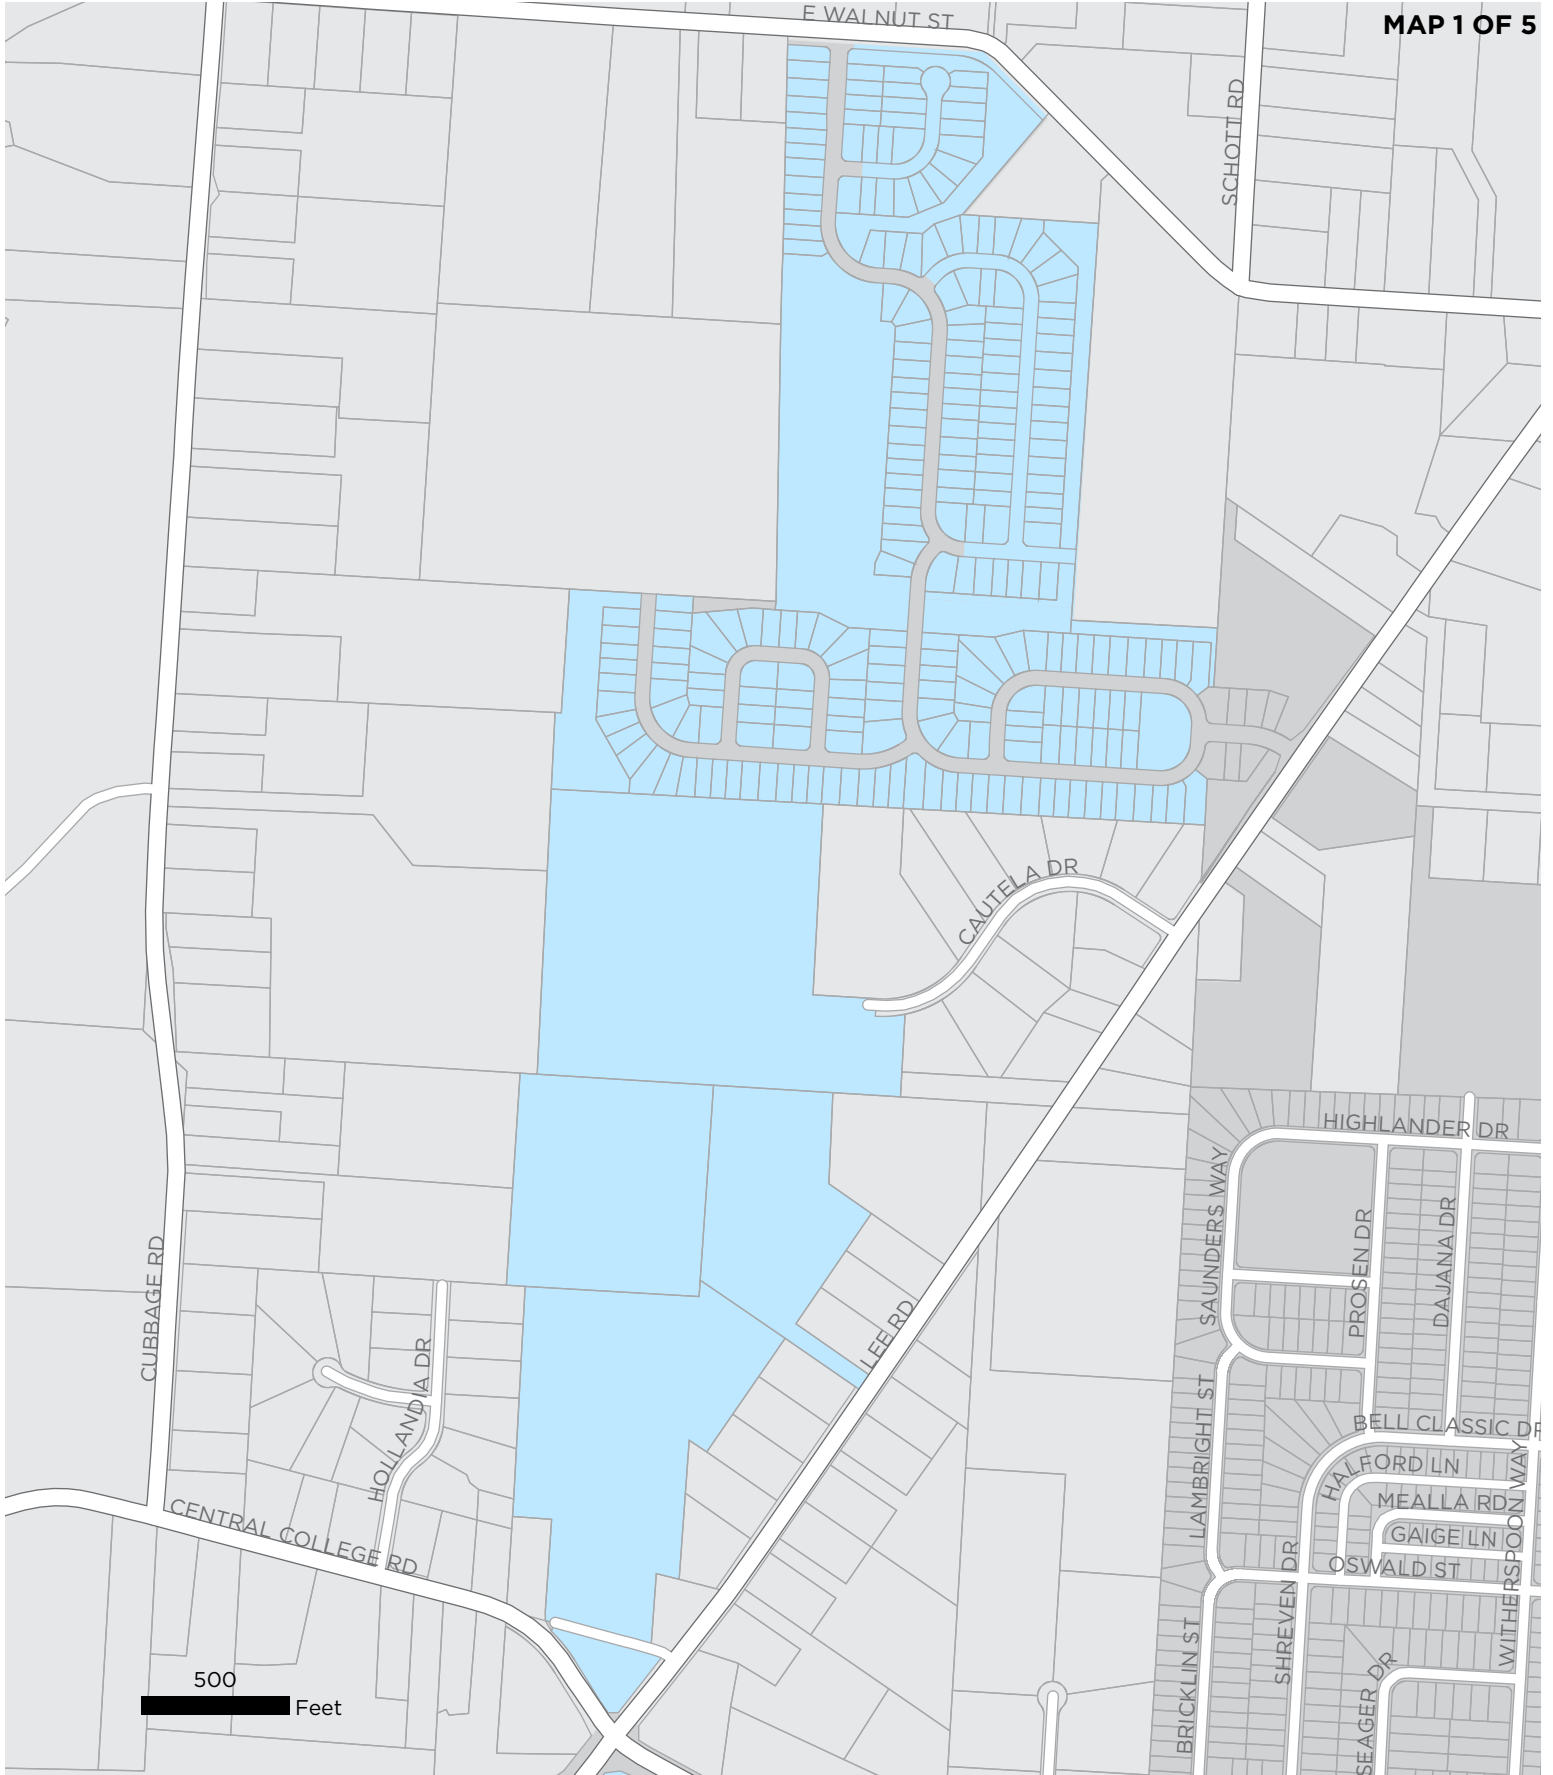

Blendon Township Boundary Conformance

CITY OF COLUMBUS | DEPARTMENT OF DEVELOPMENT | PLANNING DIVISION

05.28.2021 | MC

DEPARTMENT OF
DEVELOPMENT

City of Columbus Conform to Columbus Pending Annexation Petitions

Blendon Township Boundary Conformance

CITY OF COLUMBUS | DEPARTMENT OF DEVELOPMENT | PLANNING DIVISION

05.26.2021 | MC

DEPARTMENT OF
DEVELOPMENT

Township City of Columbus Conform to Columbus

MAP 1 OF 5

Blendon Township Boundary Conformance

CITY OF COLUMBUS | DEPARTMENT OF DEVELOPMENT | PLANNING DIVISION

05.26.2021 | MC

DEPARTMENT OF
DEVELOPMENT

Township City of Columbus Conform to Columbus

MAP 2 OF 5

Blendon Township Boundary Conformance

CITY OF COLUMBUS | DEPARTMENT OF DEVELOPMENT | PLANNING DIVISION

05.27.2021 | MC

DEPARTMENT OF
DEVELOPMENT

Legend: Township (light gray), City of Columbus (dark gray), Conform to Columbus (light blue), Pending Annexation Petitions (orange)

MAP 4 OF 5

Blendon Township Boundary Conformance