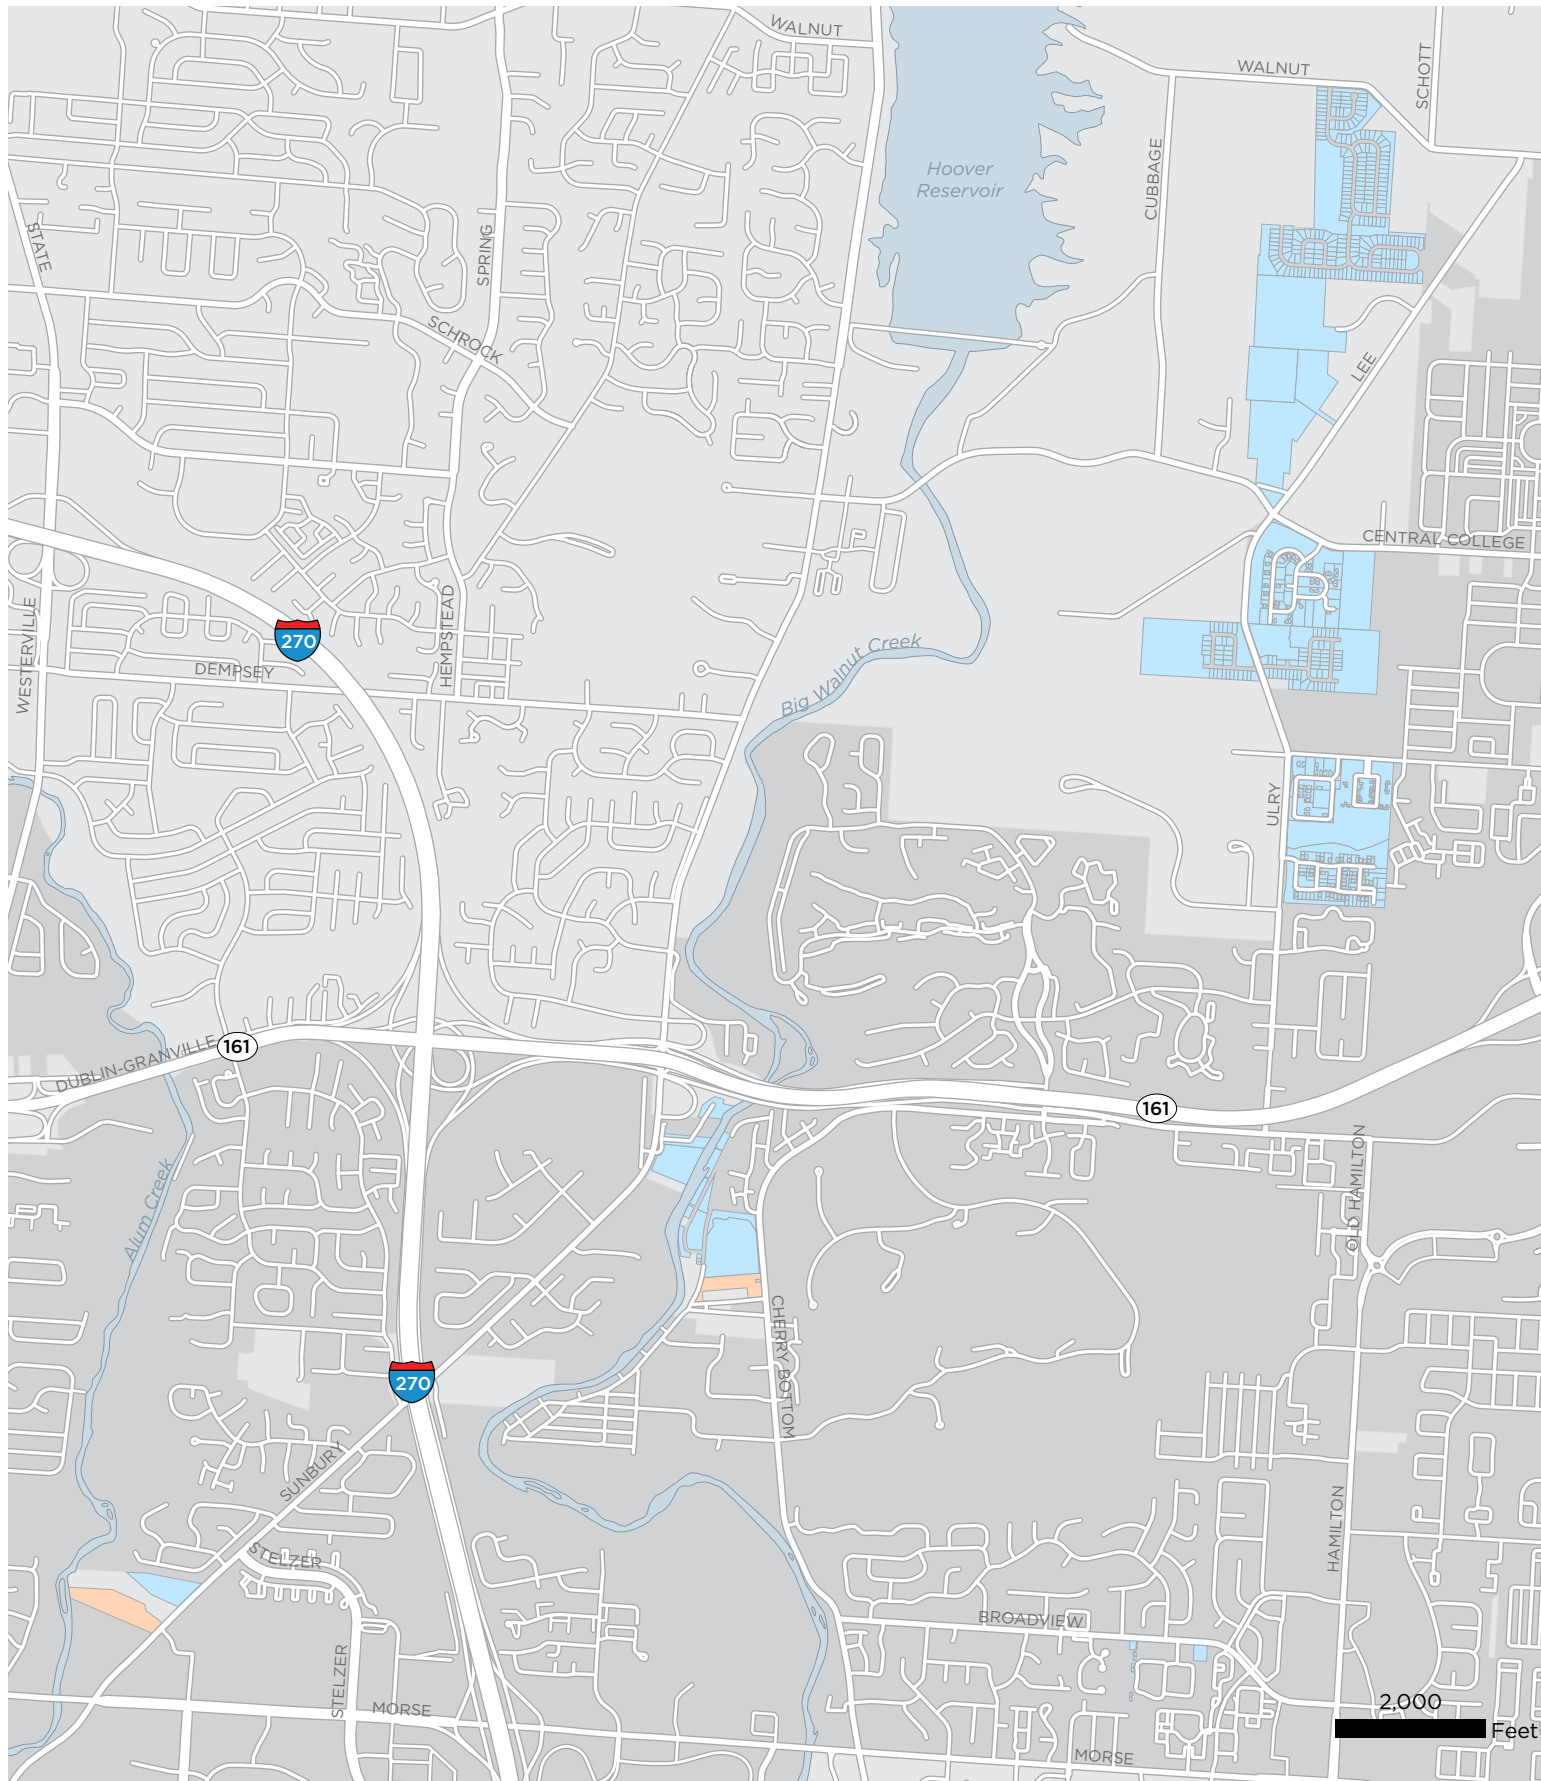

Blendon Township Boundary Conformance

CITY OF COLUMBUS | DEPARTMENT OF DEVELOPMENT | PLANNING DIVISION

05.28.2021 | MC

DEPARTMENT OF
DEVELOPMENT

City of Columbus Conform to Columbus Pending Annexation Petitions

Blendon Township Boundary Conformance

CITY OF COLUMBUS | DEPARTMENT OF DEVELOPMENT | PLANNING DIVISION

05.26.2021 | MC

DEPARTMENT OF
DEVELOPMENT

Township City of Columbus Conform to Columbus

MAP 1 OF 5

Blendon Township Boundary Conformance

05.26.2021 | MC

DEPARTMENT OF
DEVELOPMENT

Township City of Columbus Conform to Columbus Pending Annexation Petitions

MAP 3 OF 5

Blendon Township Boundary Conformance

CITY OF COLUMBUS | DEPARTMENT OF DEVELOPMENT | PLANNING DIVISION

05.27.2021 | MC

DEPARTMENT OF
DEVELOPMENT

Legend: Township (light gray), City of Columbus (dark gray), Conform to Columbus (light blue), Pending Annexation Petitions (orange)

MAP 4 OF 5

Blendon Township Boundary Conformance