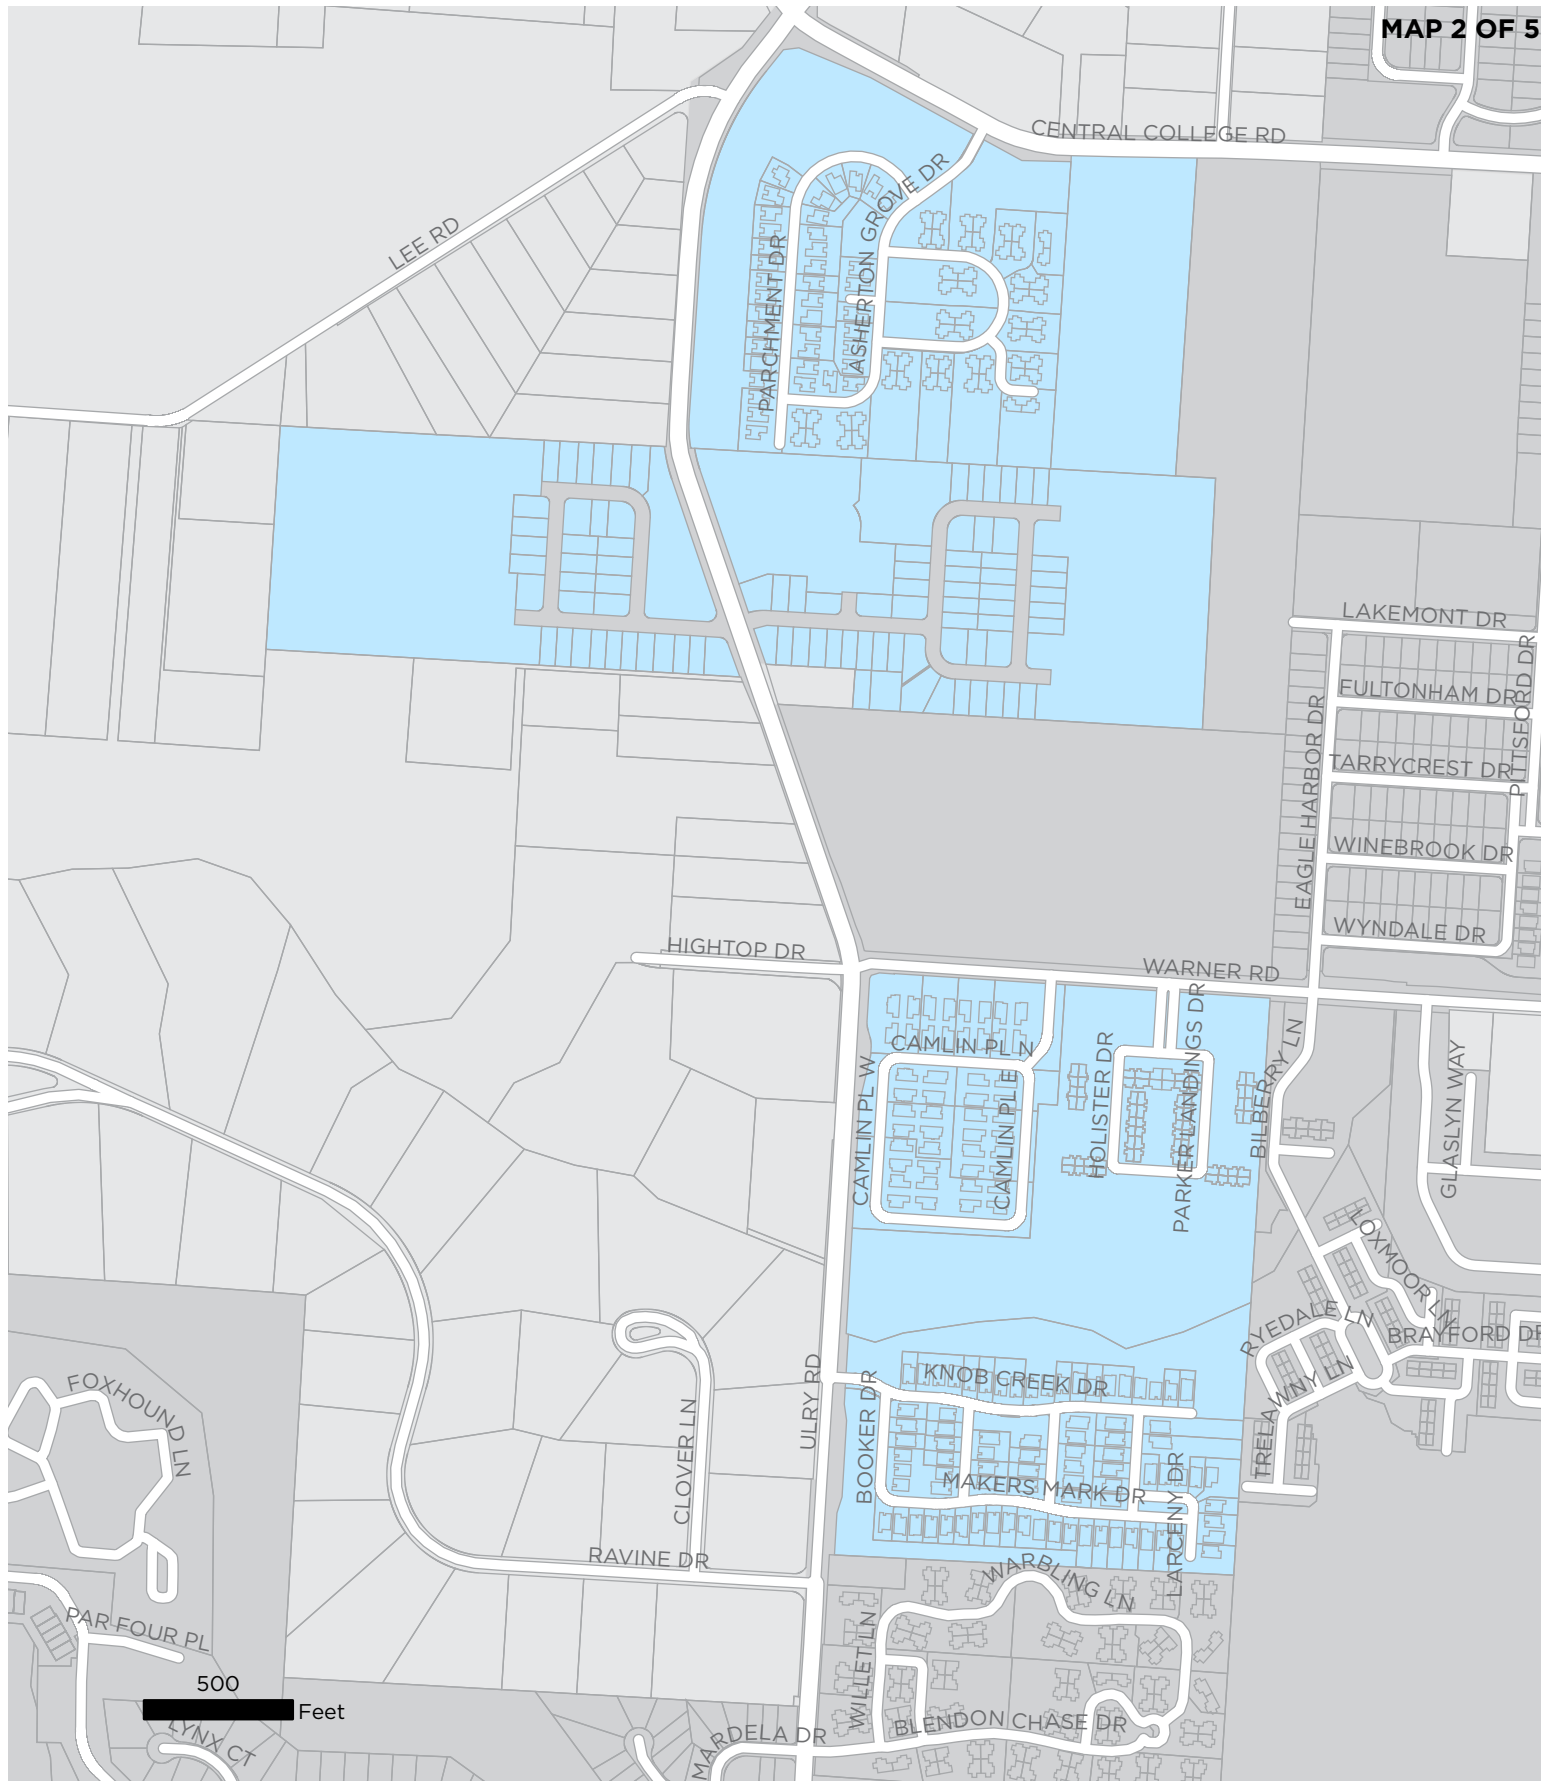

Blendon Township Boundary Conformance

CITY OF COLUMBUS | DEPARTMENT OF DEVELOPMENT | PLANNING DIVISION

05.26.2021 | MC

DEPARTMENT OF
DEVELOPMENT

Township City of Columbus Conform to Columbus

MAP 1 OF 5

Blendon Township Boundary Conformance

CITY OF COLUMBUS | DEPARTMENT OF DEVELOPMENT | PLANNING DIVISION

05.26.2021 | MC

DEPARTMENT OF
DEVELOPMENT

Township City of Columbus Conform to Columbus

MAP 2 OF 5

Blendon Township Boundary Conformance

CITY OF COLUMBUS | DEPARTMENT OF DEVELOPMENT | PLANNING DIVISION

05.26.2021 | MC

DEPARTMENT OF
DEVELOPMENT

Township City of Columbus Conform to Columbus Pending Annexation Petitions

MAP 3 OF 5

Blendon Township Boundary Conformance

CITY OF COLUMBUS | DEPARTMENT OF DEVELOPMENT | PLANNING DIVISION

05.27.2021 | MC

DEPARTMENT OF
DEVELOPMENT

Legend: Township (light gray), City of Columbus (dark gray), Conform to Columbus (light blue), Pending Annexation Petitions (orange)

MAP 4 OF 5

Blendon Township Boundary Conformance