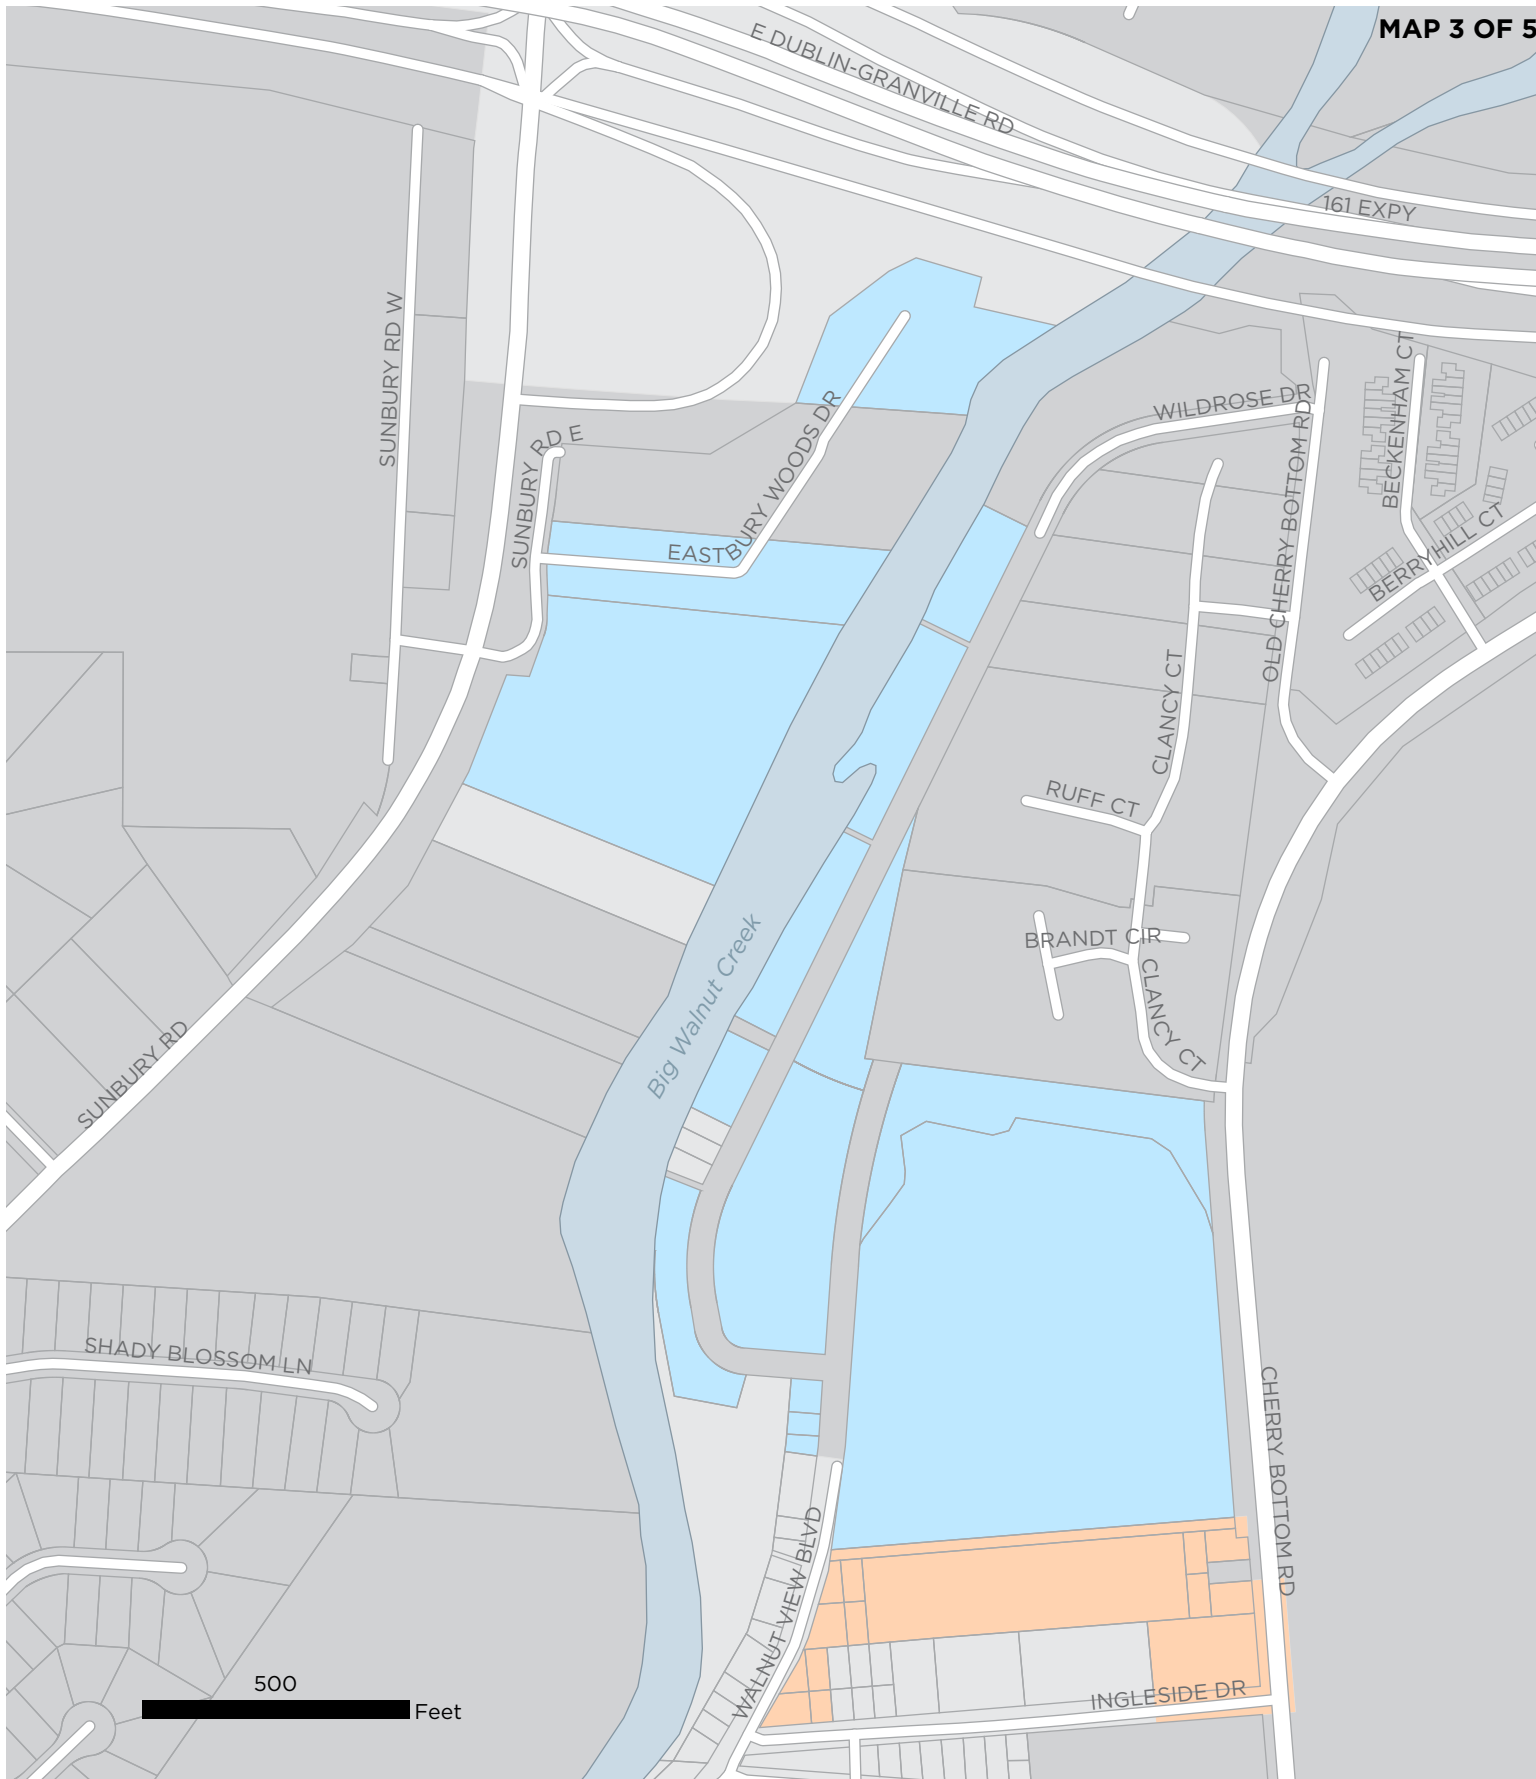

Blendon Township Boundary Conformance

CITY OF COLUMBUS | DEPARTMENT OF DEVELOPMENT | PLANNING DIVISION

05.26.2021 | MC

DEPARTMENT OF
DEVELOPMENT

Township City of Columbus Conform to Columbus

MAP 1 OF 5

Blendon Township Boundary Conformance

CITY OF COLUMBUS | DEPARTMENT OF DEVELOPMENT | PLANNING DIVISION

05.26.2021 | MC

DEPARTMENT OF
DEVELOPMENT

Township City of Columbus Conform to Columbus

MAP 2 OF 5

Blendon Township Boundary Conformance

CITY OF COLUMBUS | DEPARTMENT OF DEVELOPMENT | PLANNING DIVISION

05.26.2021 | MC

DEPARTMENT OF
DEVELOPMENT

Township City of Columbus Conform to Columbus Pending Annexation Petitions

MAP 3 OF 5

Blendon Township Boundary Conformance

CITY OF COLUMBUS | DEPARTMENT OF DEVELOPMENT | PLANNING DIVISION

05.27.2021 | MC

DEPARTMENT OF
DEVELOPMENT

Legend: Township (light gray), City of Columbus (dark gray), Conform to Columbus (light blue), Pending Annexation Petitions (orange)

MAP 4 OF 5

Blendon Township Boundary Conformance