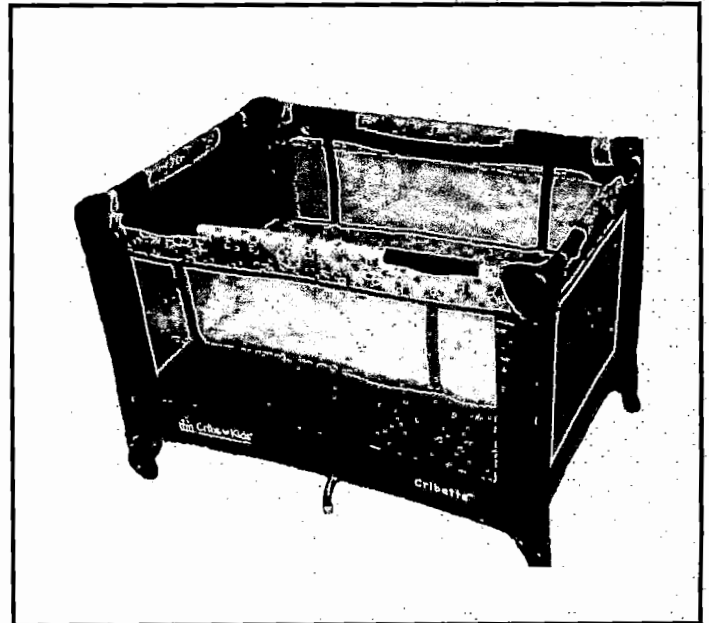

We require our Cribs for Kids partners, who are supplying safe sleeping environments to their clients, to use these items exclusively for the following reasons:

- a. Testing was done on all available Cribettes and it was determined through hands-on tests and also a review of the Consumer Products' Safety Commission reports that the Cribs for Kids Cribette met all of their safety requirements.
- b. The Cribs for Kids Cribette cannot be returned to a retail outlet by the client for cash or store credit, assuring that the donation will be used for its intended purpose.
- c. Korbex International, the distributor of the Cribette, worked with us to assure that the unit met all of our safety requirements. For instance, the toy bar that is shown on most playyard type units was eliminated because of a safety warning for babies over 5 months of age.
- d. All of the Cribettes are made with materials that are gender neutral and contain our educational message: A B C – Alone on my Back in a Crib.
- e. The Cribs for Kids program has used a knowledgeable compliance team and testing is completed on all products to make sure they meet or exceed all applicable standards.

Cribs for Kids® Exclusive Unit with Safe Sleep Message Fabric
C4K-ABC2017

Safe Sleep Message Fabric

Product Features:

- Safe Sleep Message Fabric
- Light weight portable design
- Removable, full-sized bassinet
- Squeeze-button fold allows for assembling and folding the Cribette quickly and hassle-free
- Mesh on the four sides of the Cribette improves ventilation
- Wheels provide added convenience
- Folding feet allow for a more compact fold
- Easy carry travel bag
- Easy to store and transport

The Cribs for Kids® Exclusive Unit meets all ASTM F-406, JPMA, and CPSIA safety standards and is Non-Refundable at Retail Stores.

Specifications:

Net Weight: 19.86 lbs.

Gross Weight: 21.18 lbs.

Carton Size: 8.27 x 8.07 x 28.15"