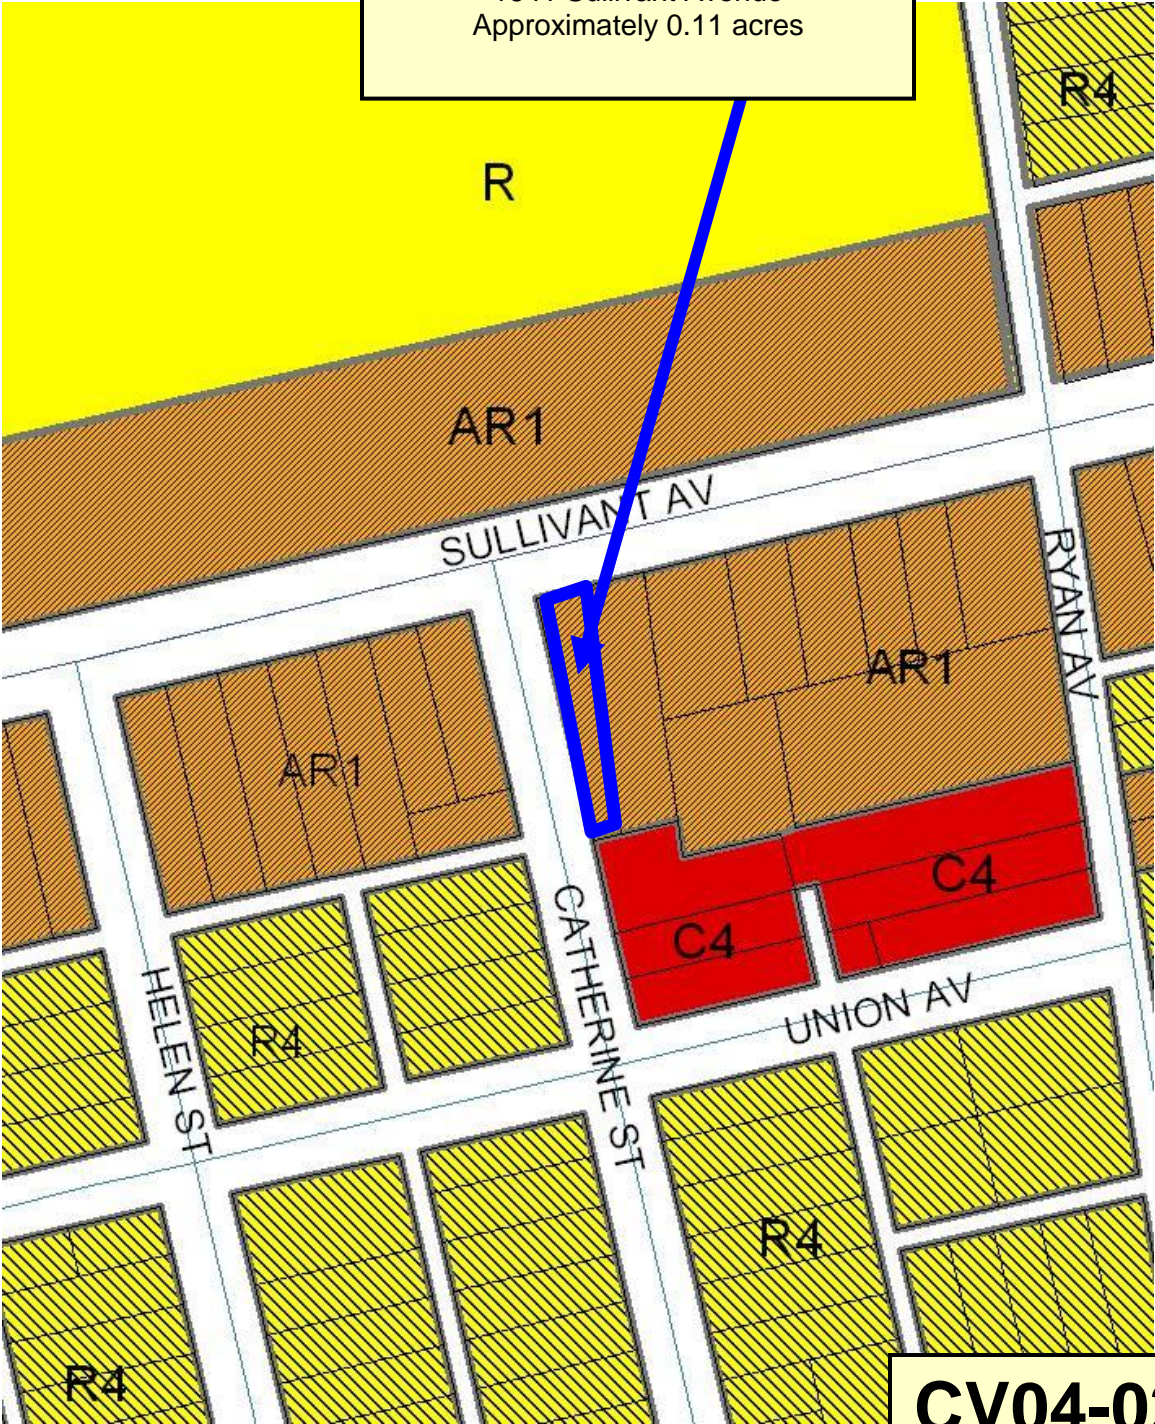

1641 Sullivant Avenue  
Approximately 0.11 acres

**CV04-028**