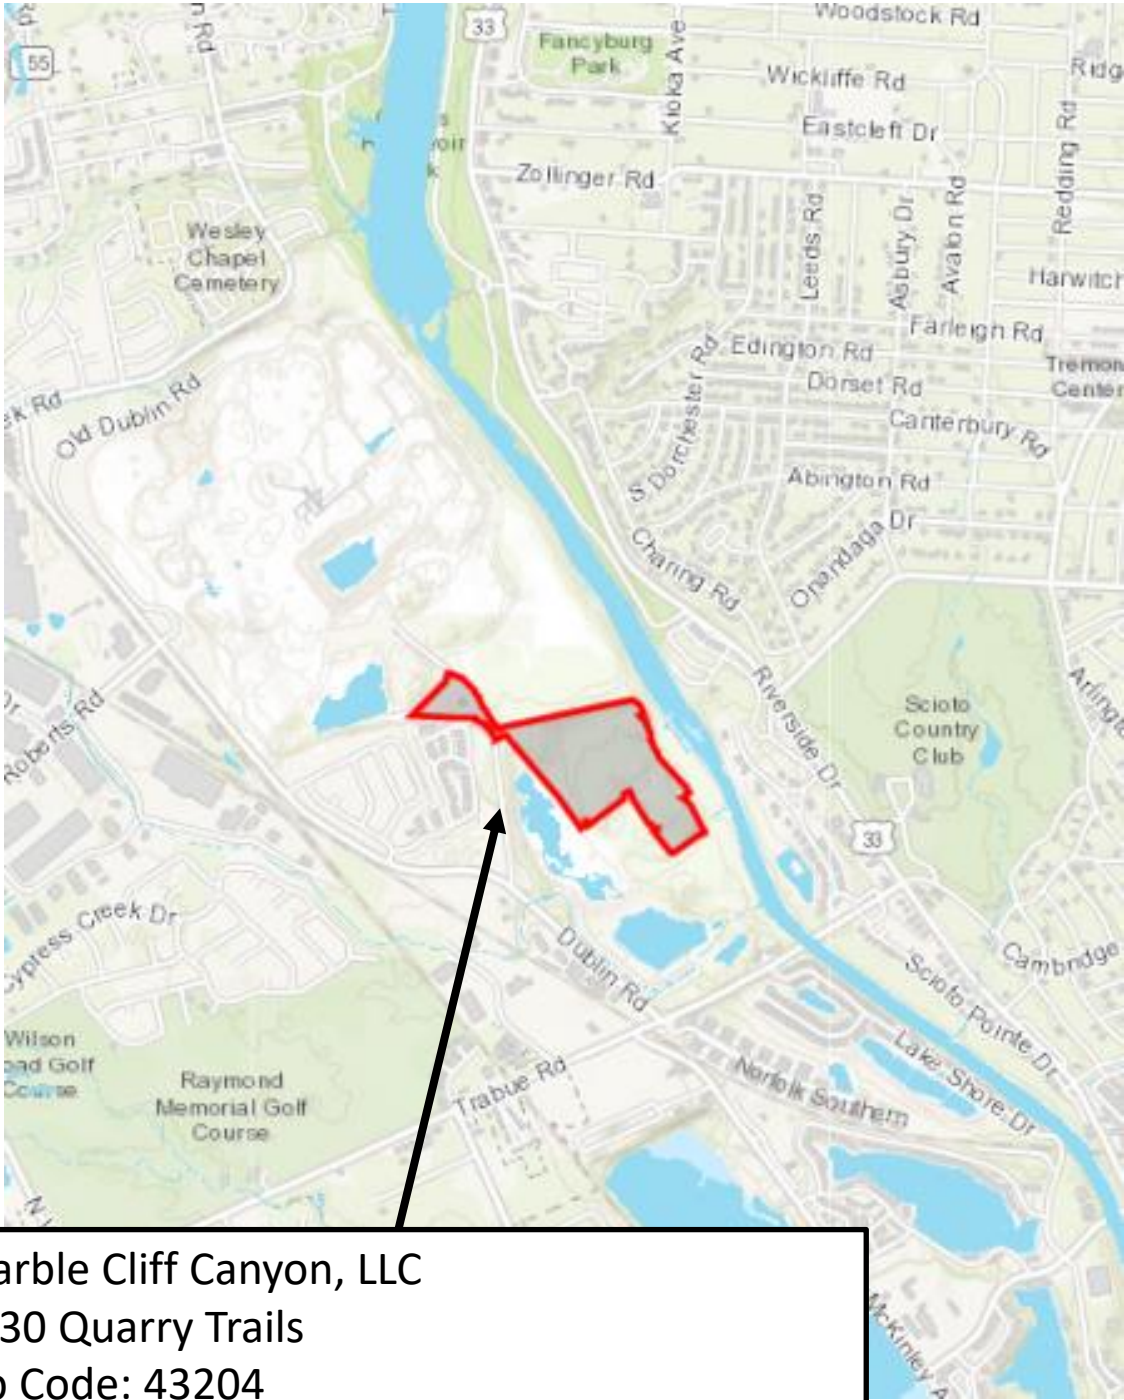

Marble Cliff Canyon, LLC  
Enterprise Zone  
Project Site Map

Marble Cliff Canyon, LLC  
2130 Quarry Trails  
Zip Code: 43204  
Parcels: 560-298029