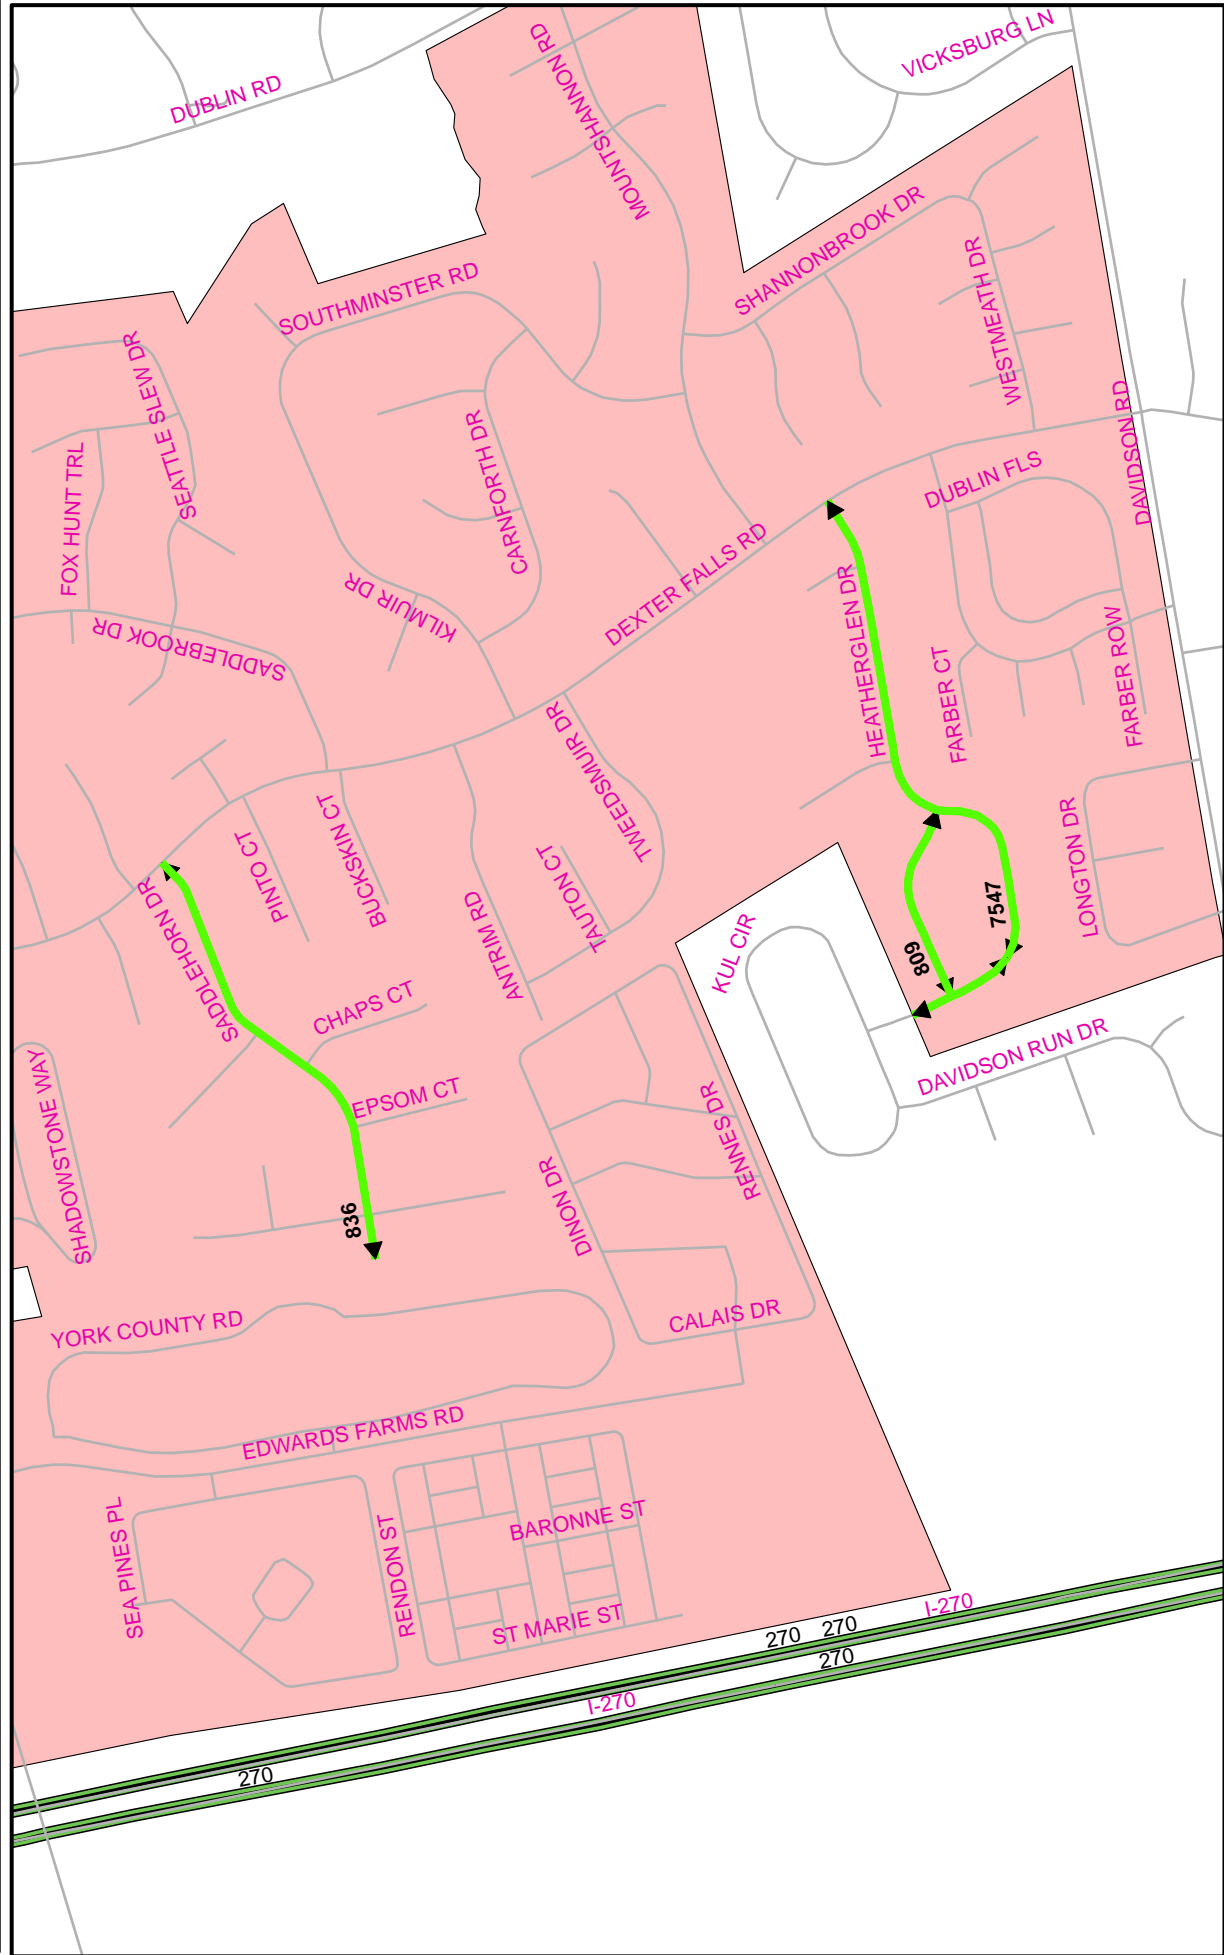

RESURFACING-2013 PROJECT 1 LOCATION MAPS

CITY OF COLUMBUS
PUBLIC SERVICE DEPARTMENT
DIVISION OF DESIGN AND CONSTRUCTION
(614) 645-8290

Legend

Resurfacing - 2013 Project 1