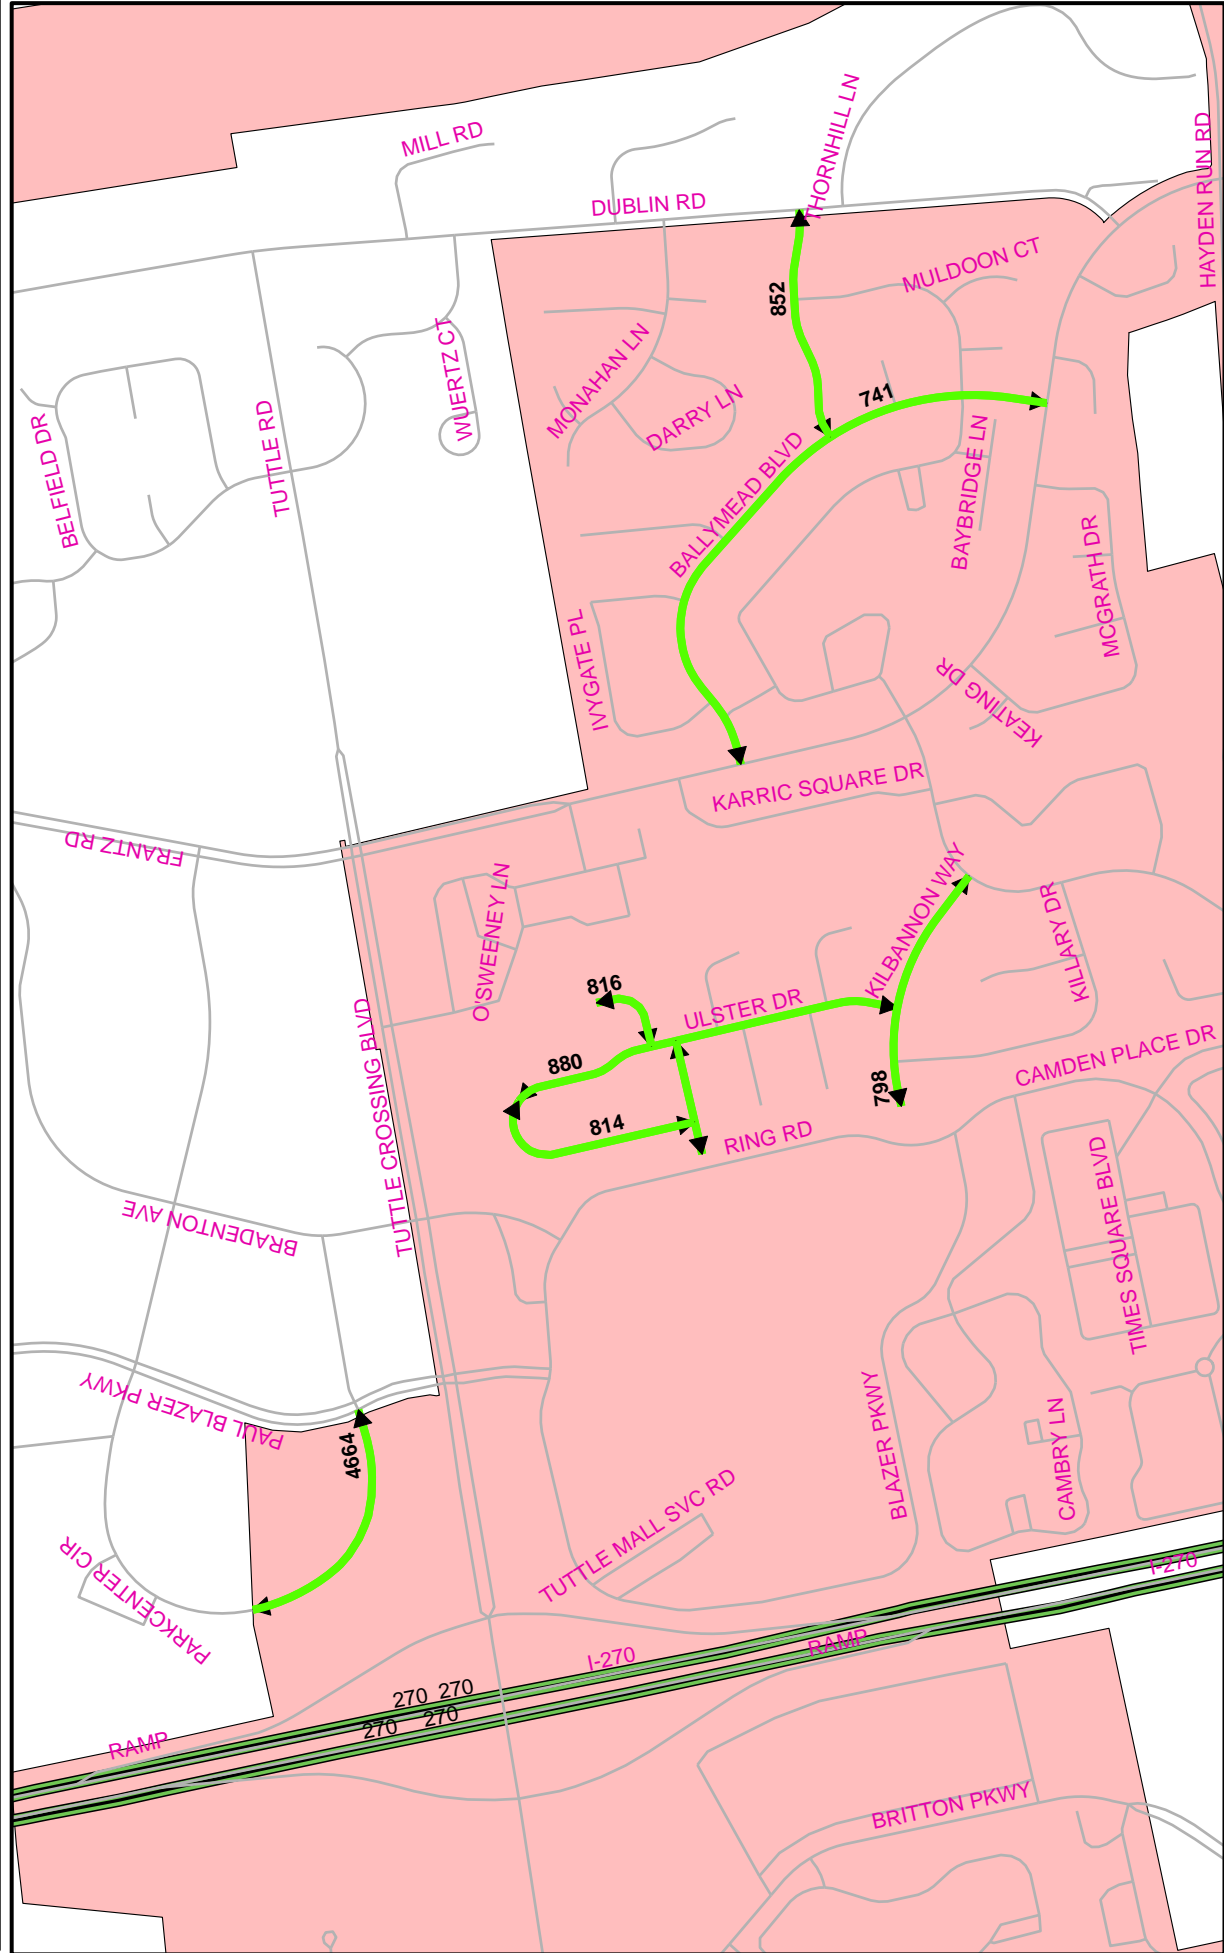

RESURFACING-2013 PROJECT 1 LOCATION MAPS

Legend

Resurfacing - 2013 Project 1

CITY OF COLUMBUS
PUBLIC SERVICE DEPARTMENT
DIVISION OF DESIGN AND CONSTRUCTION
(614) 645-8290