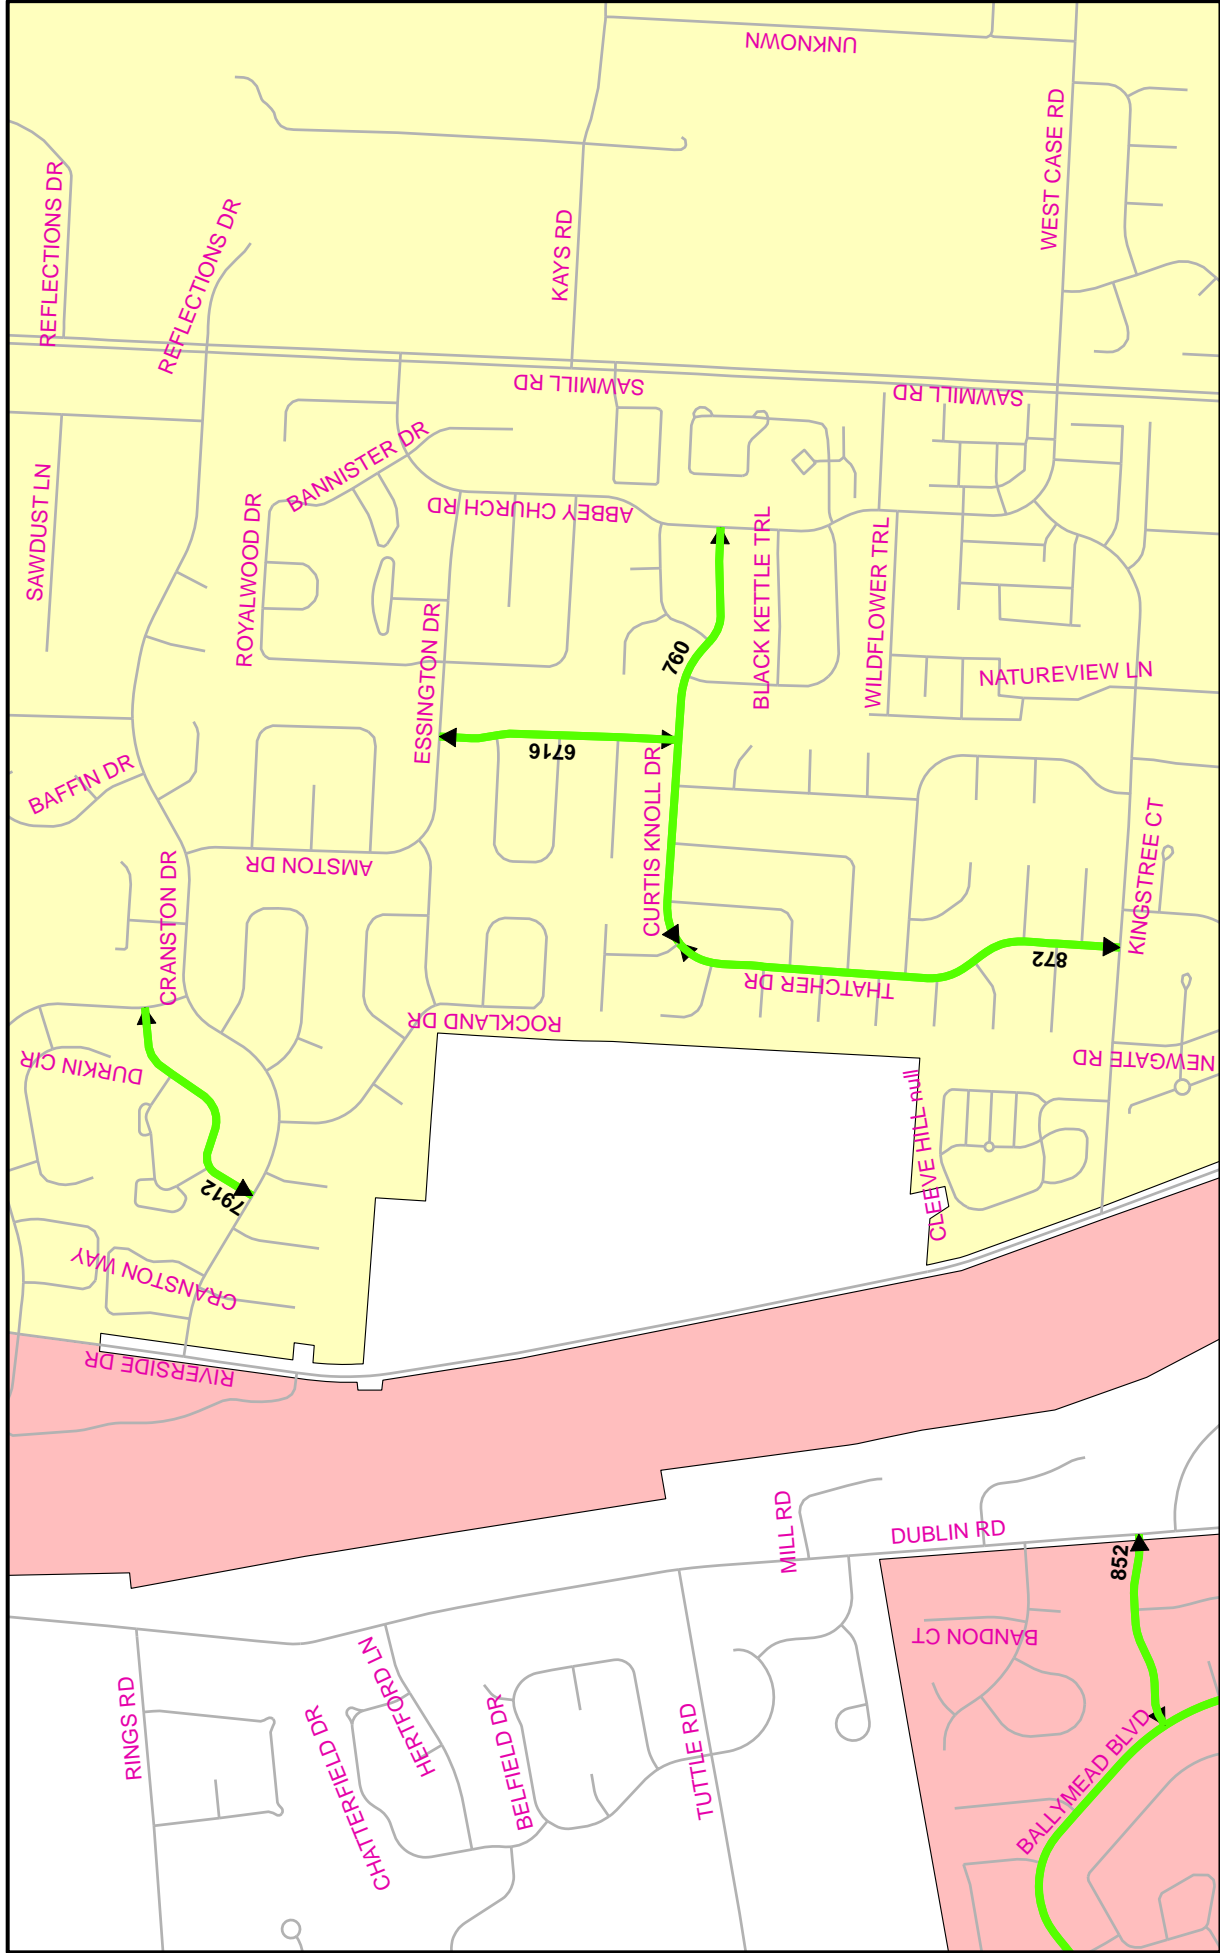

RESURFACING-2013 PROJECT 1 LOCATION MAPS

Legend

Resurfacing - 2013 Project 1

CITY OF COLUMBUS
PUBLIC SERVICE DEPARTMENT
DIVISION OF DESIGN AND CONSTRUCTION
(614) 645-8290