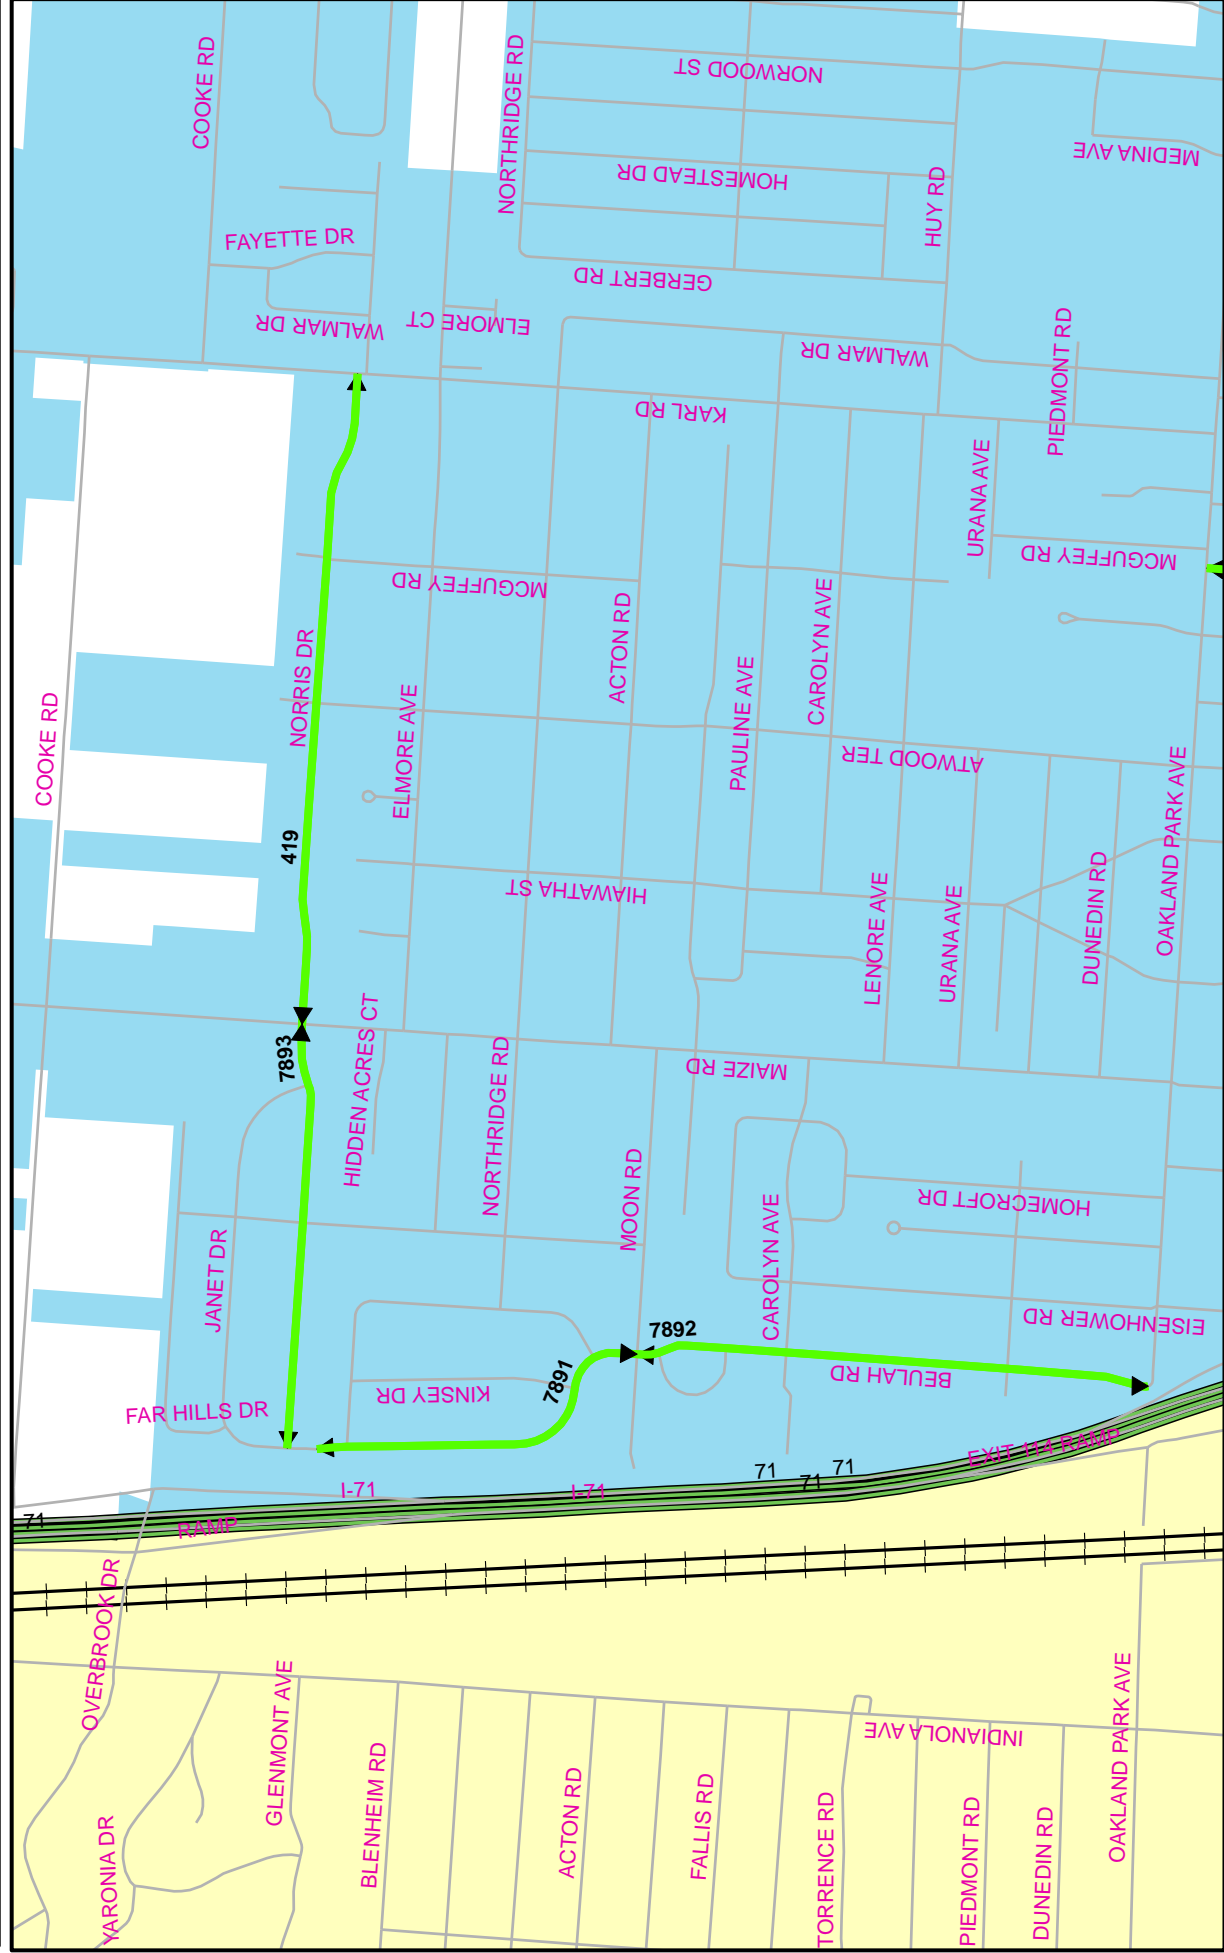

RESURFACING-2013 PROJECT 1 LOCATION MAPS

Legend

Resurfacing - 2013 Project 1

CITY OF COLUMBUS
PUBLIC SERVICE DEPARTMENT
DIVISION OF DESIGN AND CONSTRUCTION
(614) 645-8290