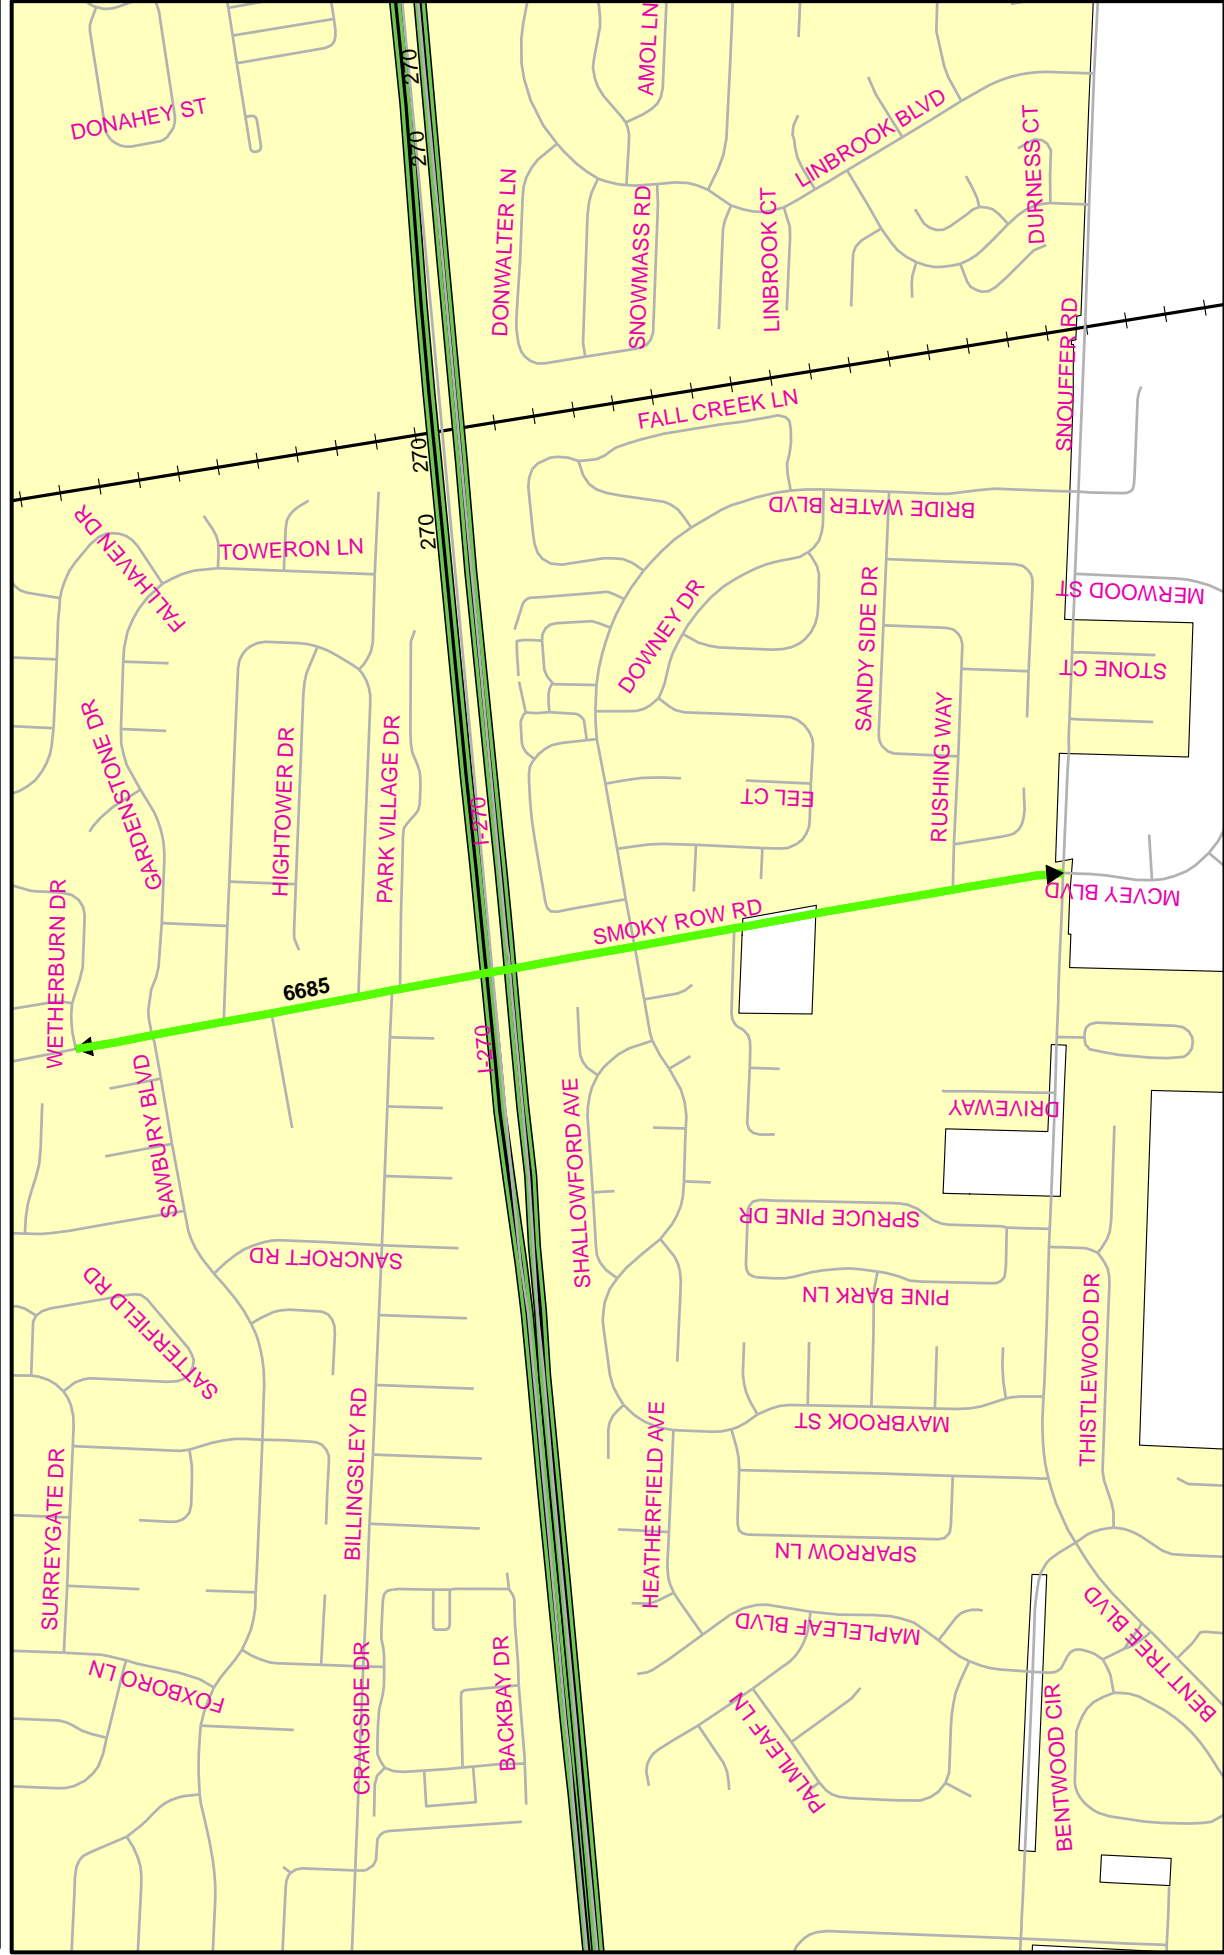

RESURFACING-2013 PROJECT 1 LOCATION MAPS

Legend

Resurfacing - 2013 Project 1

CITY OF COLUMBUS
PUBLIC SERVICE DEPARTMENT
DIVISION OF DESIGN AND CONSTRUCTION
(614) 645-8290