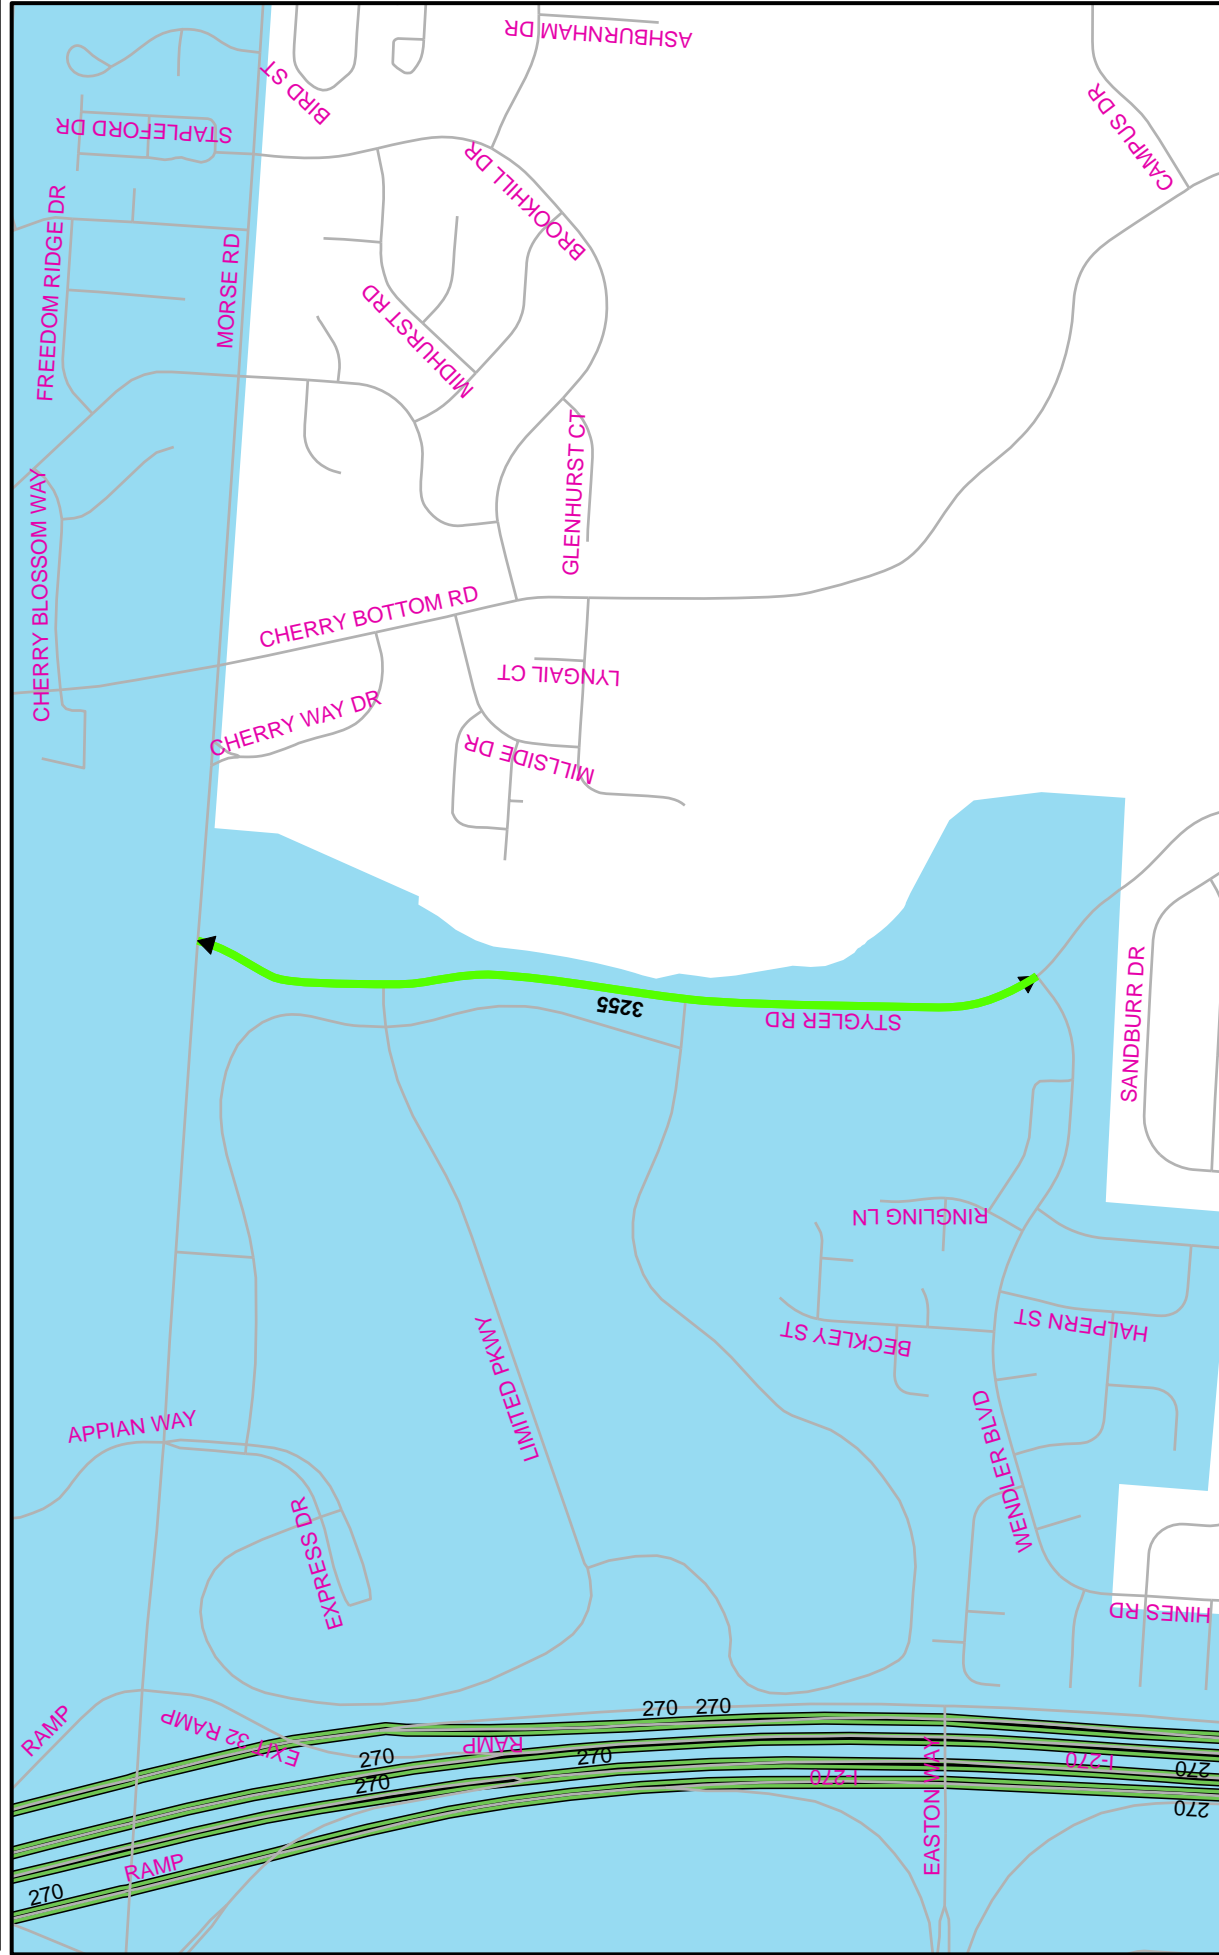

# RESURFACING-2013 PROJECT 1 LOCATION MAPS

Legend

Resurfacing - 2013 Project 1

CITY OF COLUMBUS  
PUBLIC SERVICE DEPARTMENT  
DIVISION OF DESIGN AND CONSTRUCTION  
(614) 645-8290