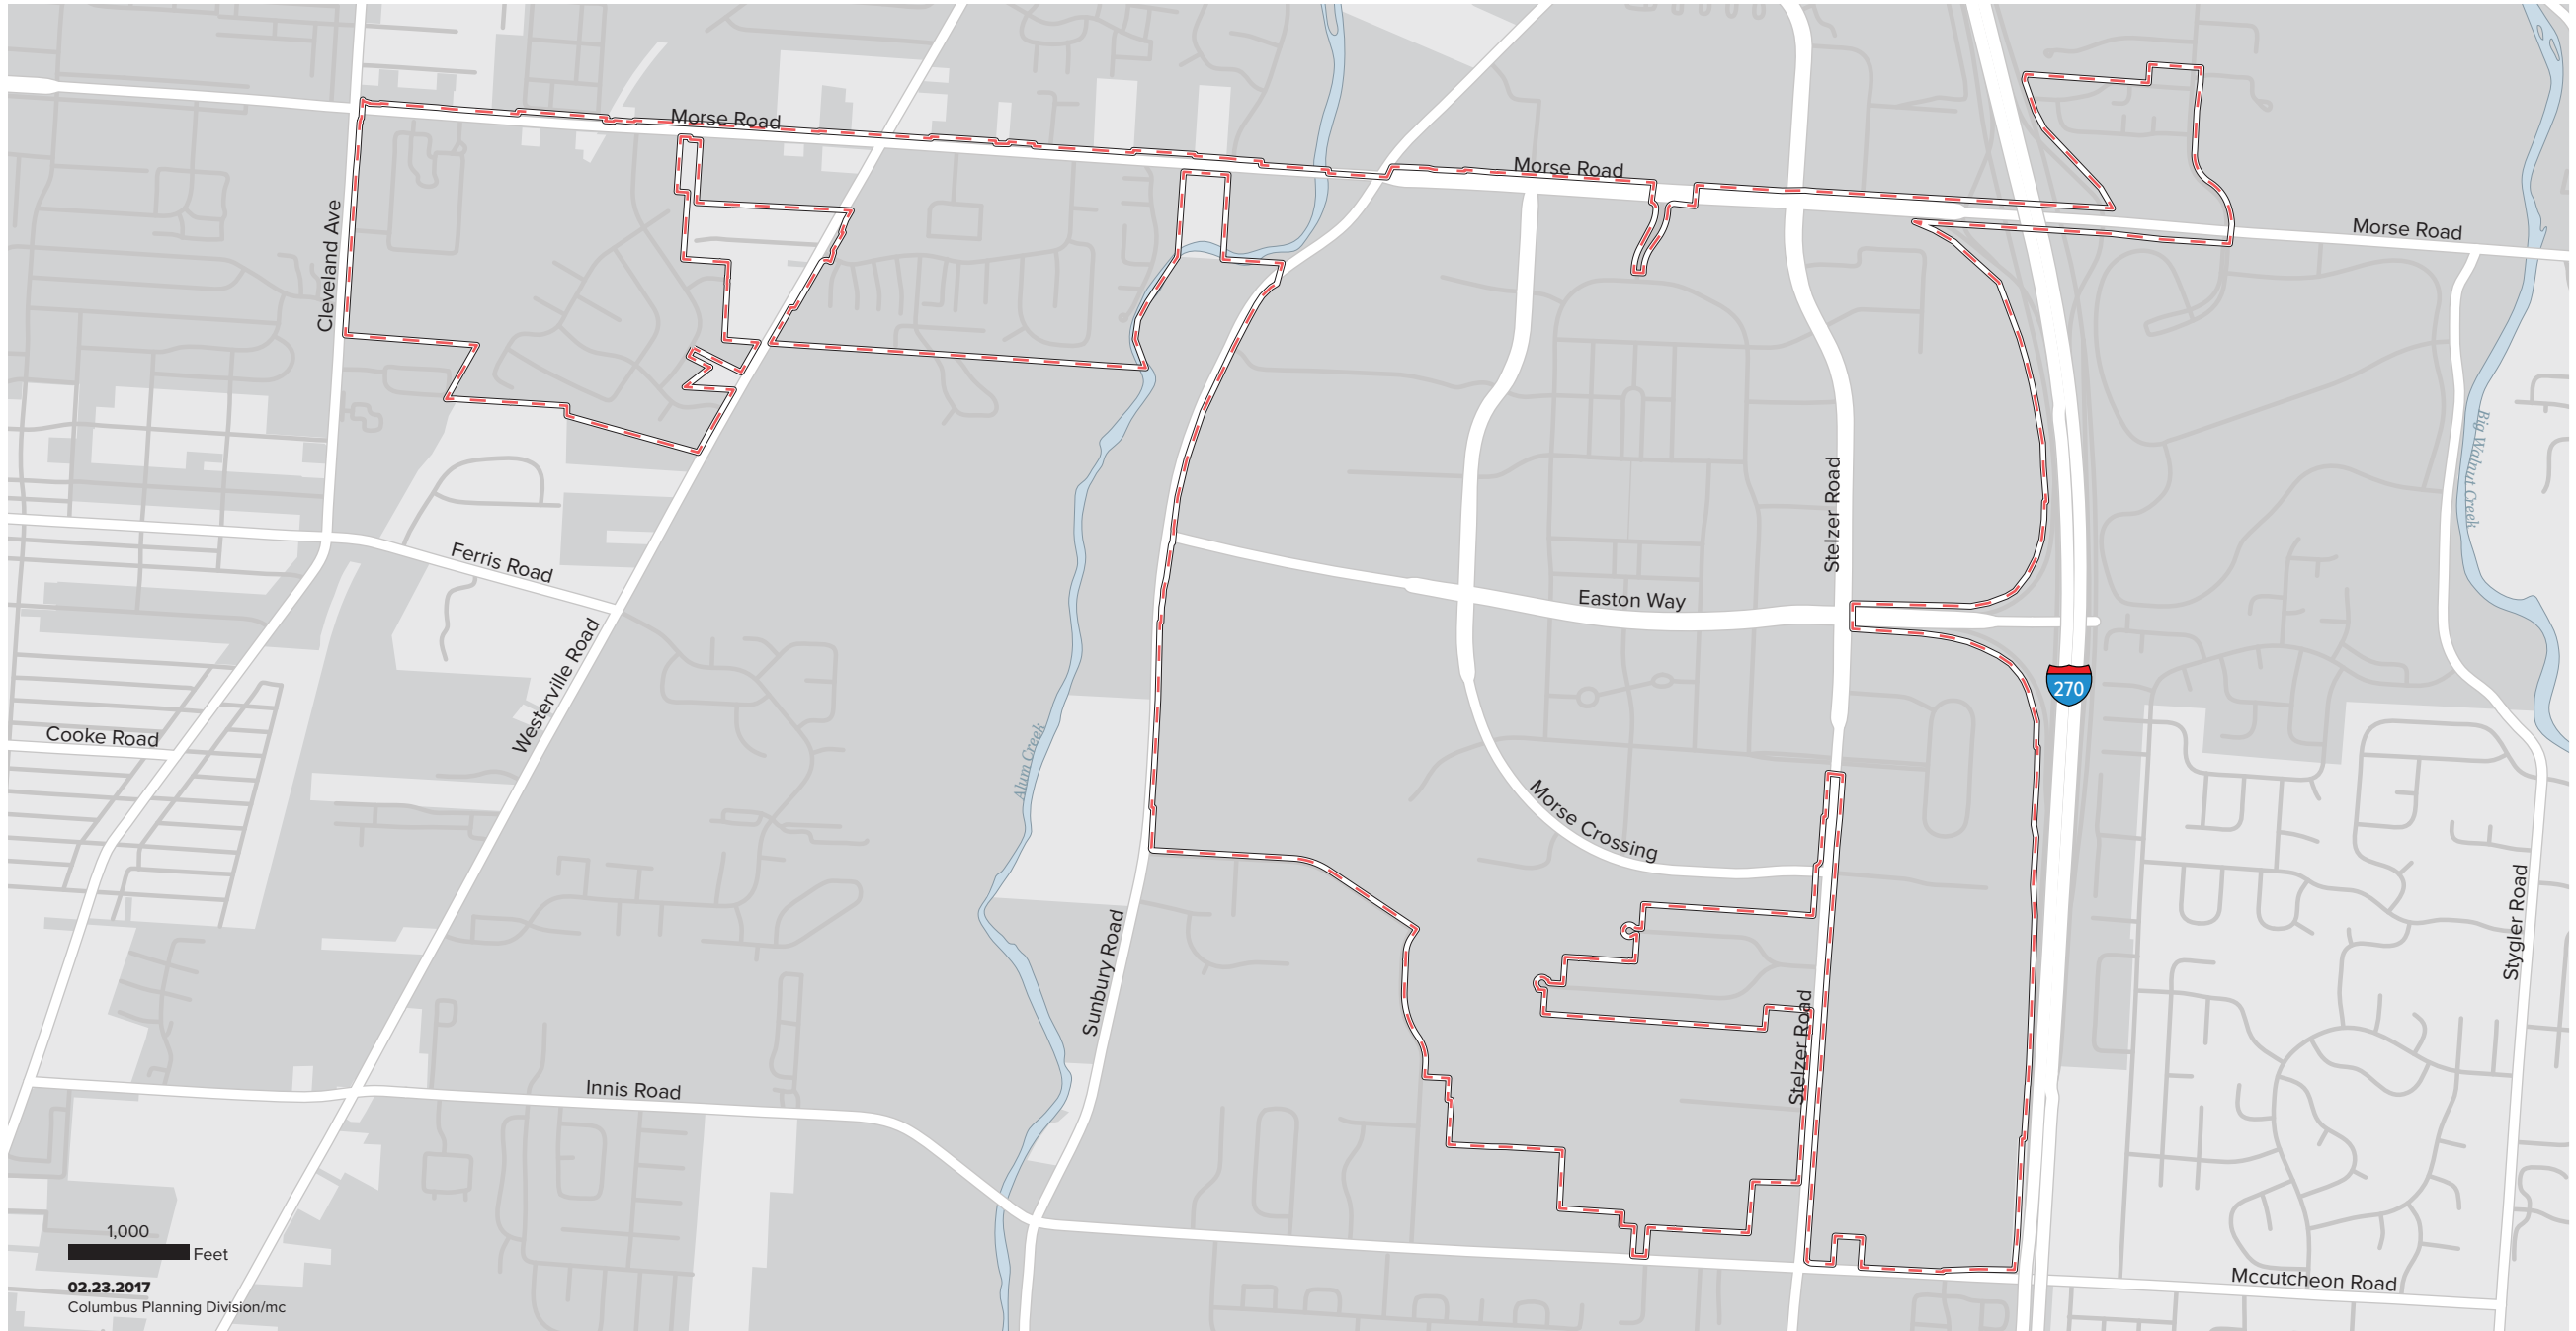

Easton CRA

-  Community Reinvestment Area Boundary
-  City of Columbus

1,000 Feet