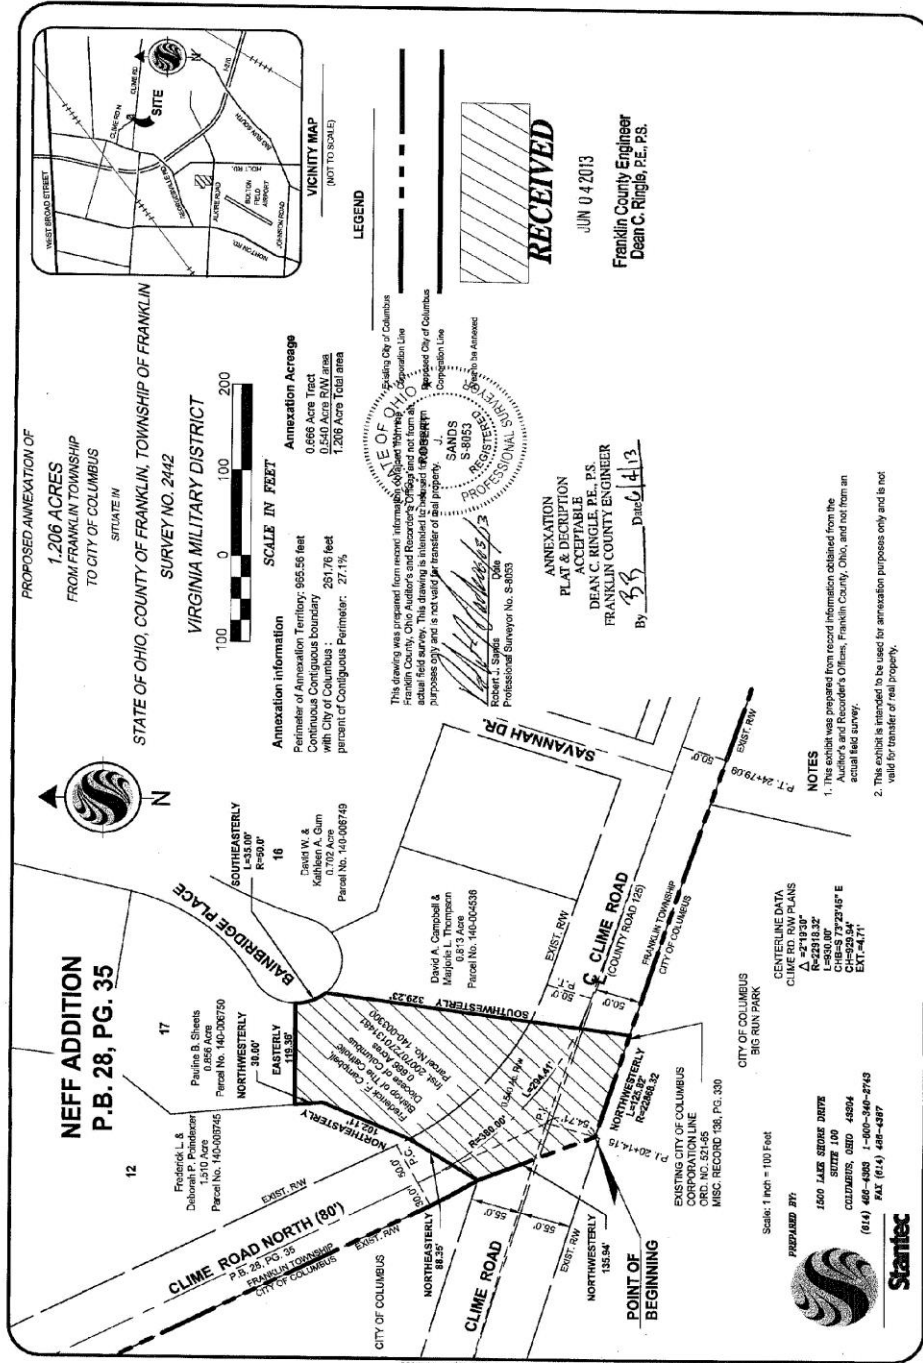

ANNEXATION AN13-004

+ 1.206 Acres in Franklin Township Frederick F. Campbell, Bishop