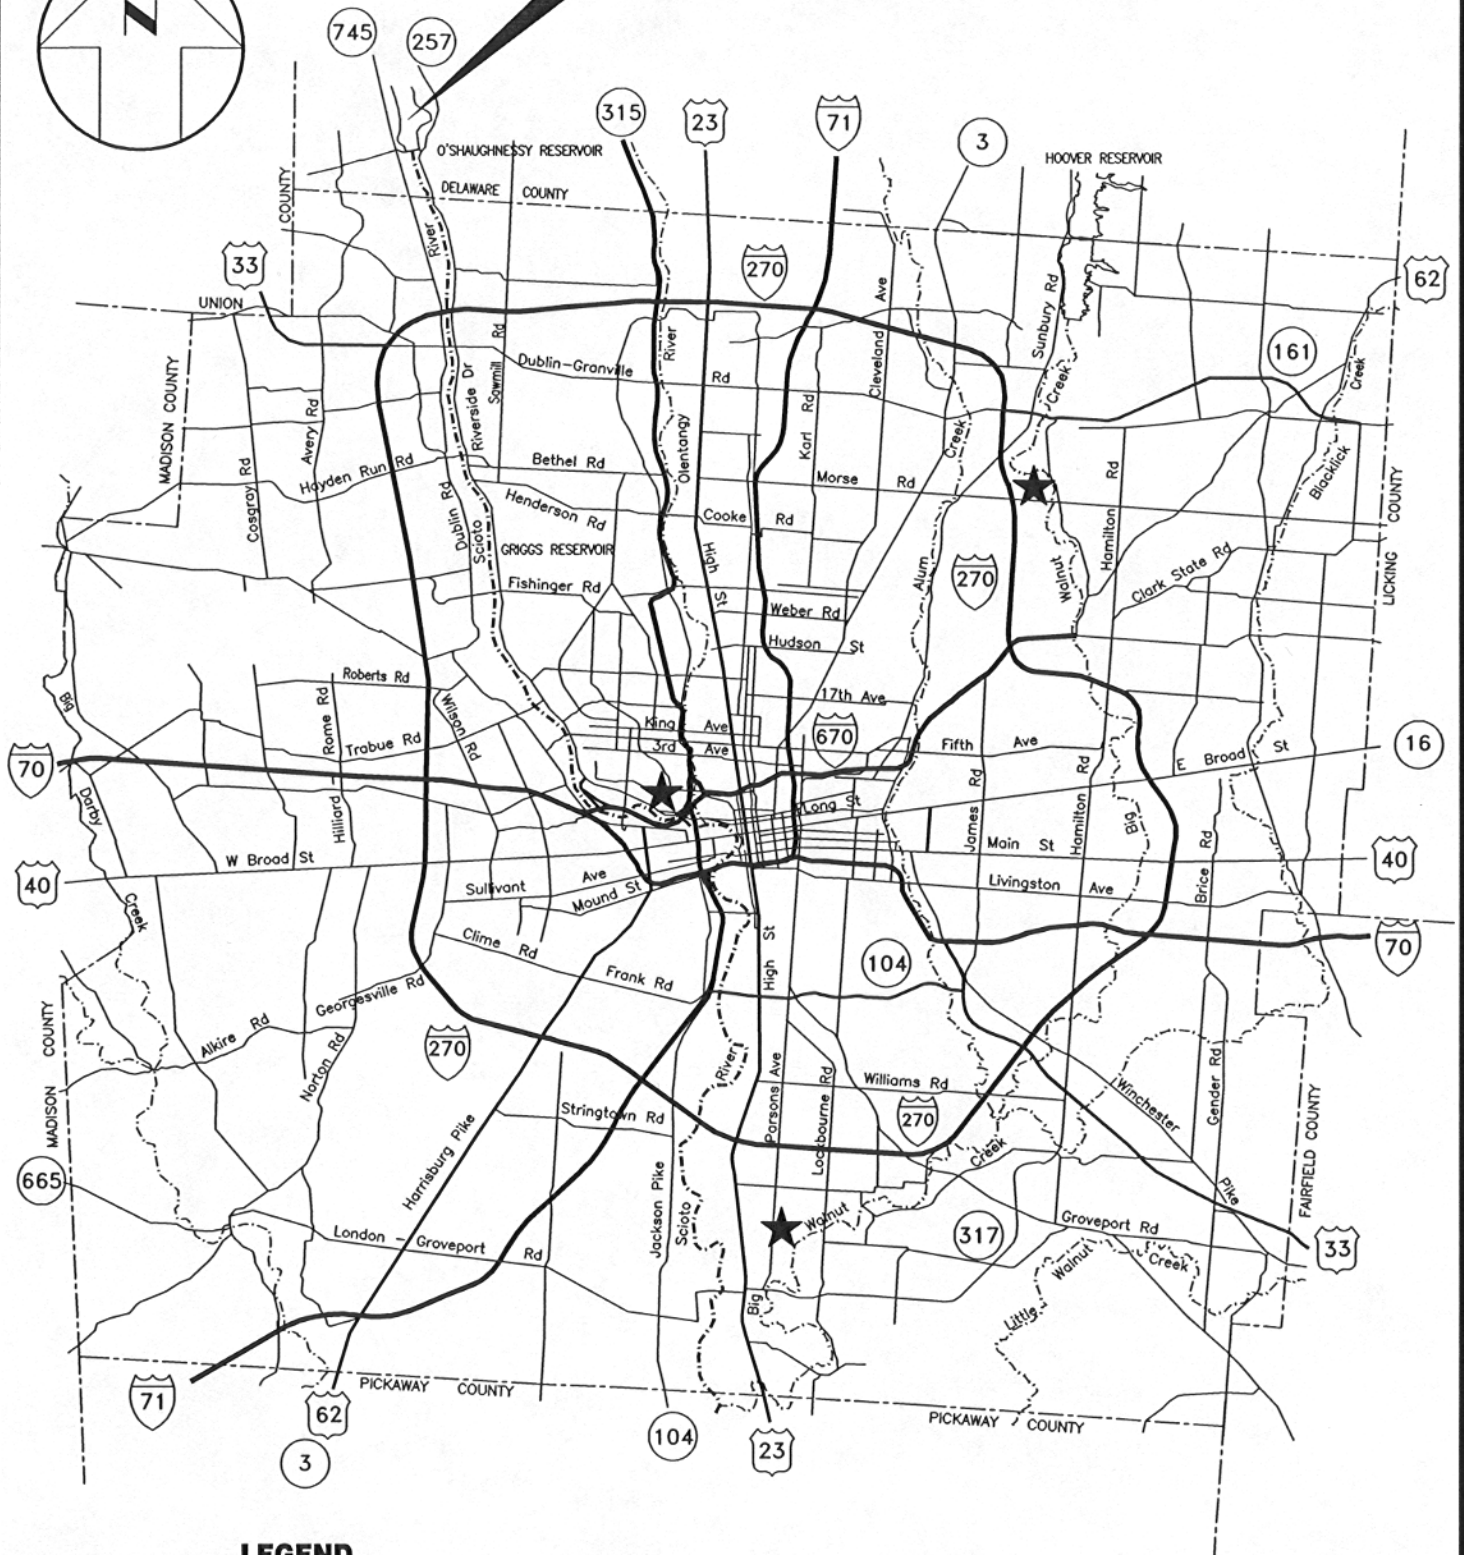

O'SHAUGHNESSY

LEGEND

O'SHAUGHNESSY = O'SHAUGHNESSY RESERVOIR

CITY OF COLUMBUS DIVISION OF WATER VICINITY MAP