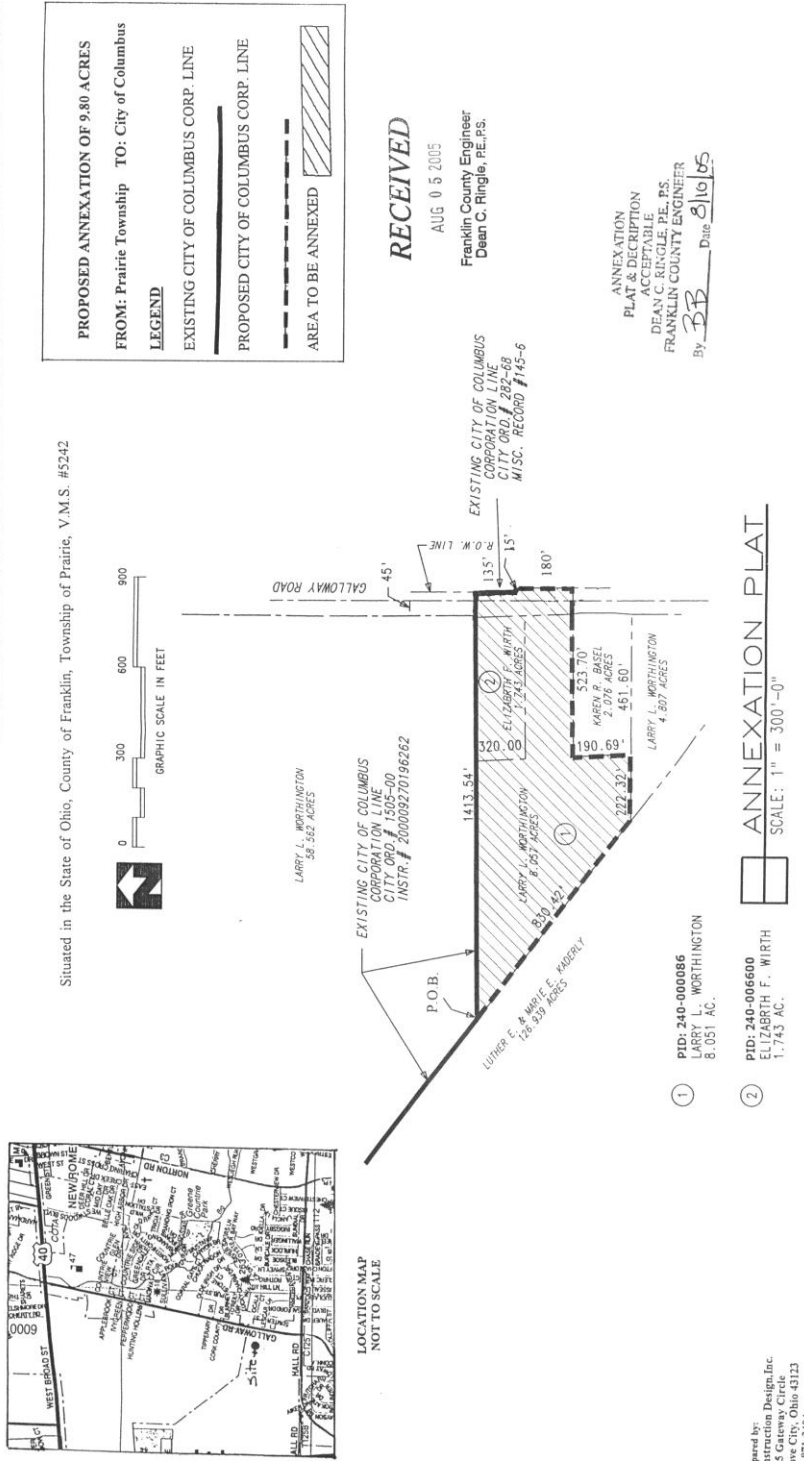

MAP ANNEXATION AN05-016 9.8 Acres in Prairie Township Larry Worthington et al