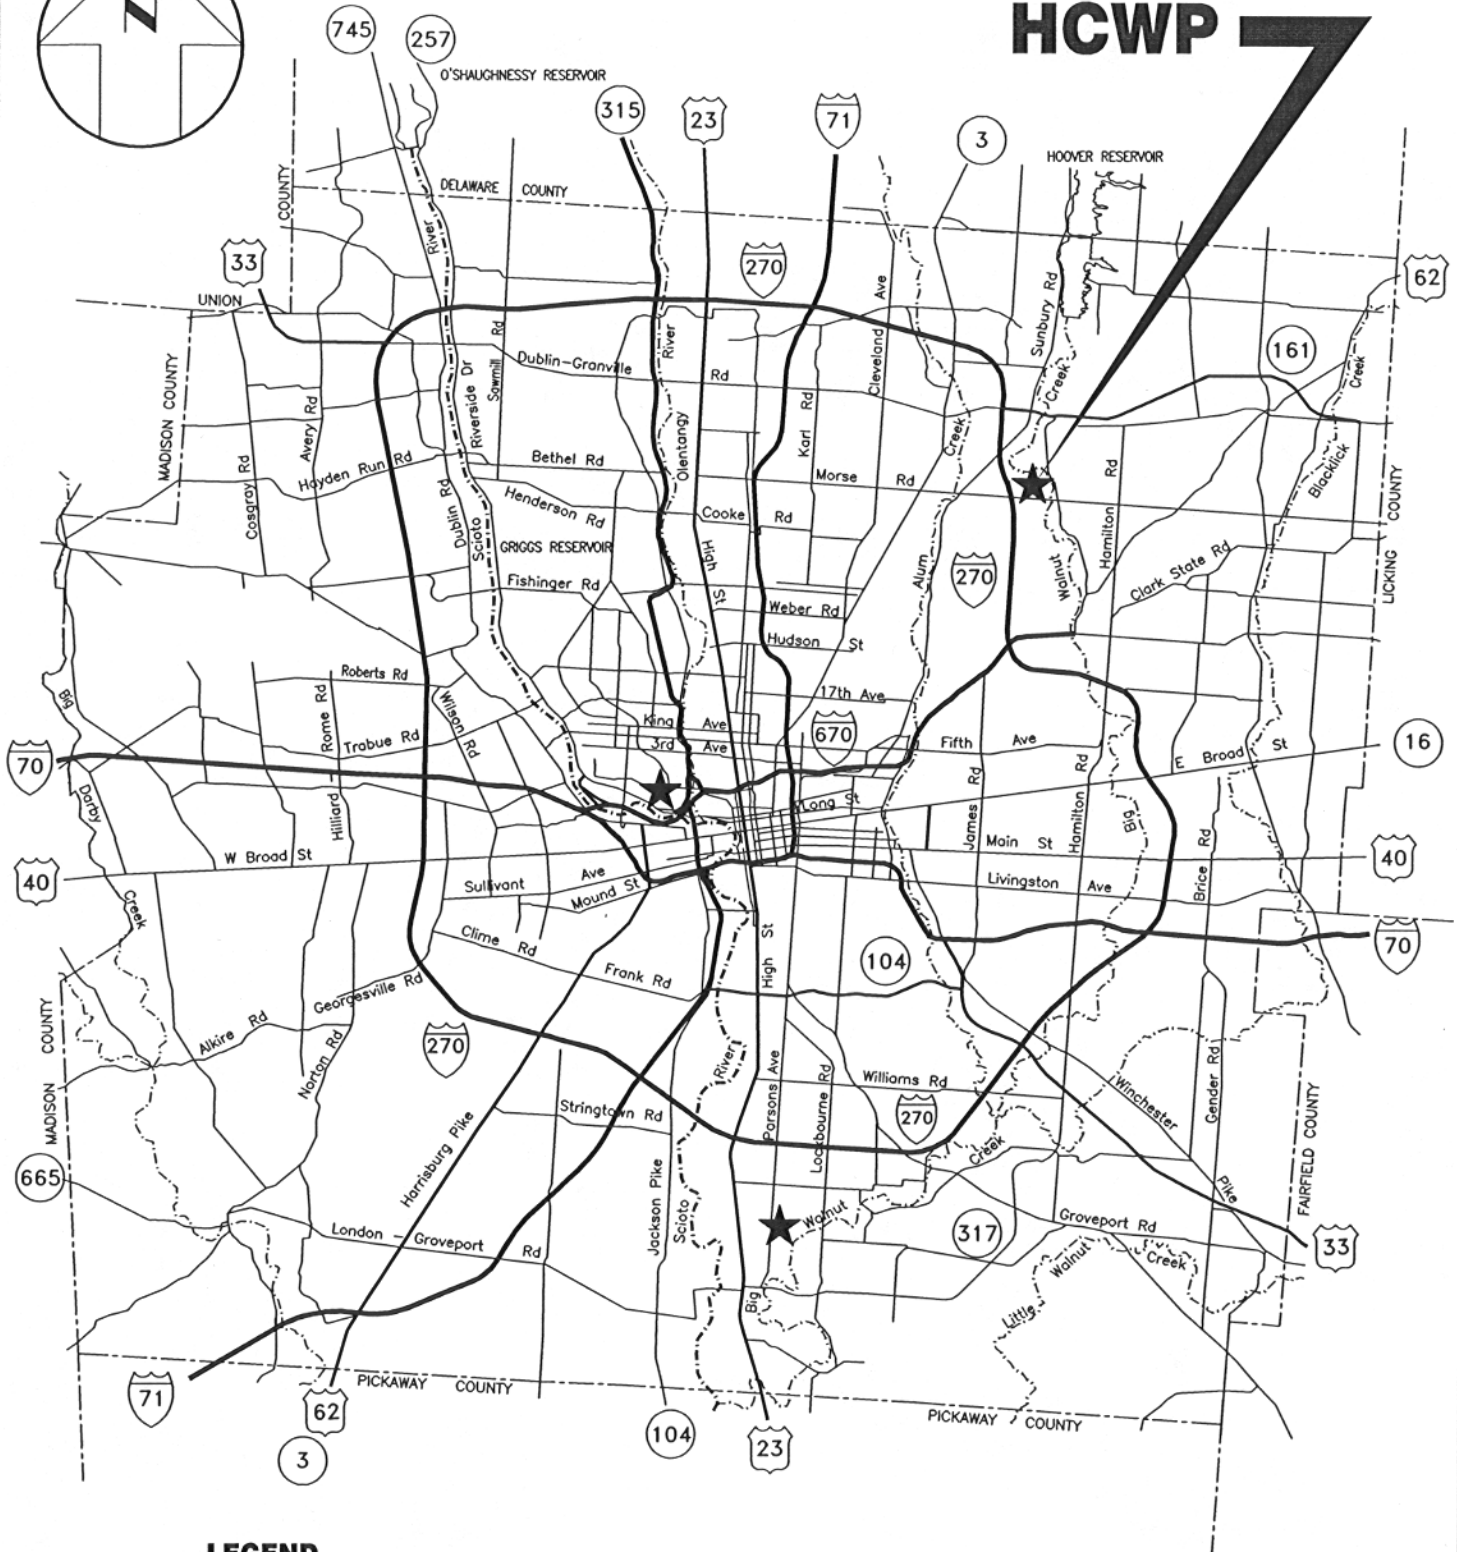

HCWP

CITY OF COLUMBUS DIVISION OF WATER VICINITY MAP