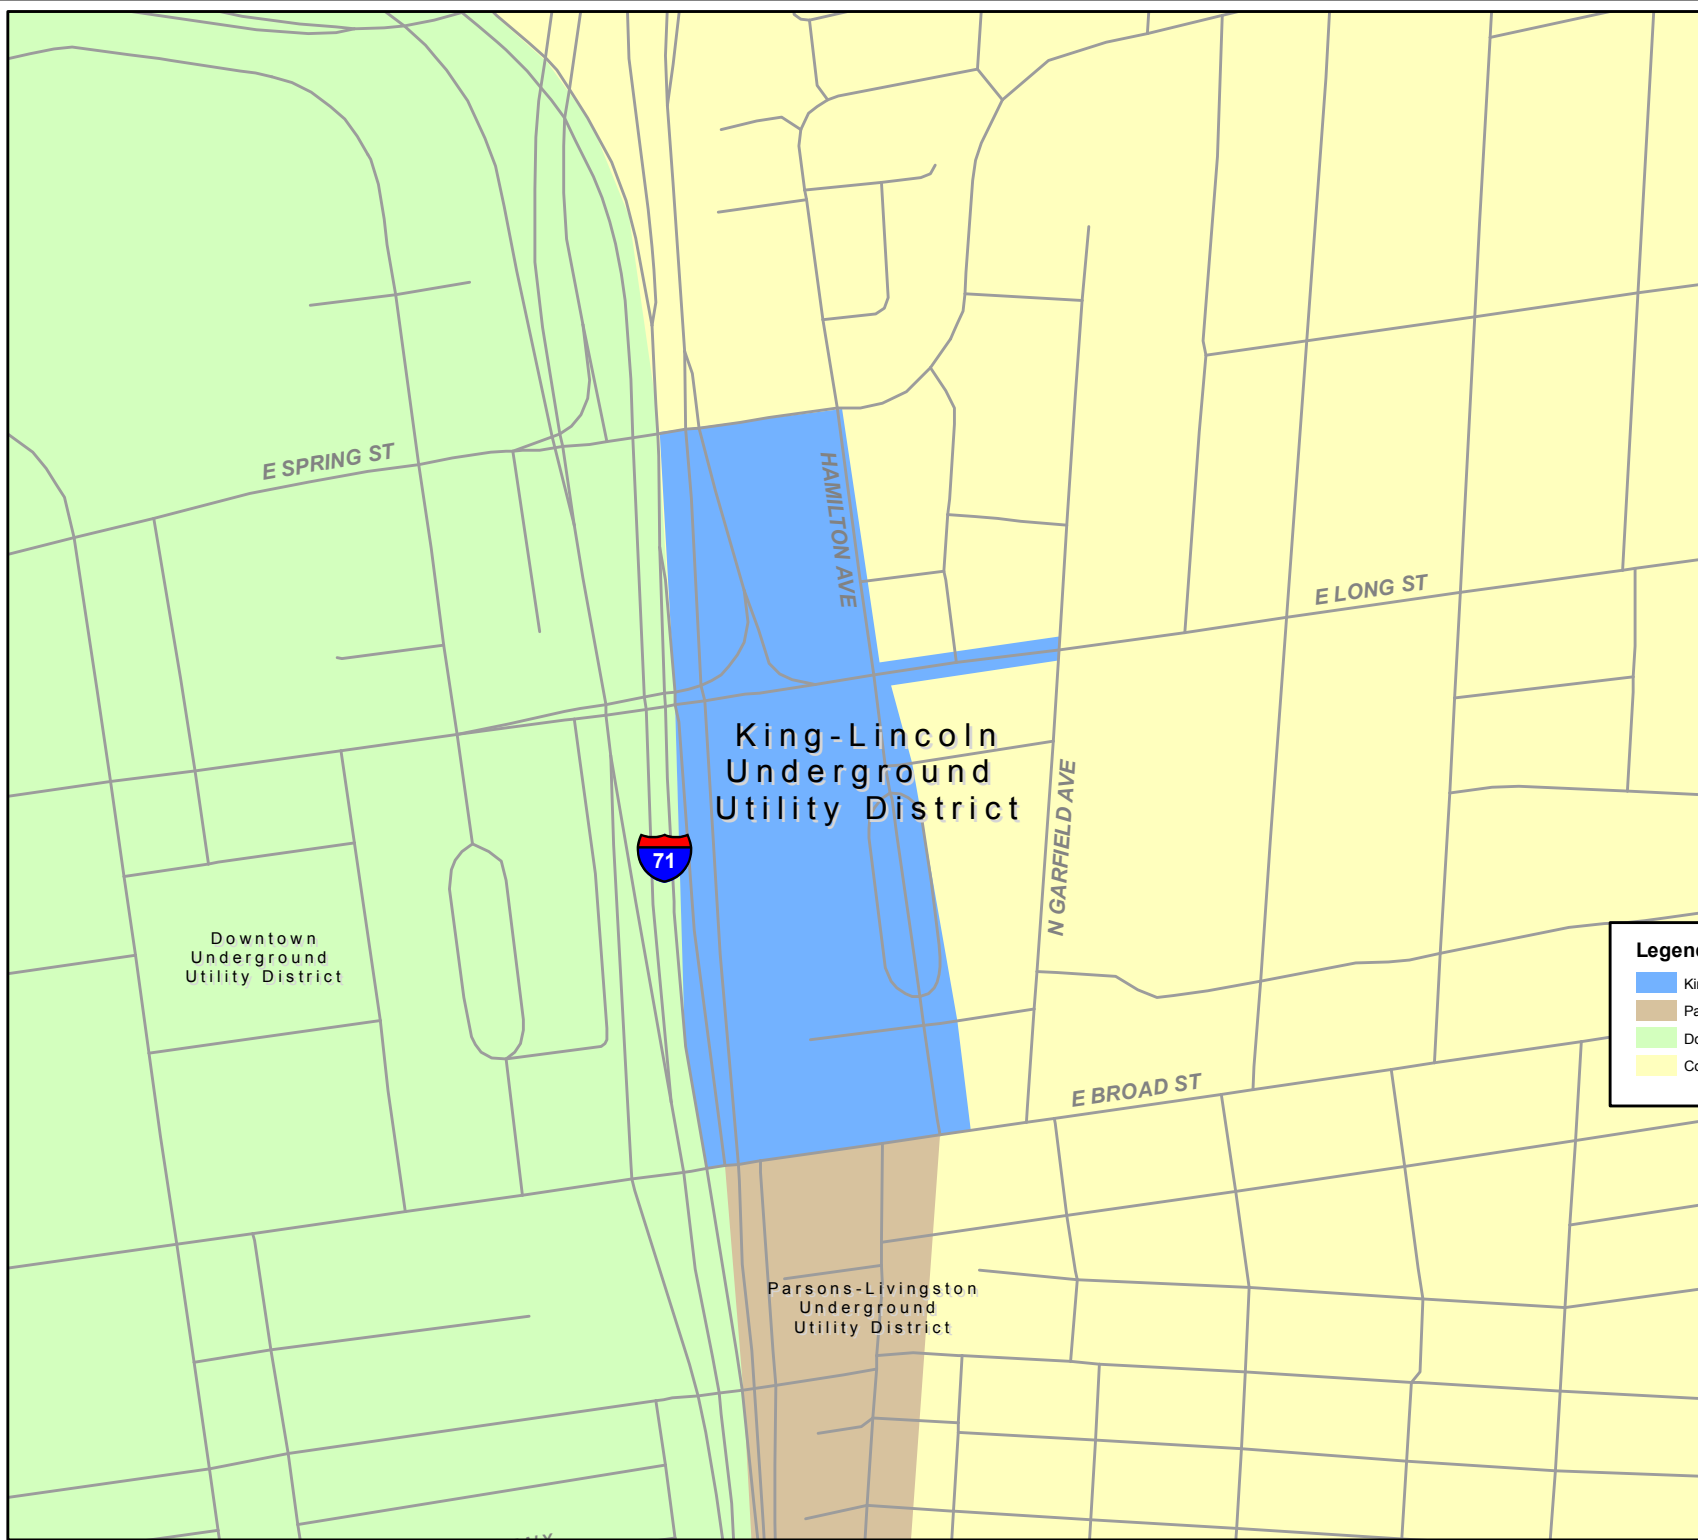

**King-Lincoln
Underground
Utility District**

Legend

- King Lincoln Underground Utility District
- Parsons Livingston Underground Utility District
- Downtown Underground Utility District
- Columbus Corporate Boundary

0 100 200 Feet

City of Columbus
Public Service Department
Transportation Division
May 30, 2012