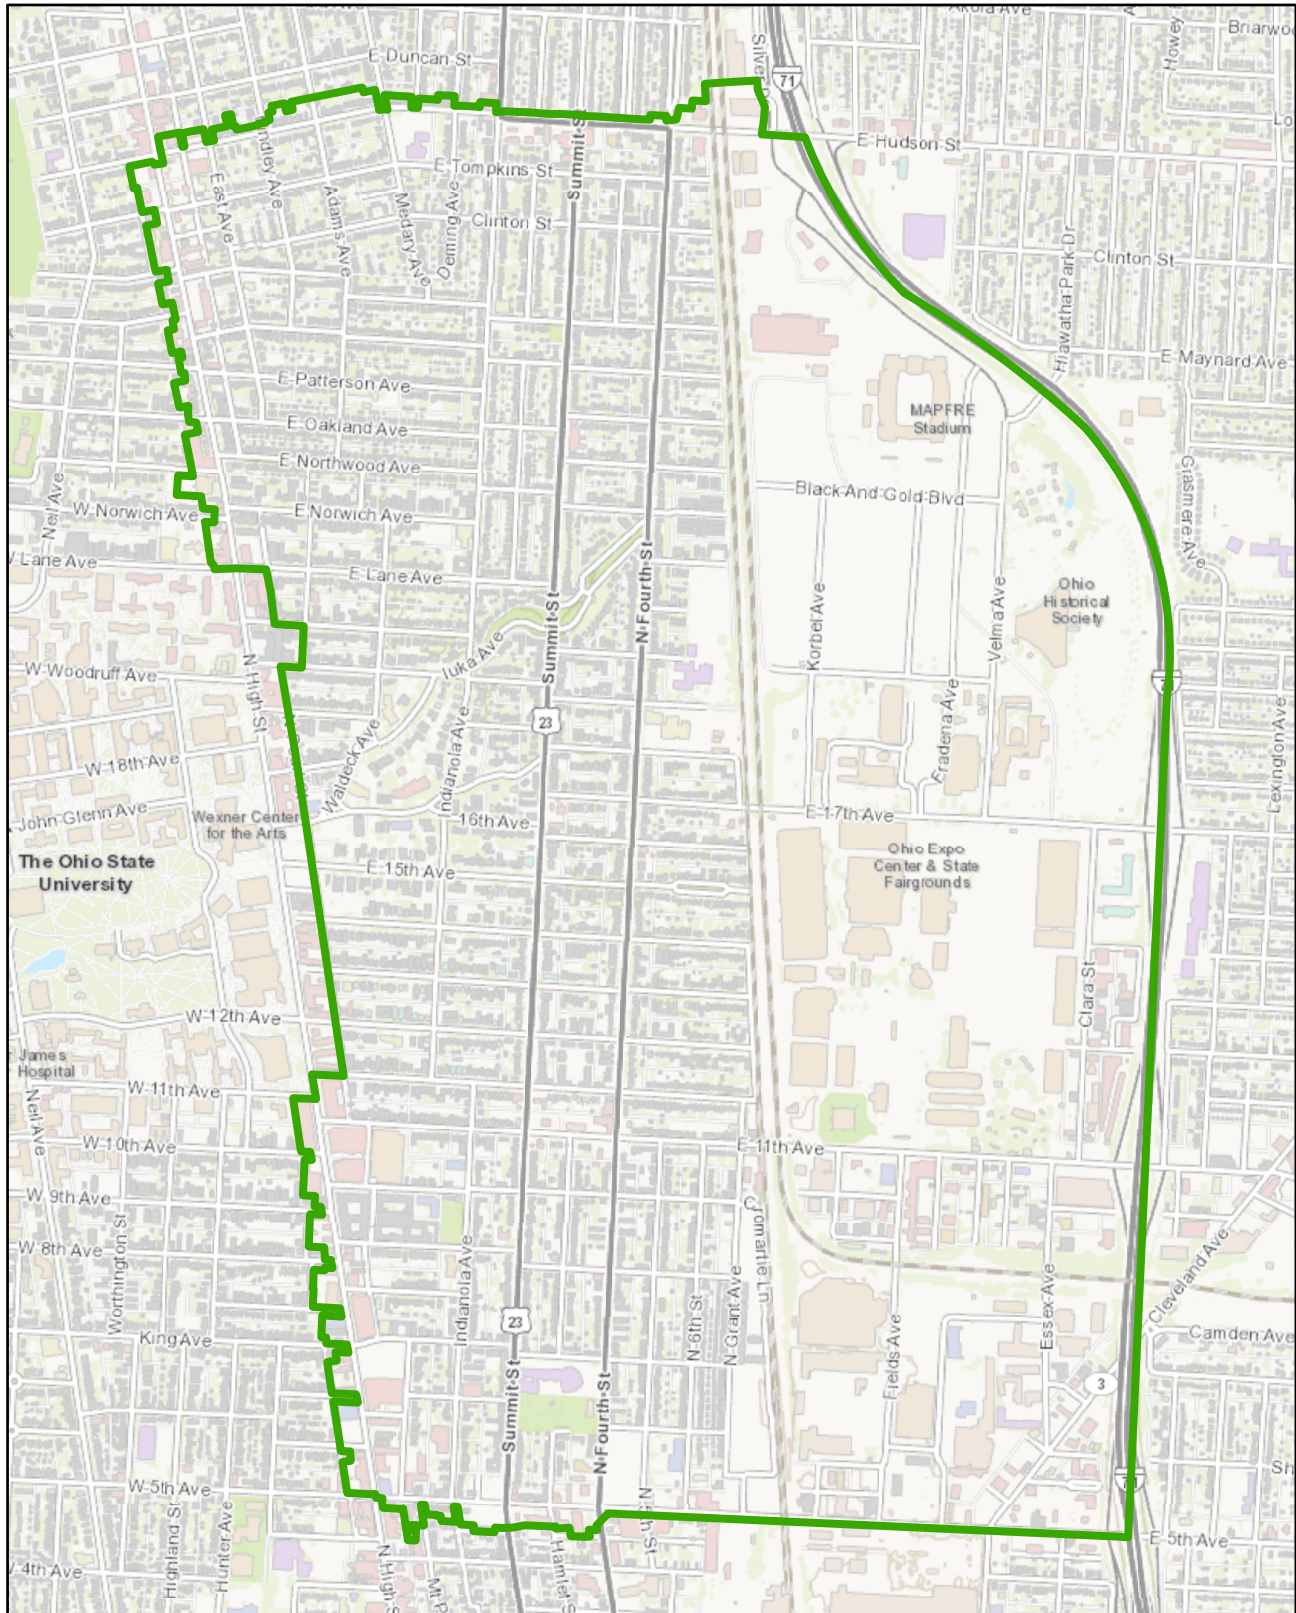

## Legend

 Weinland Park CRA

0.5  
 Miles