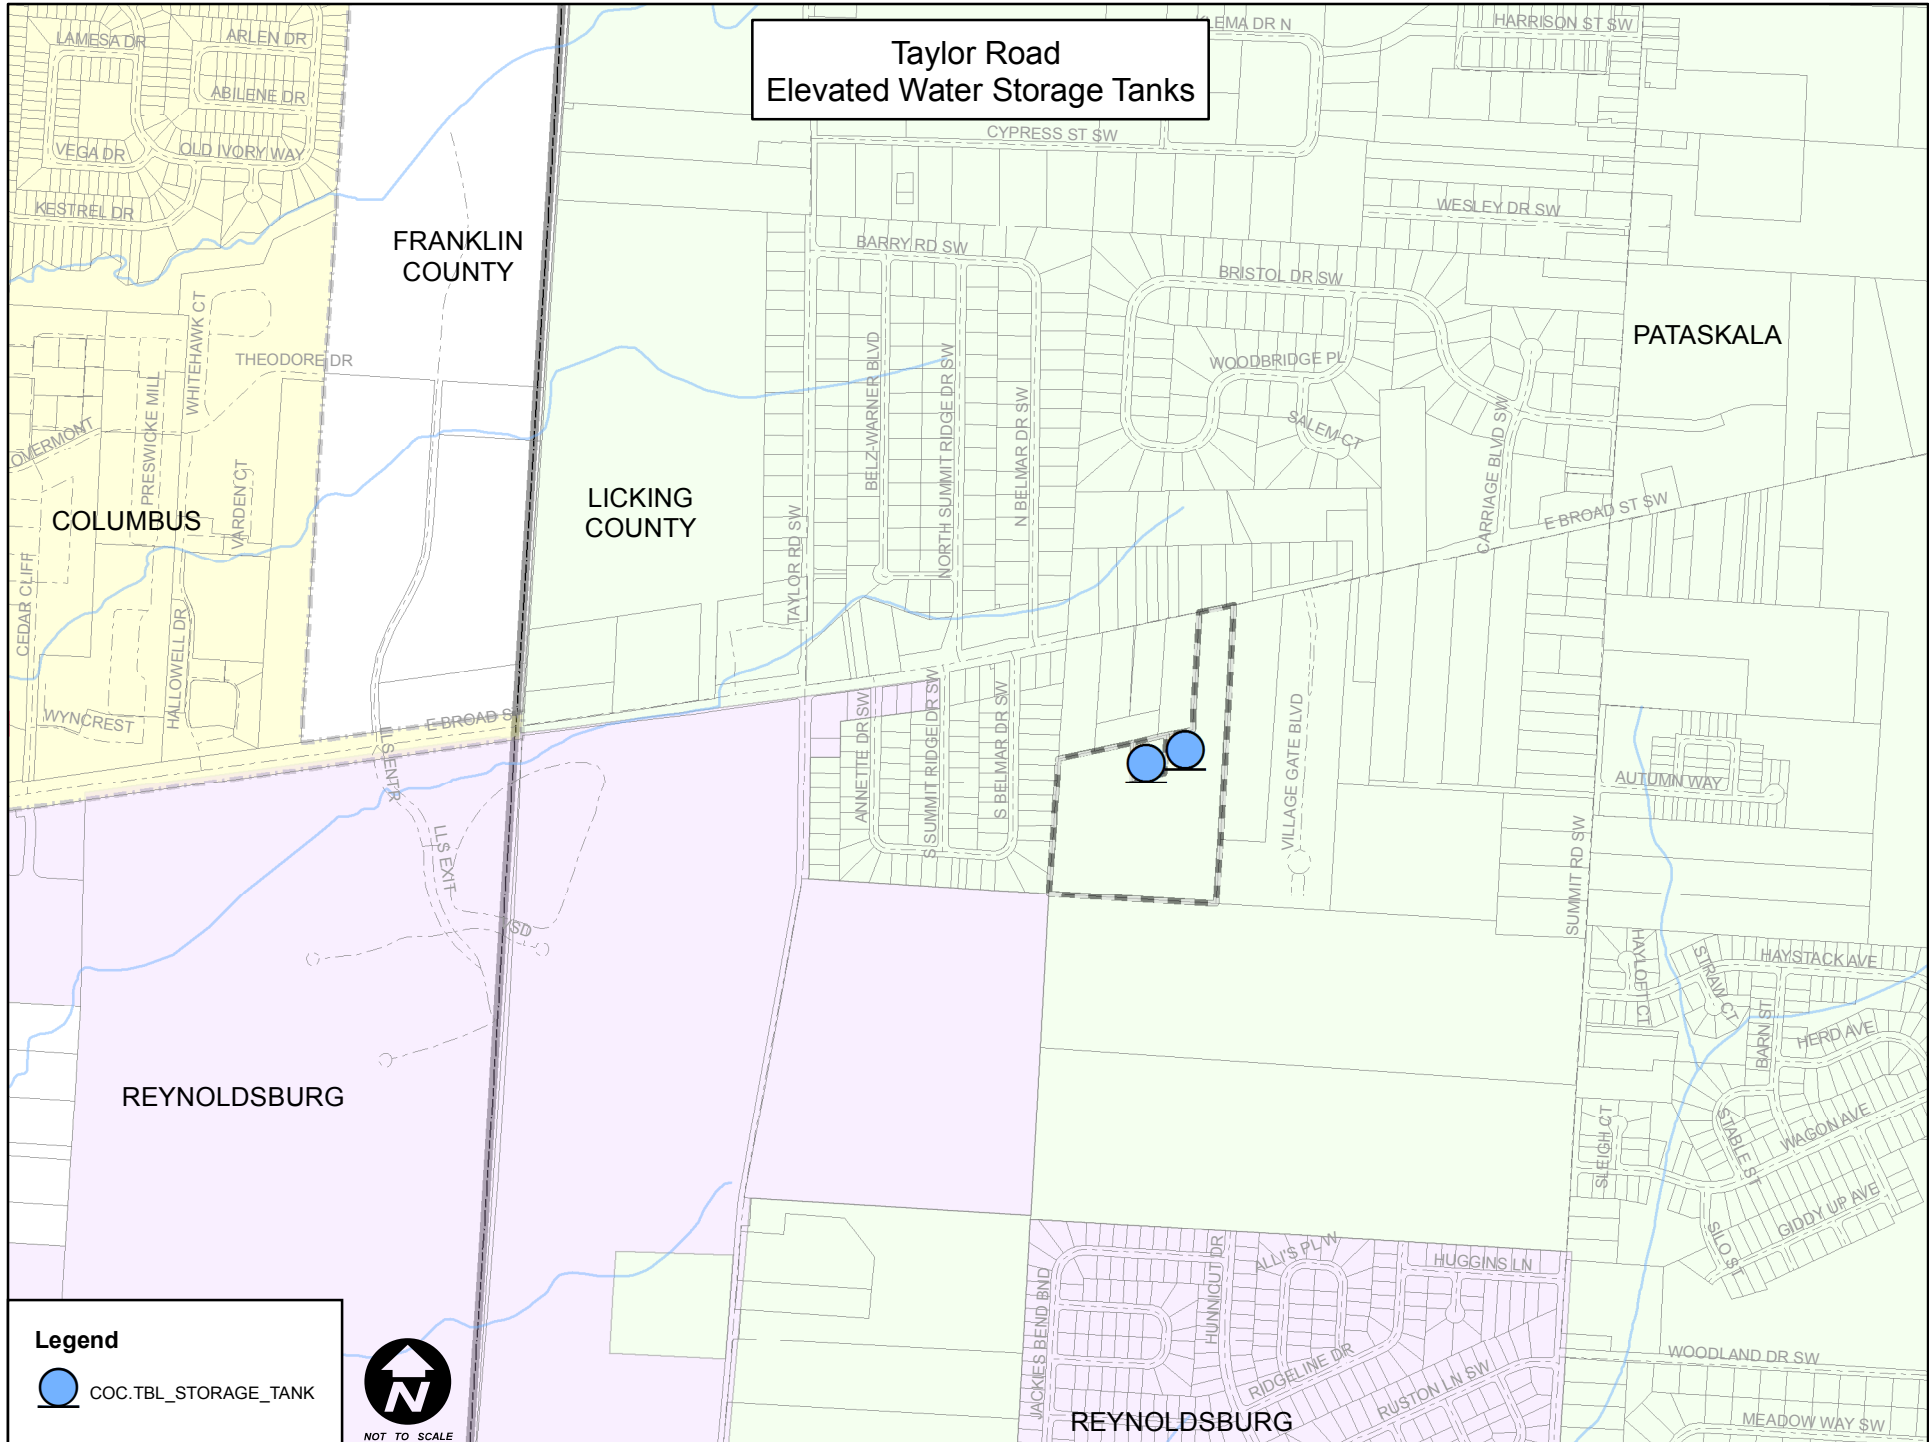

Taylor Road  
Elevated Water Storage Tanks

Legend

 COC.TBL\_STORAGE\_TANK