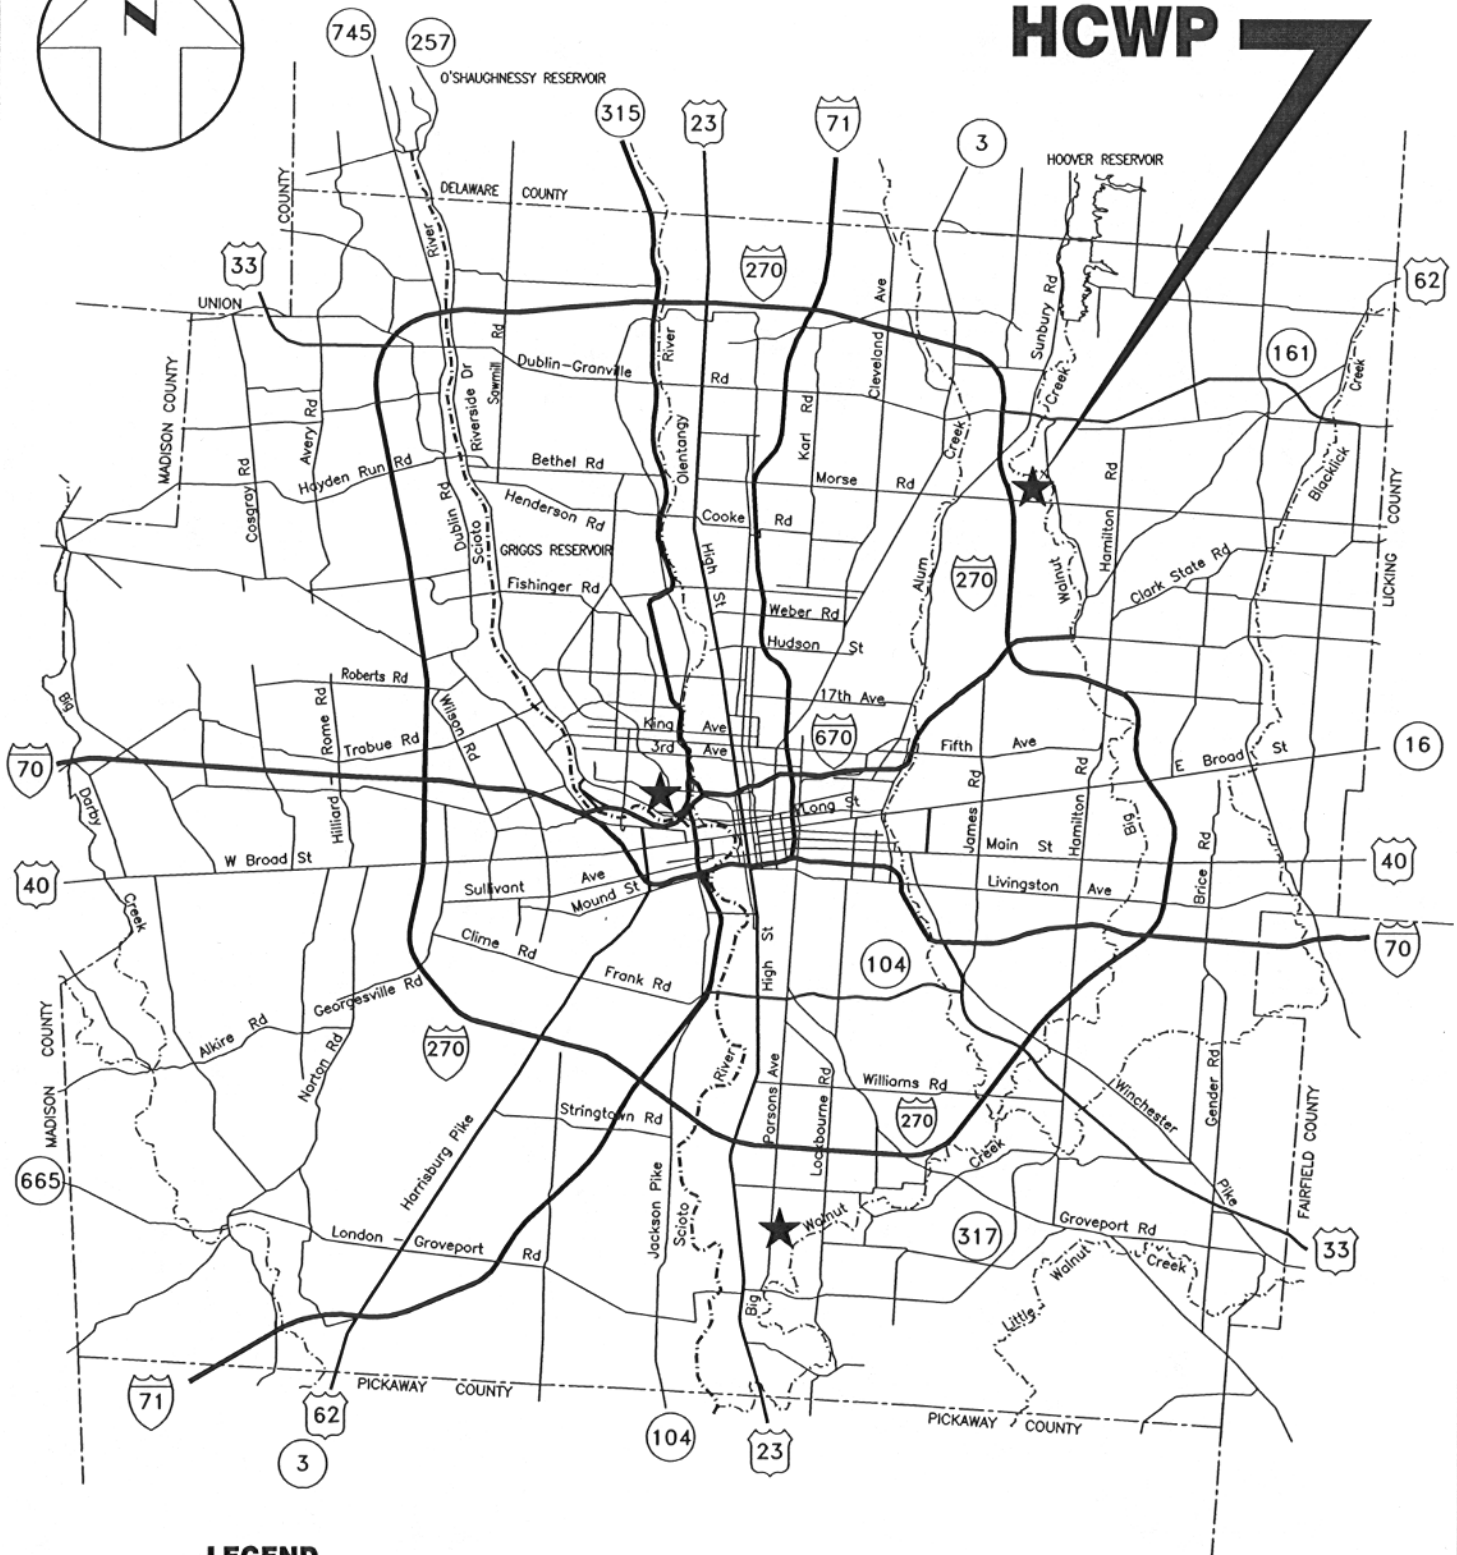

# HCWP 7

### LEGEND

HCWP = HAP CREMEAN WATER PLANT

# CITY OF COLUMBUS DIVISION OF WATER VICINITY MAP