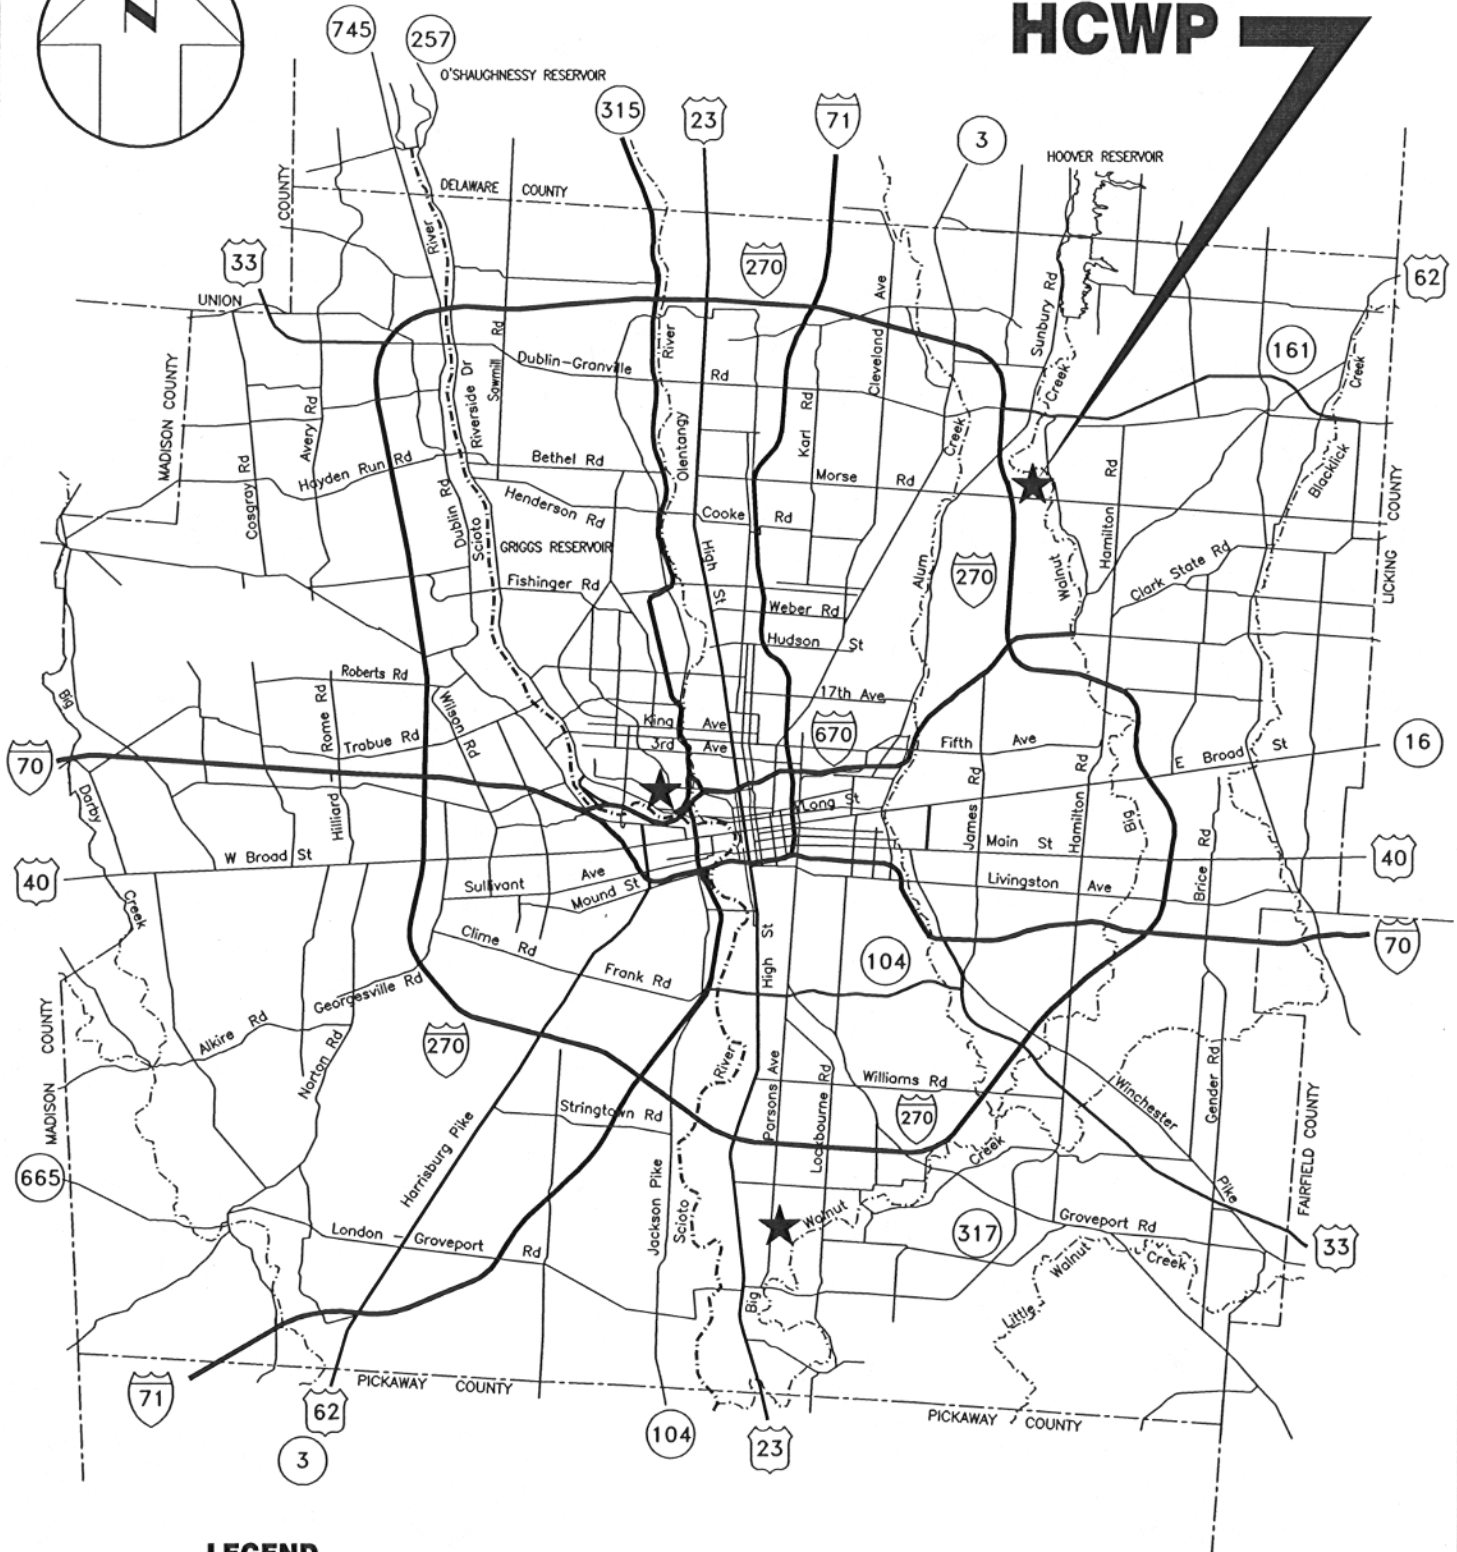

HCWP 7

LEGEND

HCWP = HAP CREMEAN WATER PLANT

CITY OF COLUMBUS DIVISION OF WATER VICINITY MAP