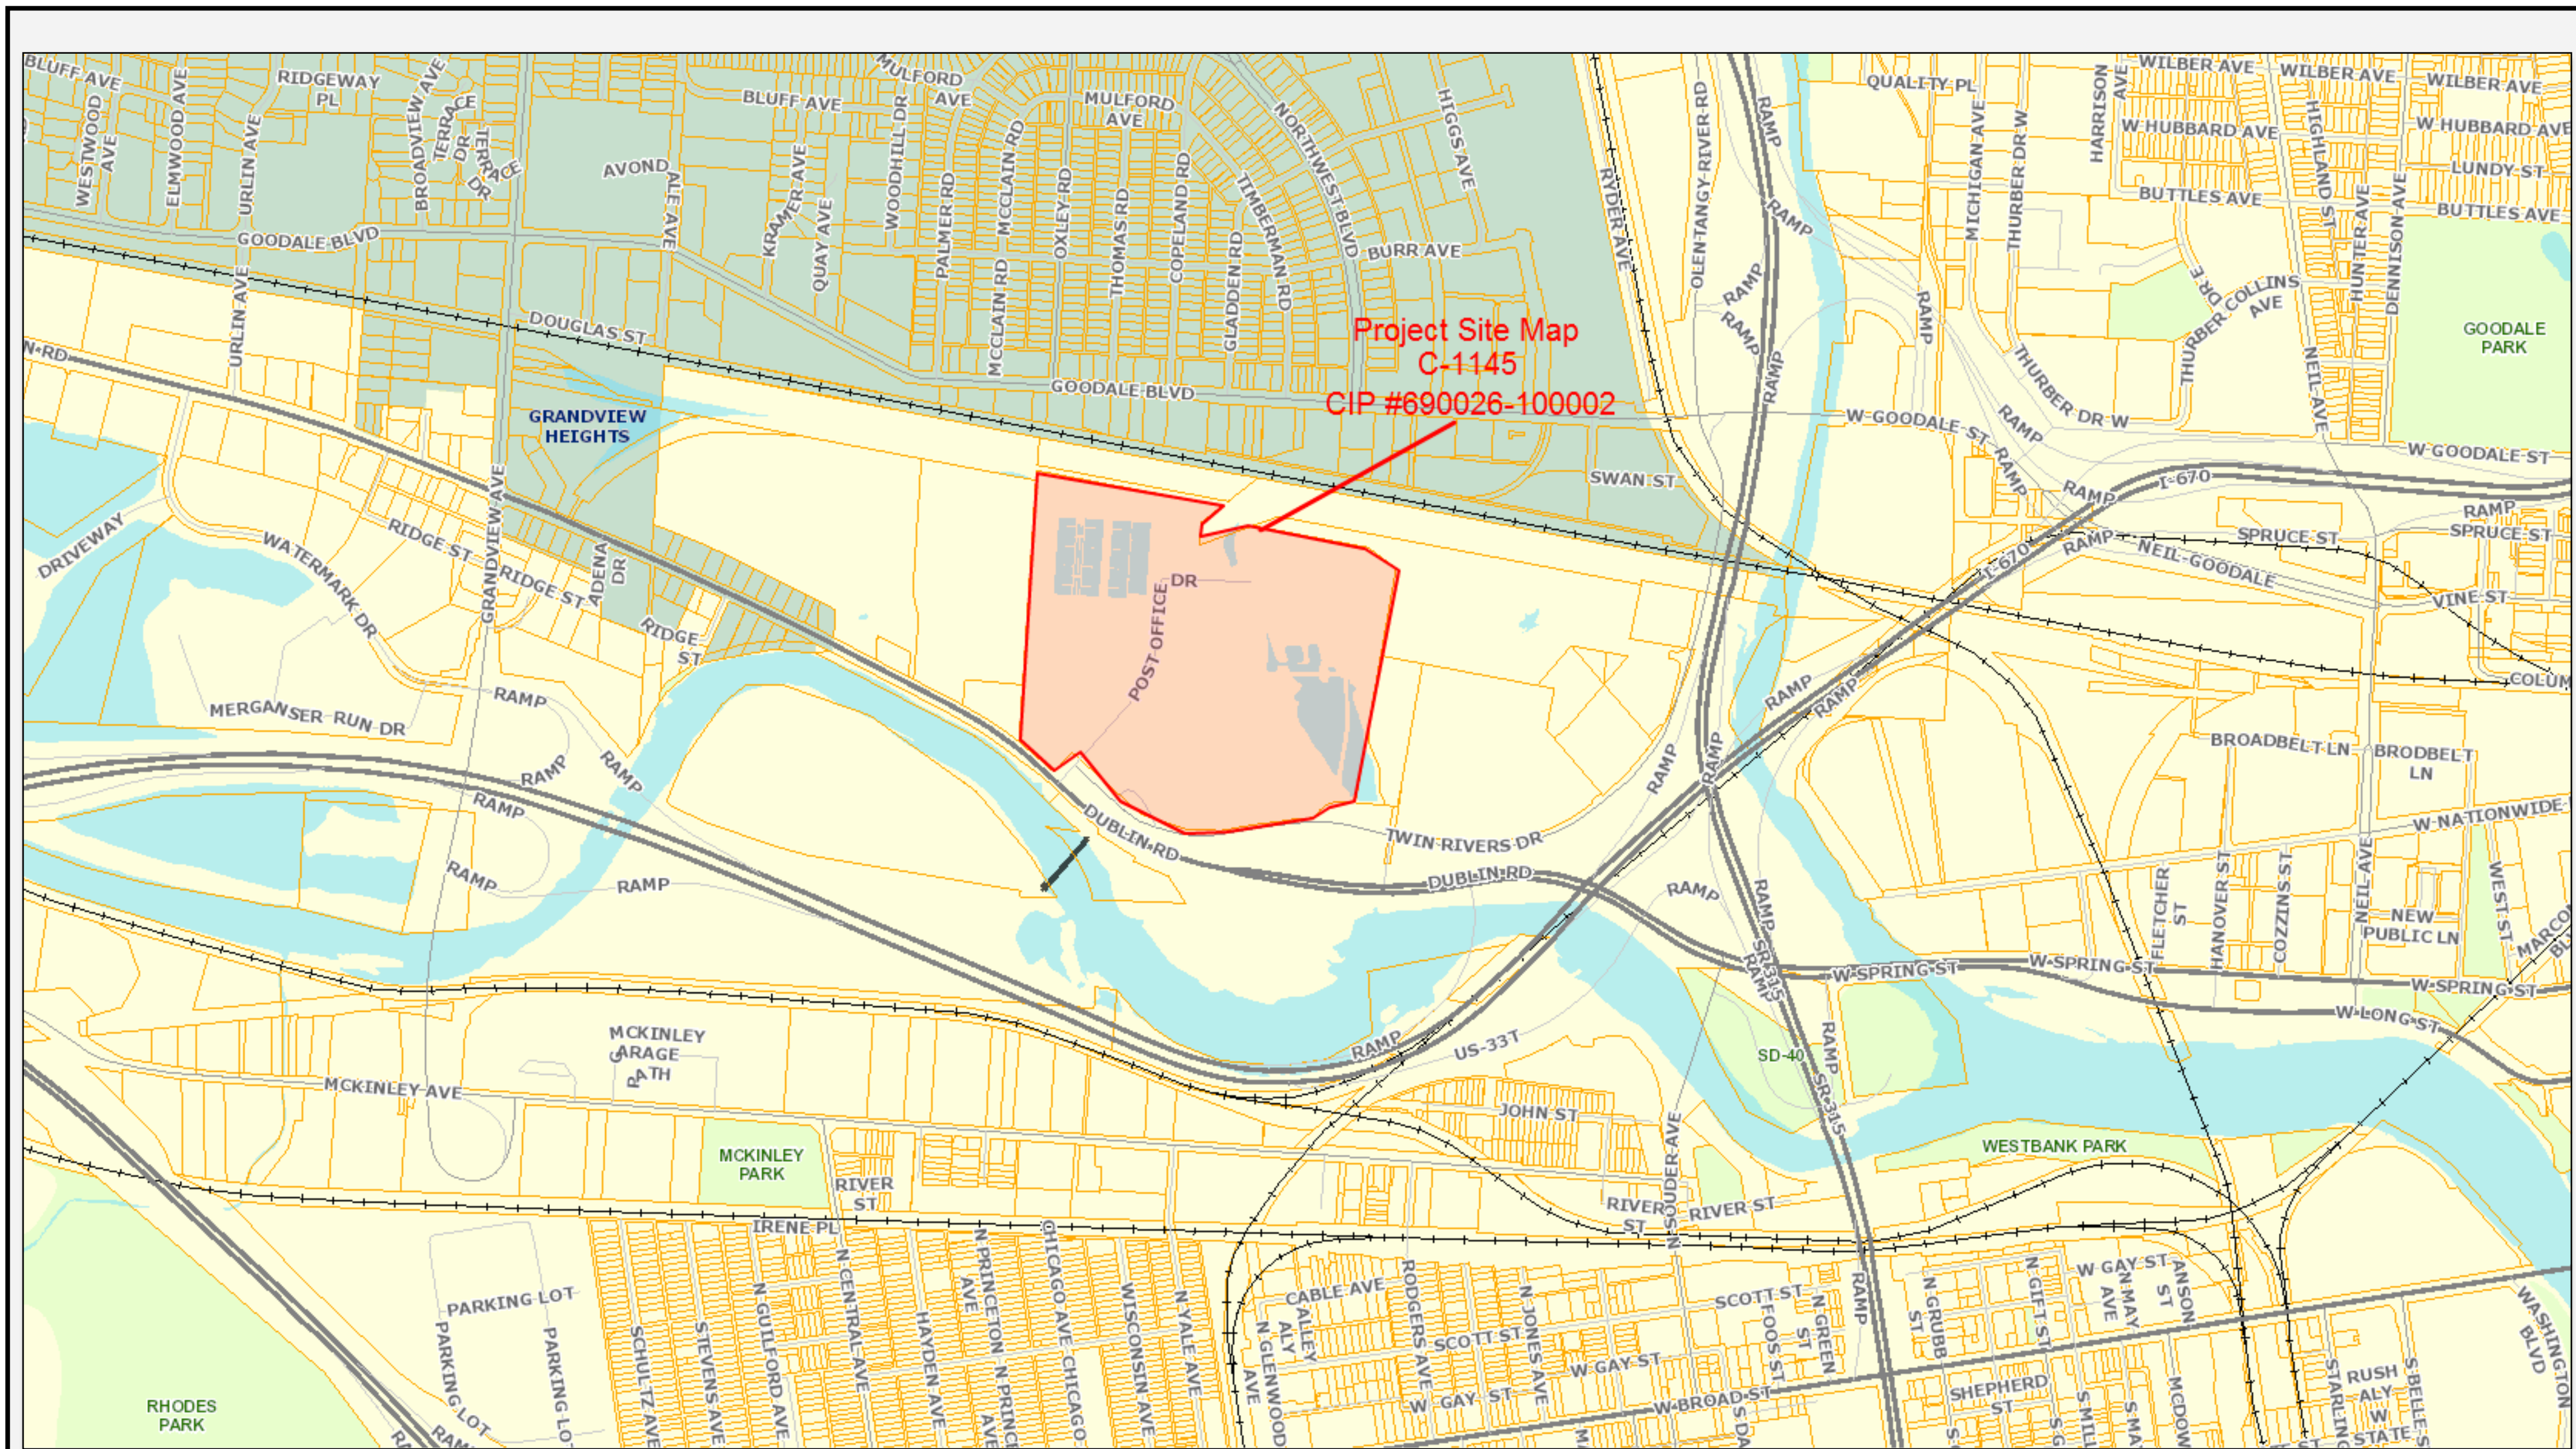

# C-1145 910 Dublin Road Building Improvements

Project Site Map  
C-1145  
CIP #690026-100002