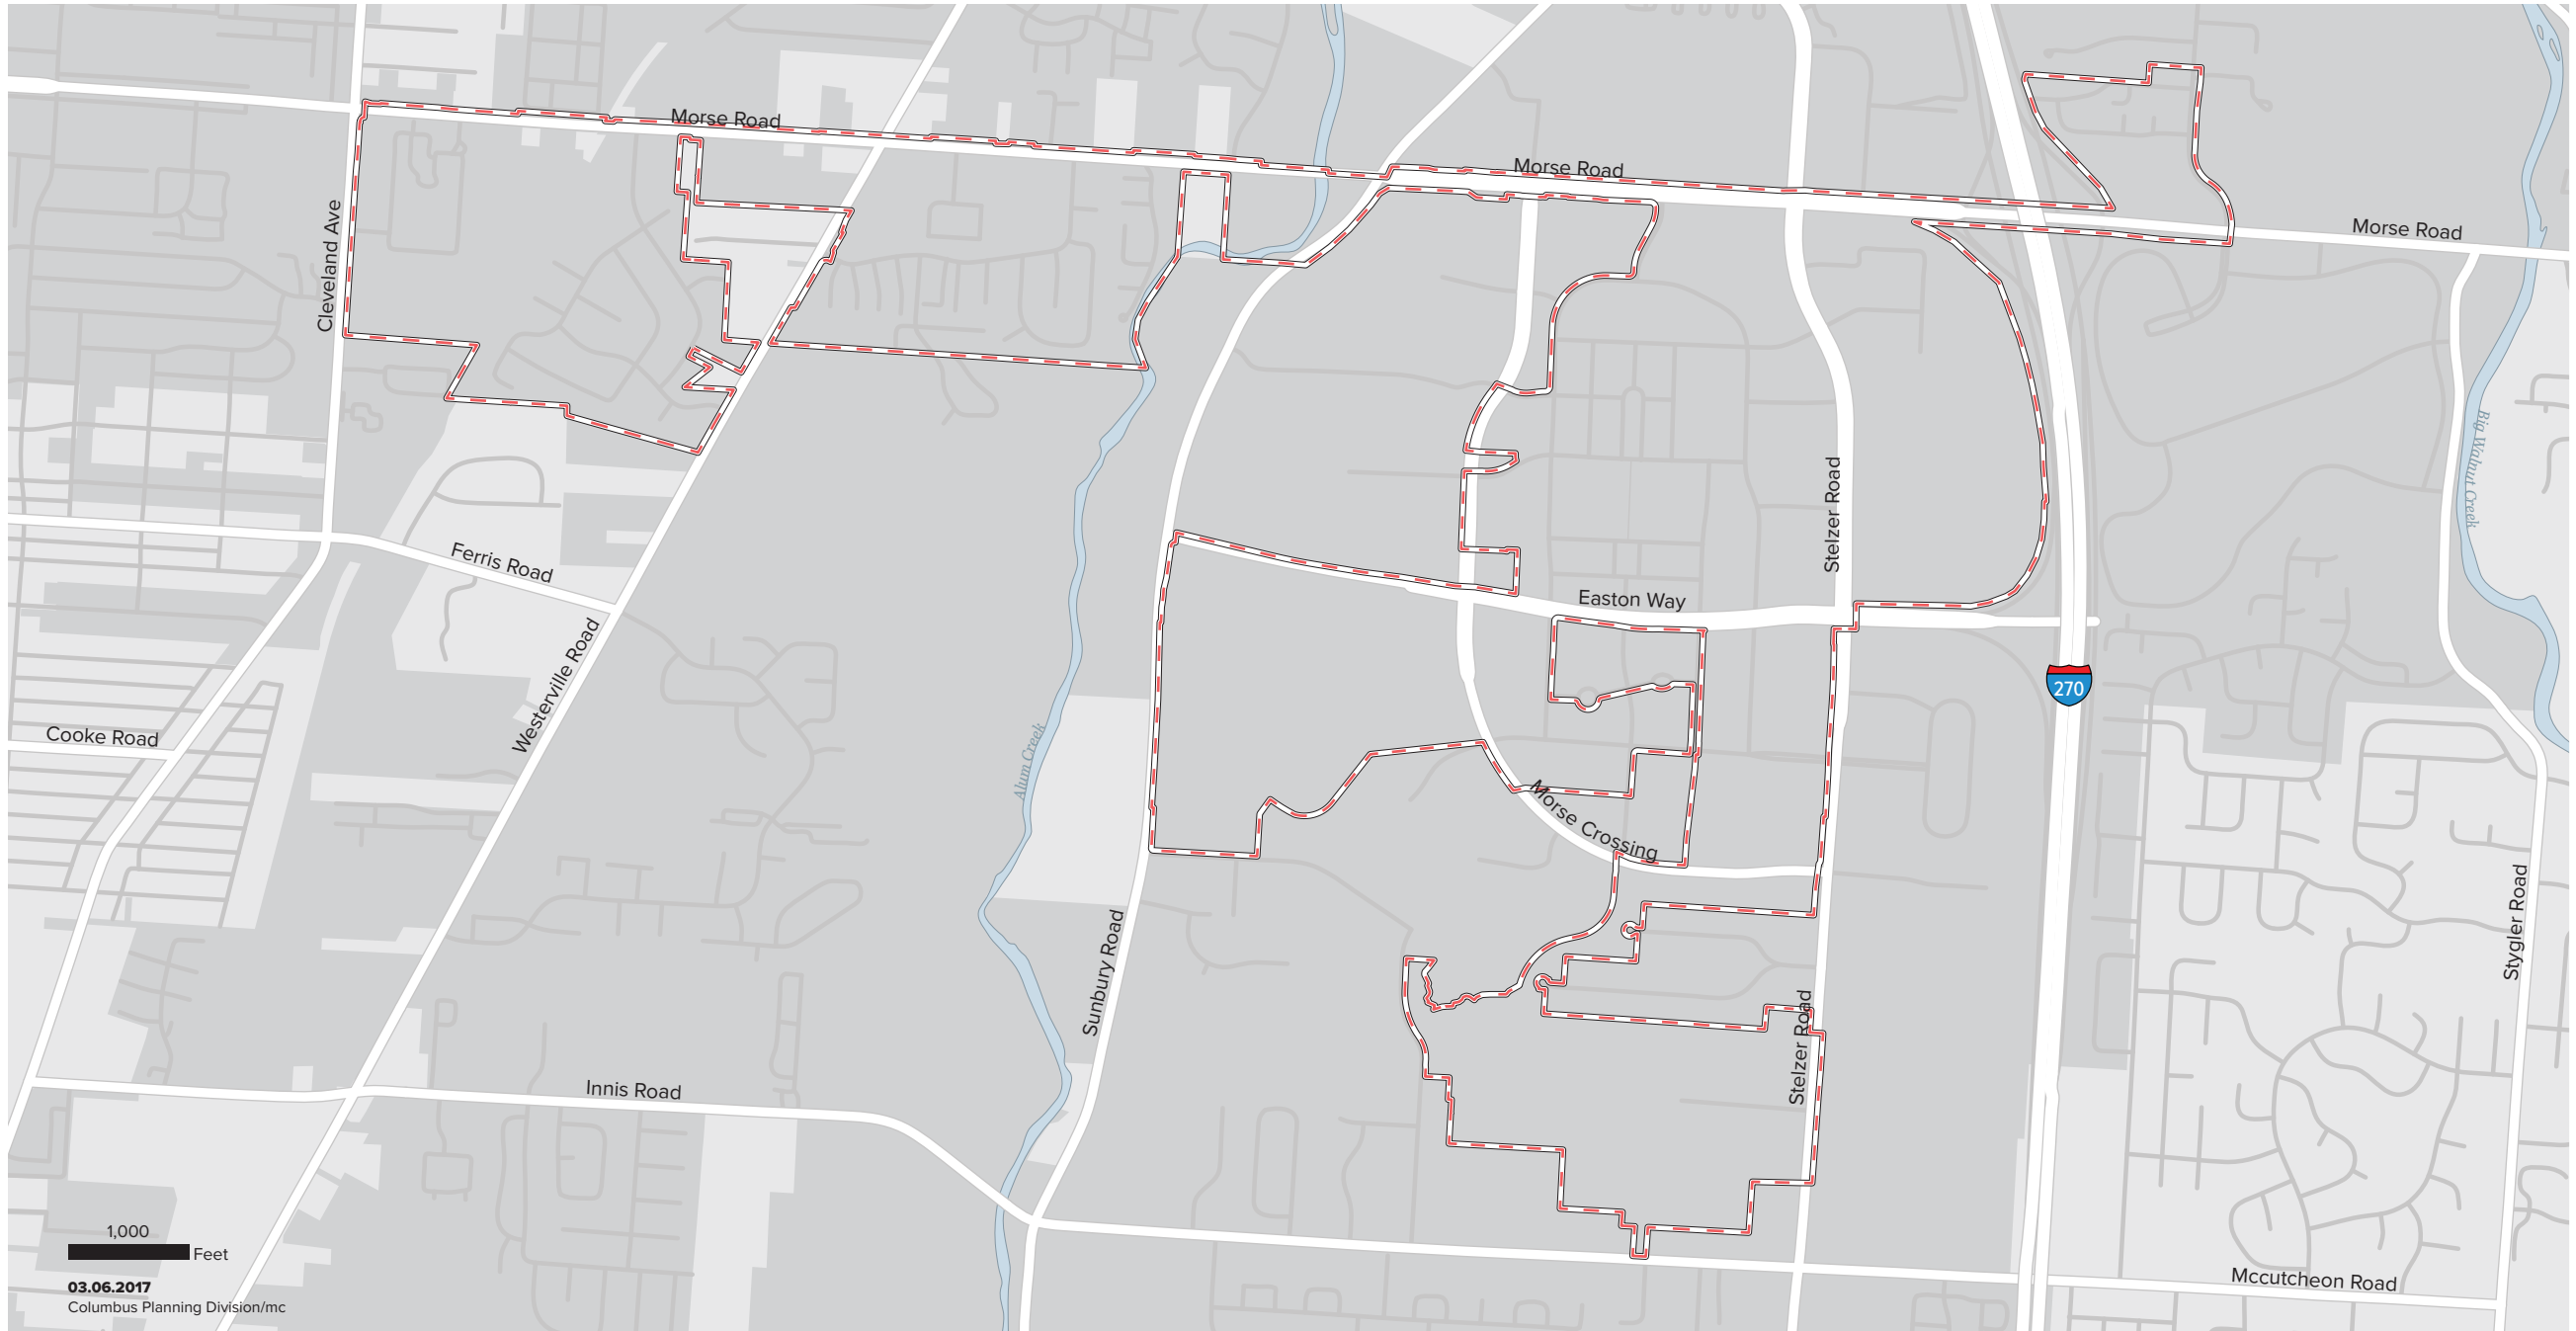

Easton CRA

-  Community Reinvestment Area Boundary
-  City of Columbus

1,000 Feet

03.06.2017
Columbus Planning Division/mc