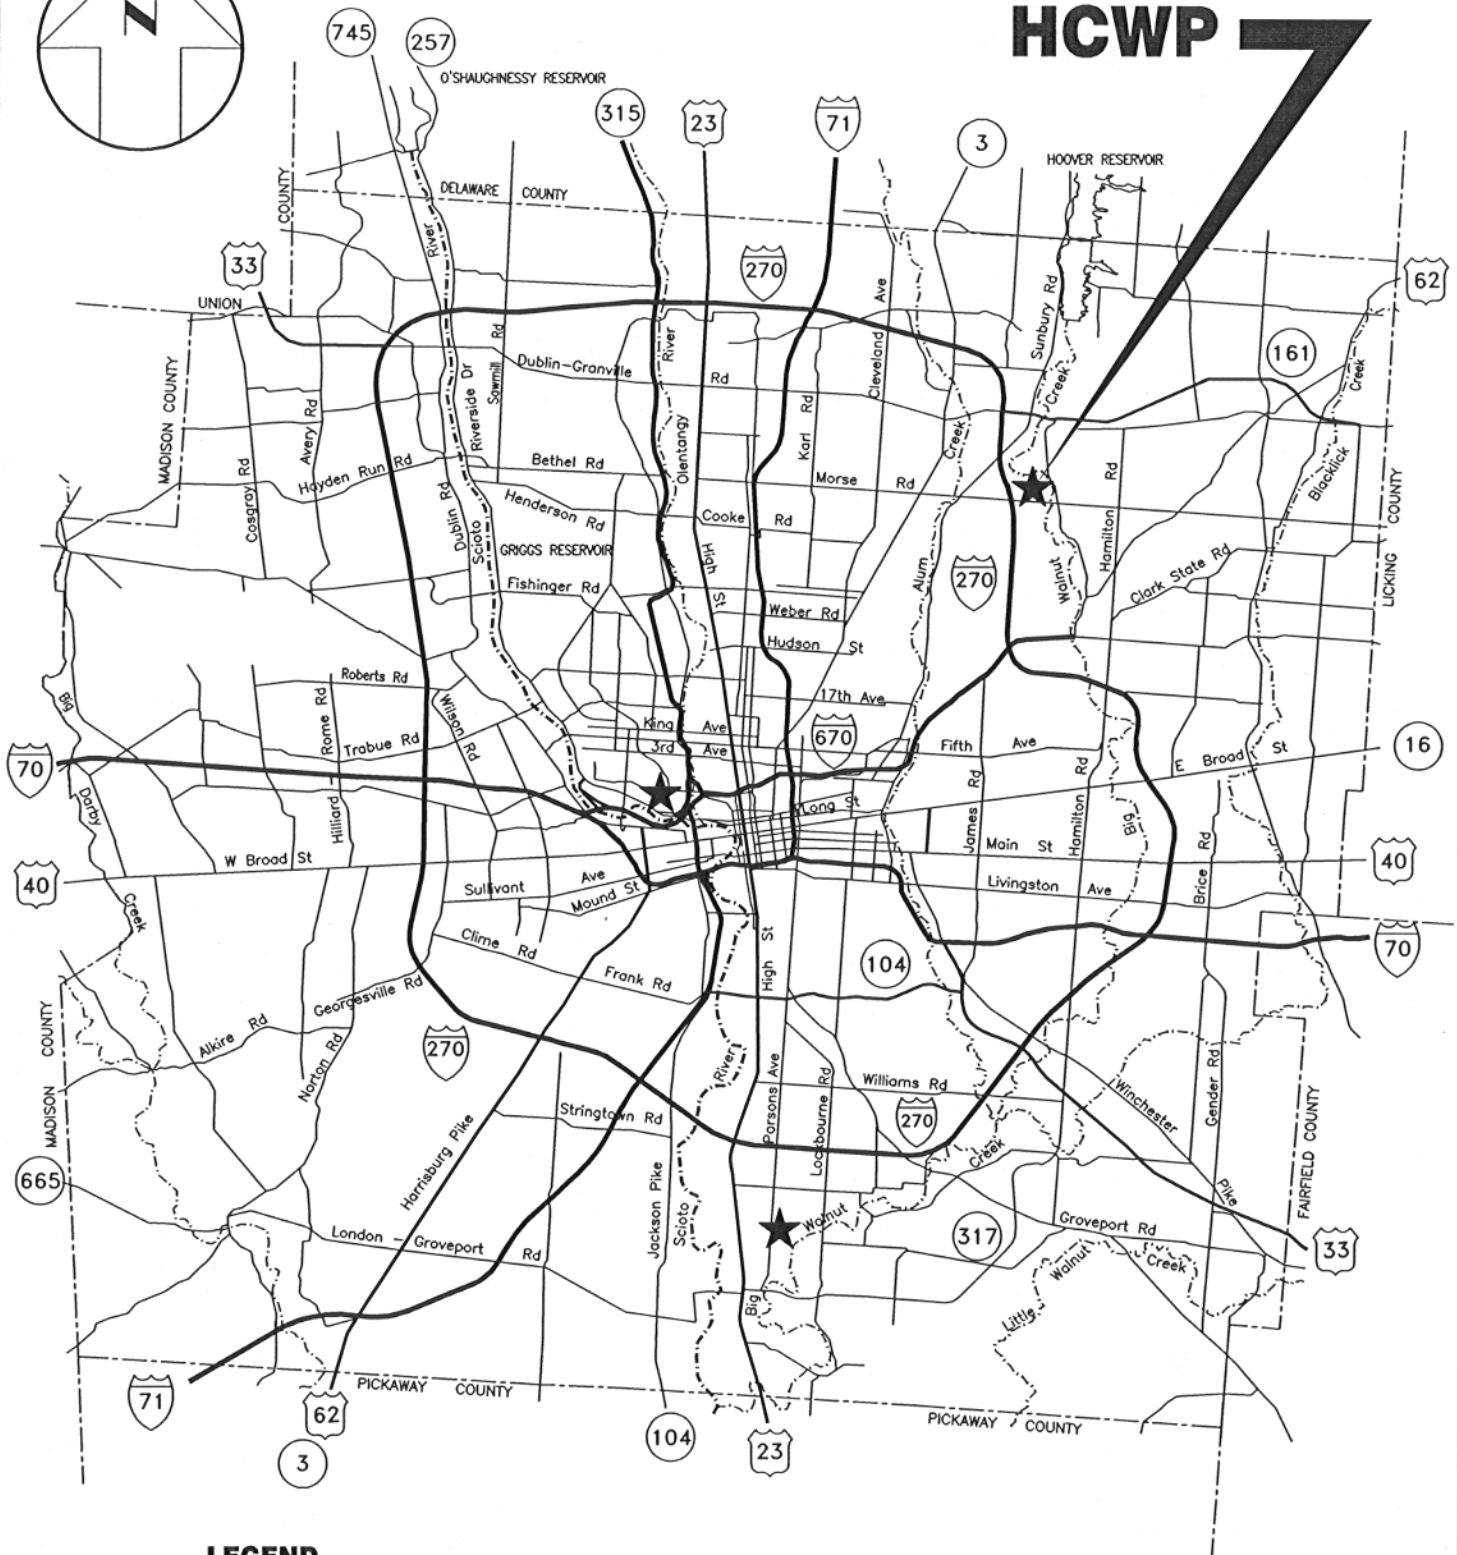

# HCWP

**LEGEND**

**HCWP = HAP CREMEAN WATER PLANT**

# CITY OF COLUMBUS DIVISION OF WATER VICINITY MAP